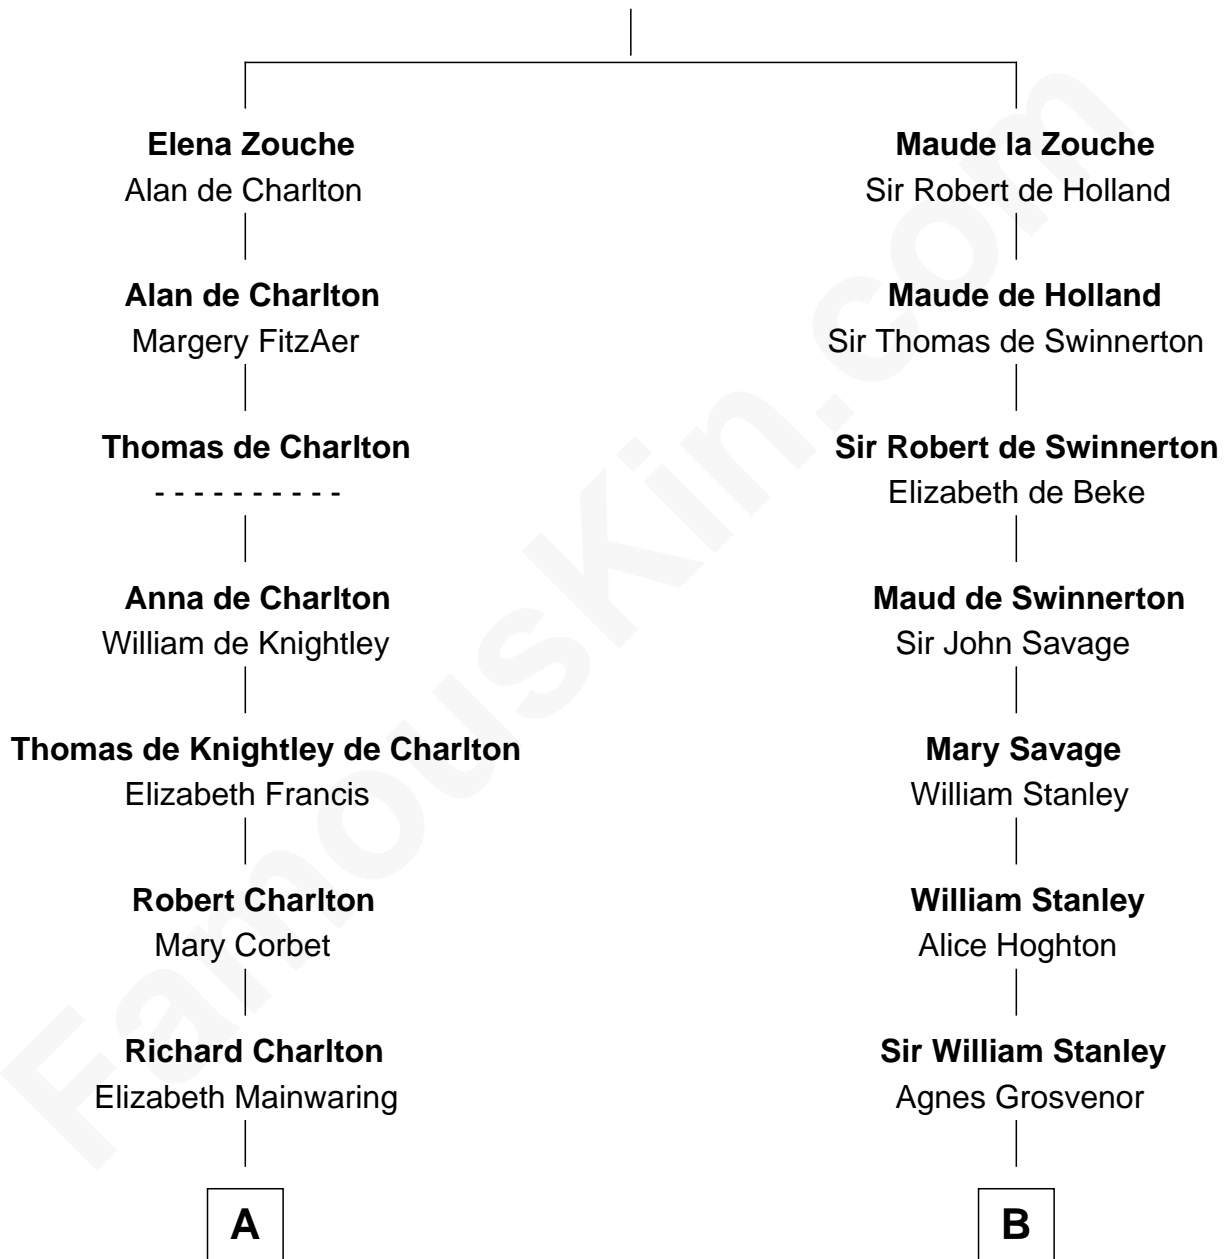

FamousKin.com
Relationship Chart of
Calvin Coolidge
30th U.S. President

15th cousin 5 times removed of

James Madison
4th U.S. President

Sir Alan la Zouche
 Eleanor de Segrave

C

—
Mary Davis

John Dunlap Moor

—
Hiram Dunlap Moor

Abigail Pinney Franklin

—
Victoria Josephine Moor

Col. John Calvin Coolidge

—
Calvin Coolidge

30th U.S. President

FamousKin.com