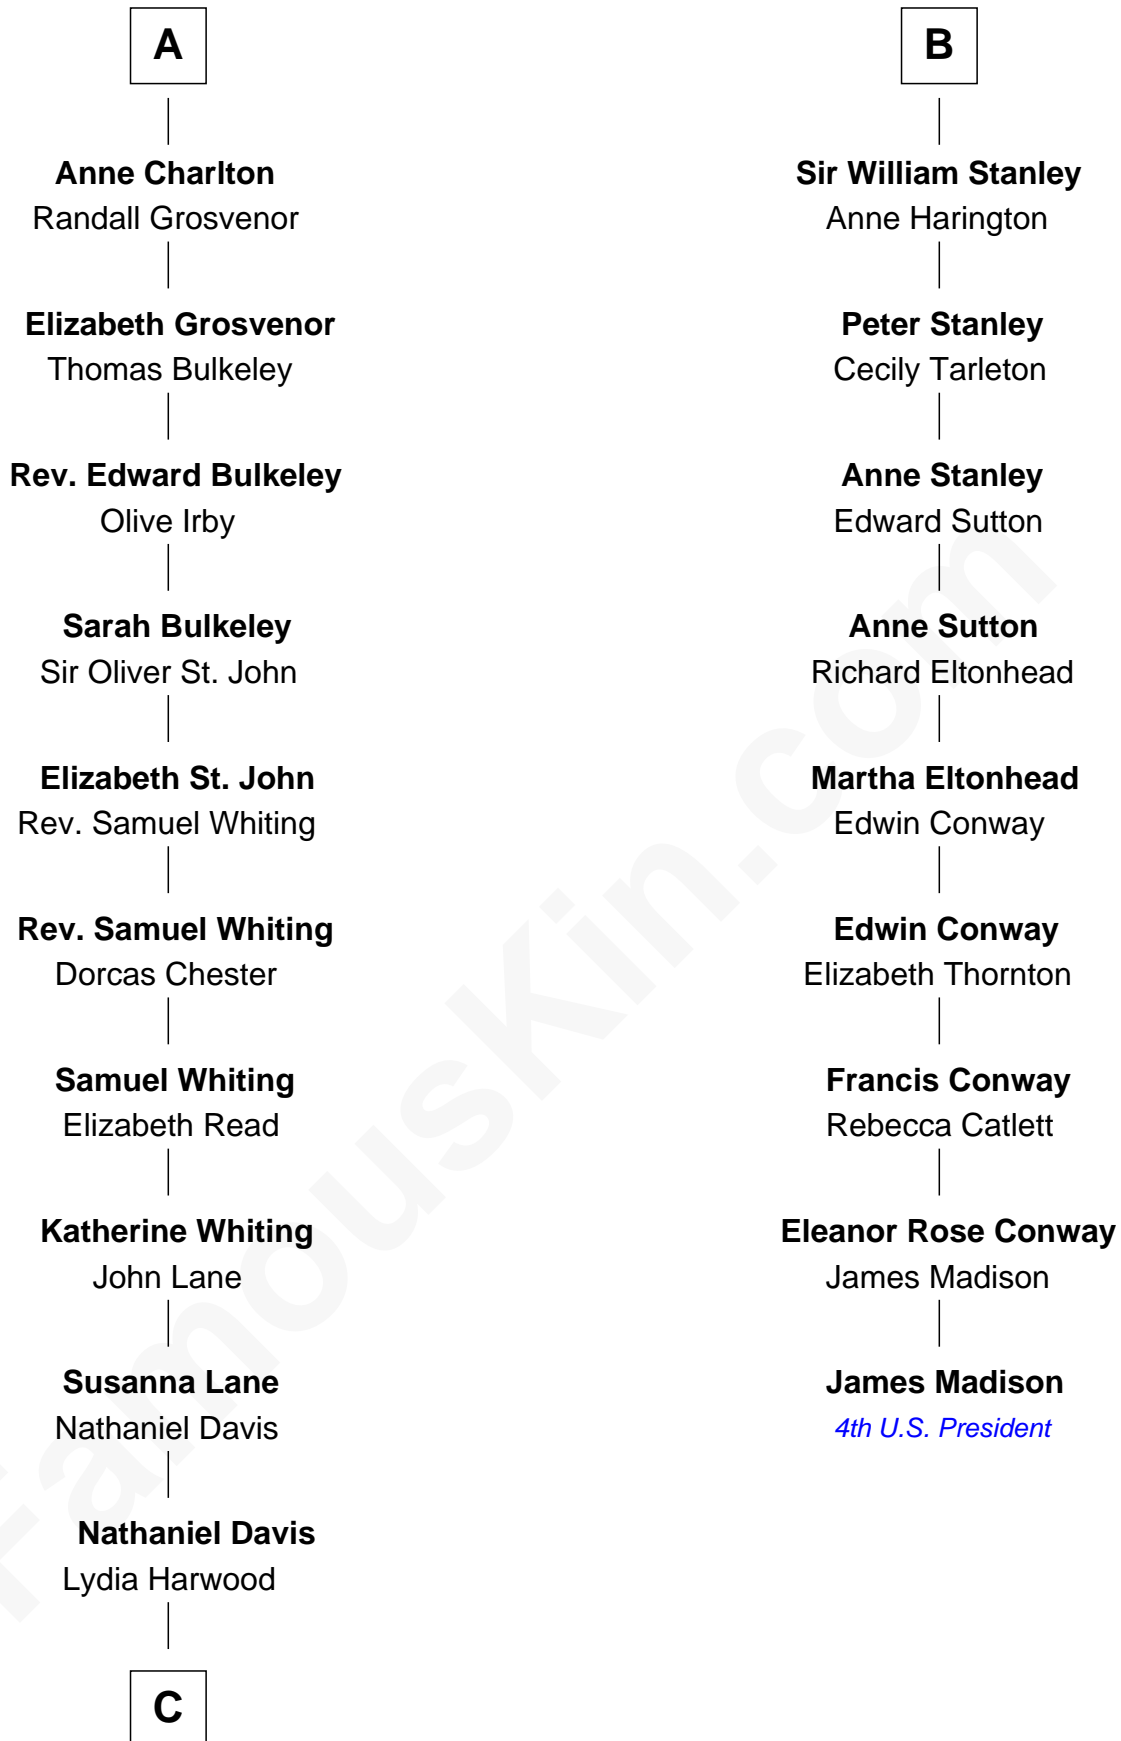

FamousKin.com
Relationship Chart of
Calvin Coolidge
30th U.S. President

15th cousin 5 times removed of

James Madison
4th U.S. President

Sir Alan la Zouche
 Eleanor de Segrave

C

—
Mary Davis

John Dunlap Moor

—
Hiram Dunlap Moor

Abigail Pinney Franklin

—
Victoria Josephine Moor

Col. John Calvin Coolidge

—
Calvin Coolidge

30th U.S. President

FamousKin.com