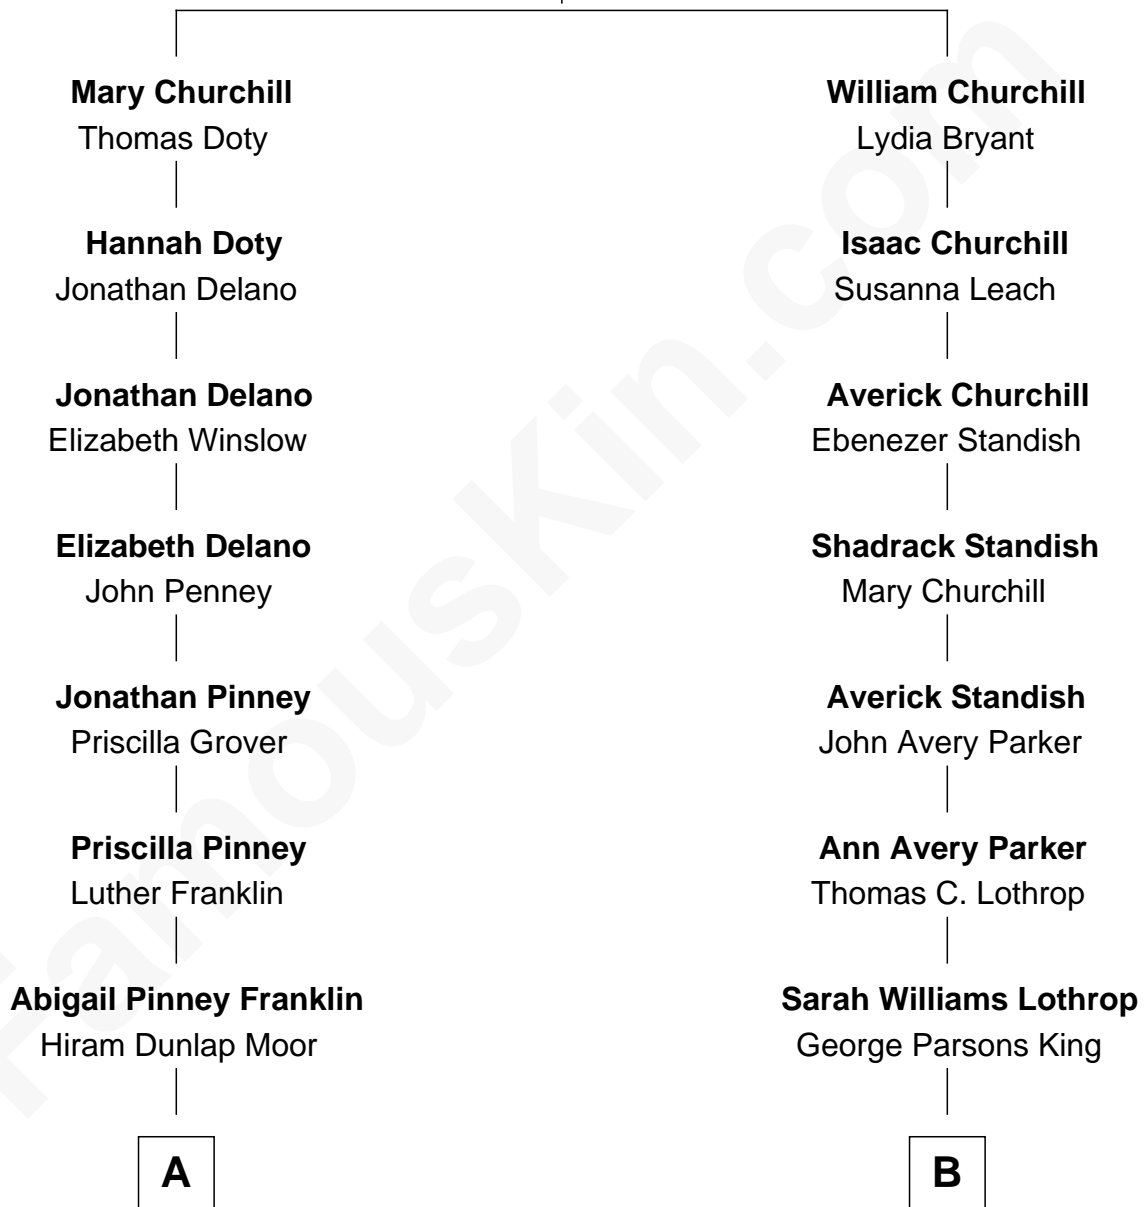

FamousKin.com Relationship Chart of

Calvin Coolidge

30th U.S. President

8th cousin 1 time removed of

Tuesday Weld

TV and Movie Actress

John Churchill
Hannah Pontus

A

Victoria Josephine Moor
Col. John Calvin Coolidge

Calvin Coolidge
30th U.S. President

B

Sarah Lothrop King
Edward Motley Weld

Lothrop Motley Weld
Yosene Balfour Ker

Tuesday Weld
TV and Movie Actress

FamousKin.com