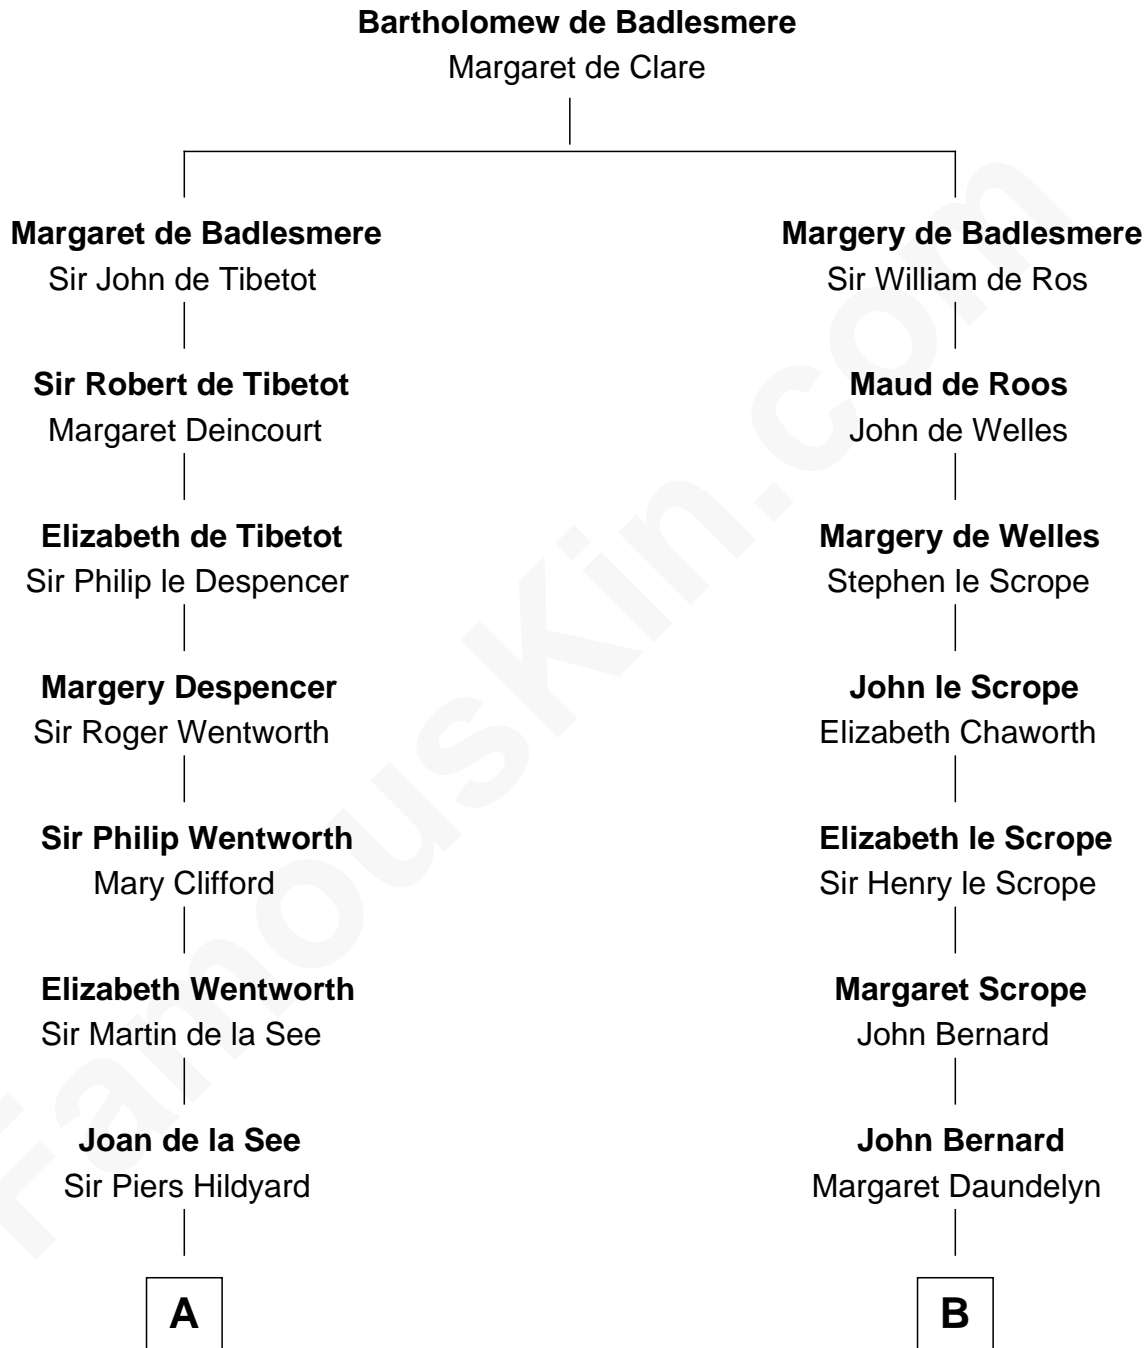

FamousKin.com
Relationship Chart of
Calvin Coolidge
30th U.S. President

17th cousin 3 times removed of

Helen Keller
Author and Activist

C

—
Sally Briggs Brown

Israel Chase Brewer

—
Sarah Almeda Brewer

Calvin Galusha Coolidge

—
Col. John Calvin Coolidge

Victoria Josephine Moor

—
Calvin Coolidge

30th U.S. President

FamousKin.com