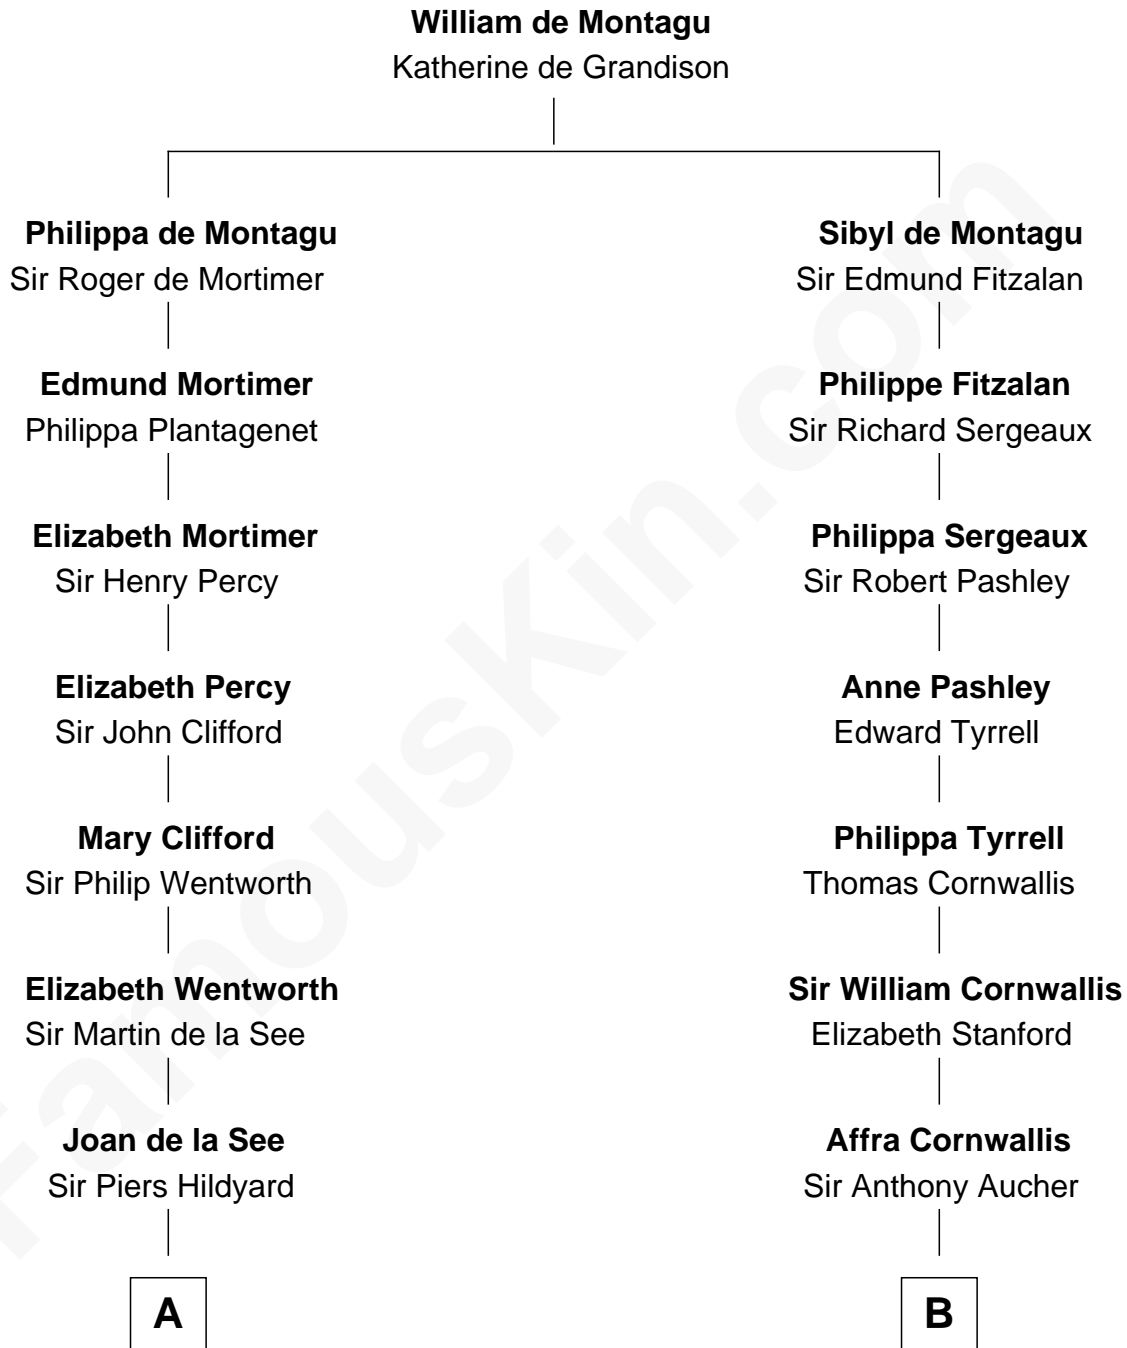

FamousKin.com

Relationship Chart of

Calvin Coolidge

30th U.S. President

18th cousin 2 times removed of

Helen Keller
Author and Activist

FamousKin.com