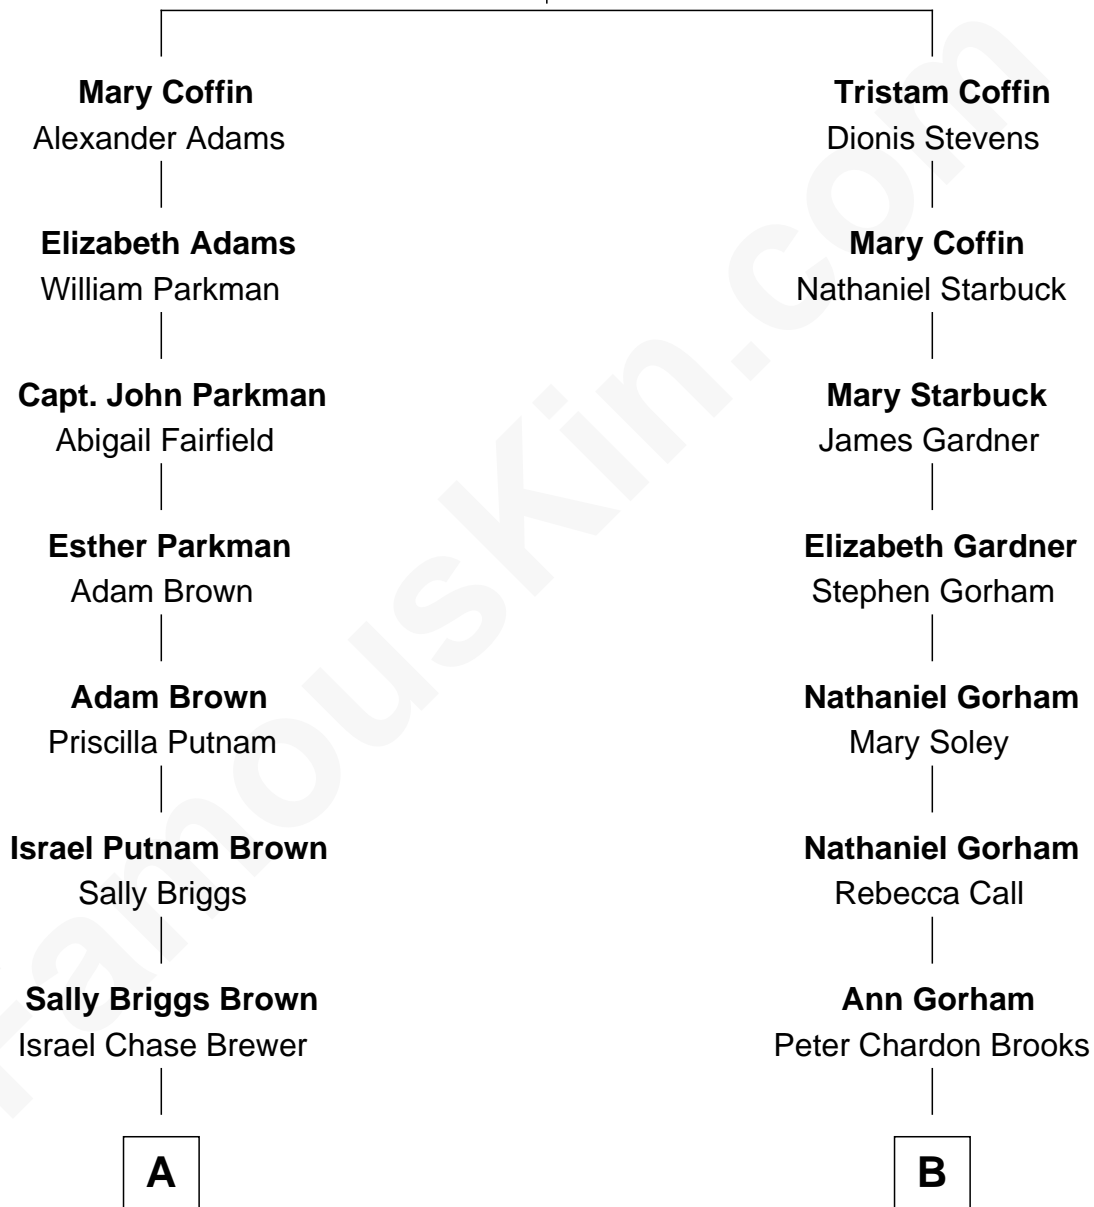

FamousKin.com Relationship Chart of

Calvin Coolidge

30th U.S. President

9th cousin 1 time removed of

Leverett Saltonstall

55th Governor of Massachusetts

Peter Coffin

Joan Kember

A

Sarah Almeda Brewer
Calvin Galusha Coolidge

Col. John Calvin Coolidge
Victoria Josephine Moor

Calvin Coolidge
30th U.S. President

B

Gorham Brooks
Ellen Shepherd

Peter Chardon Brooks
Sarah Lawrence

Eleanor Brooks
Richard Middlecott Saltonstall

Leverett Saltonstall
55th Governor of Massachusetts

FamousKin.com