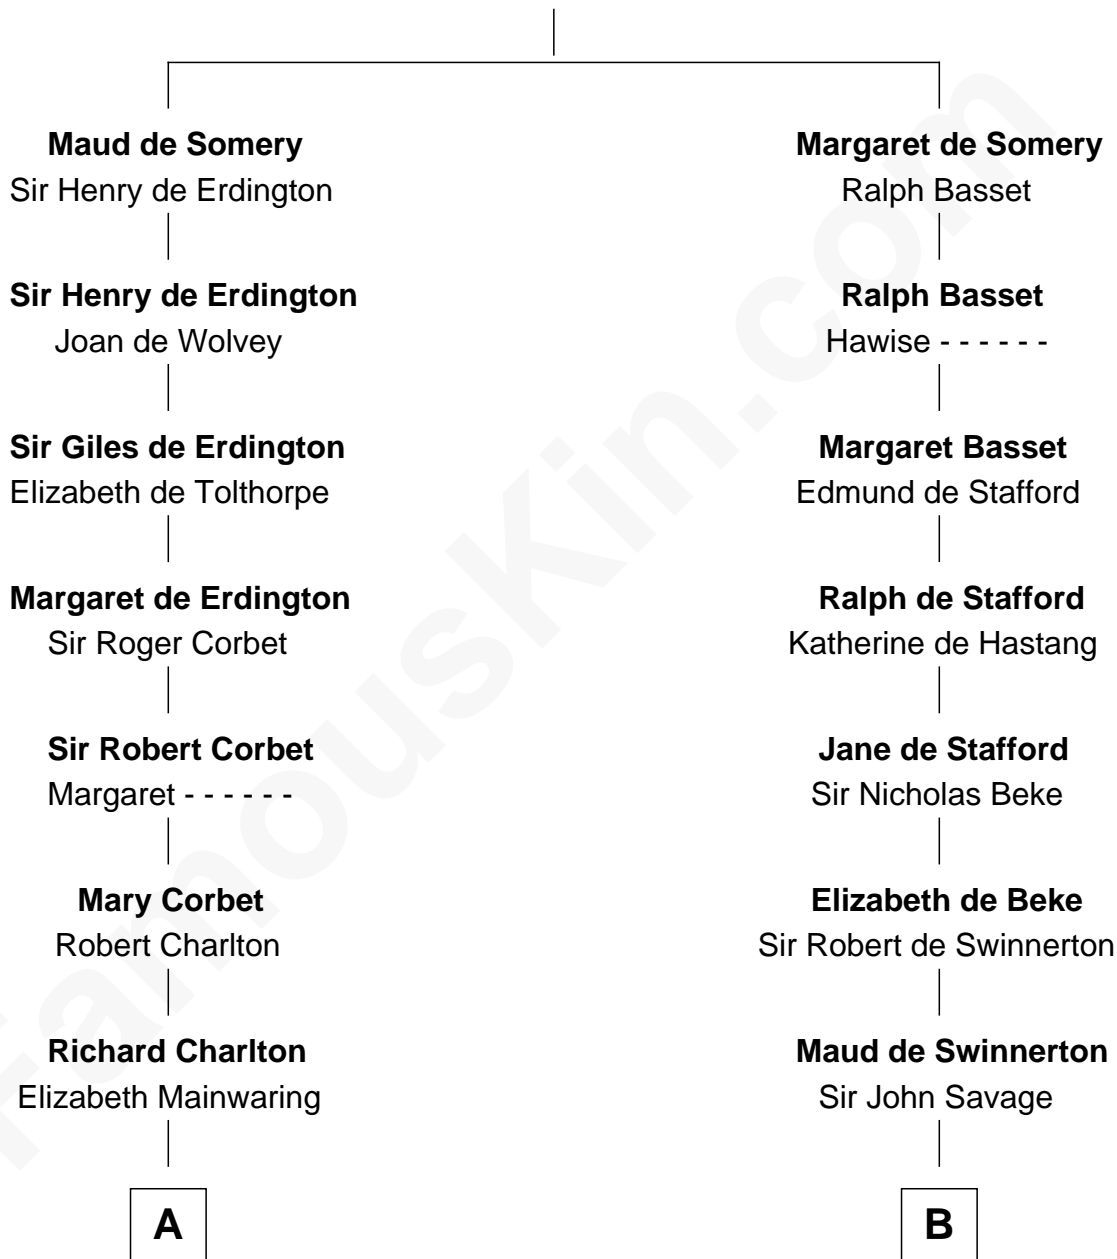

# FamousKin.com Relationship Chart of

**Calvin Coolidge**

*30th U.S. President*

19th cousin 1 time removed of

**Abraham Baldwin**

*Signer of the U.S. Constitution*

**Sir Roger de Somery**

Nichole d'Aubenev

**C**

**Mary Davis**  
John Dunlap Moor

**Hiram Dunlap Moor**  
Abigail Pinney Franklin

**Victoria Josephine Moor**  
Col. John Calvin Coolidge

**Calvin Coolidge**  
*30th U.S. President*

**D**

**Timothy Baldwin**  
Bathsheba Stone

**Michael Baldwin**  
Lucy Dudley

**Abraham Baldwin**  
*Signer of the U.S. Constitution*

FamousKin.com