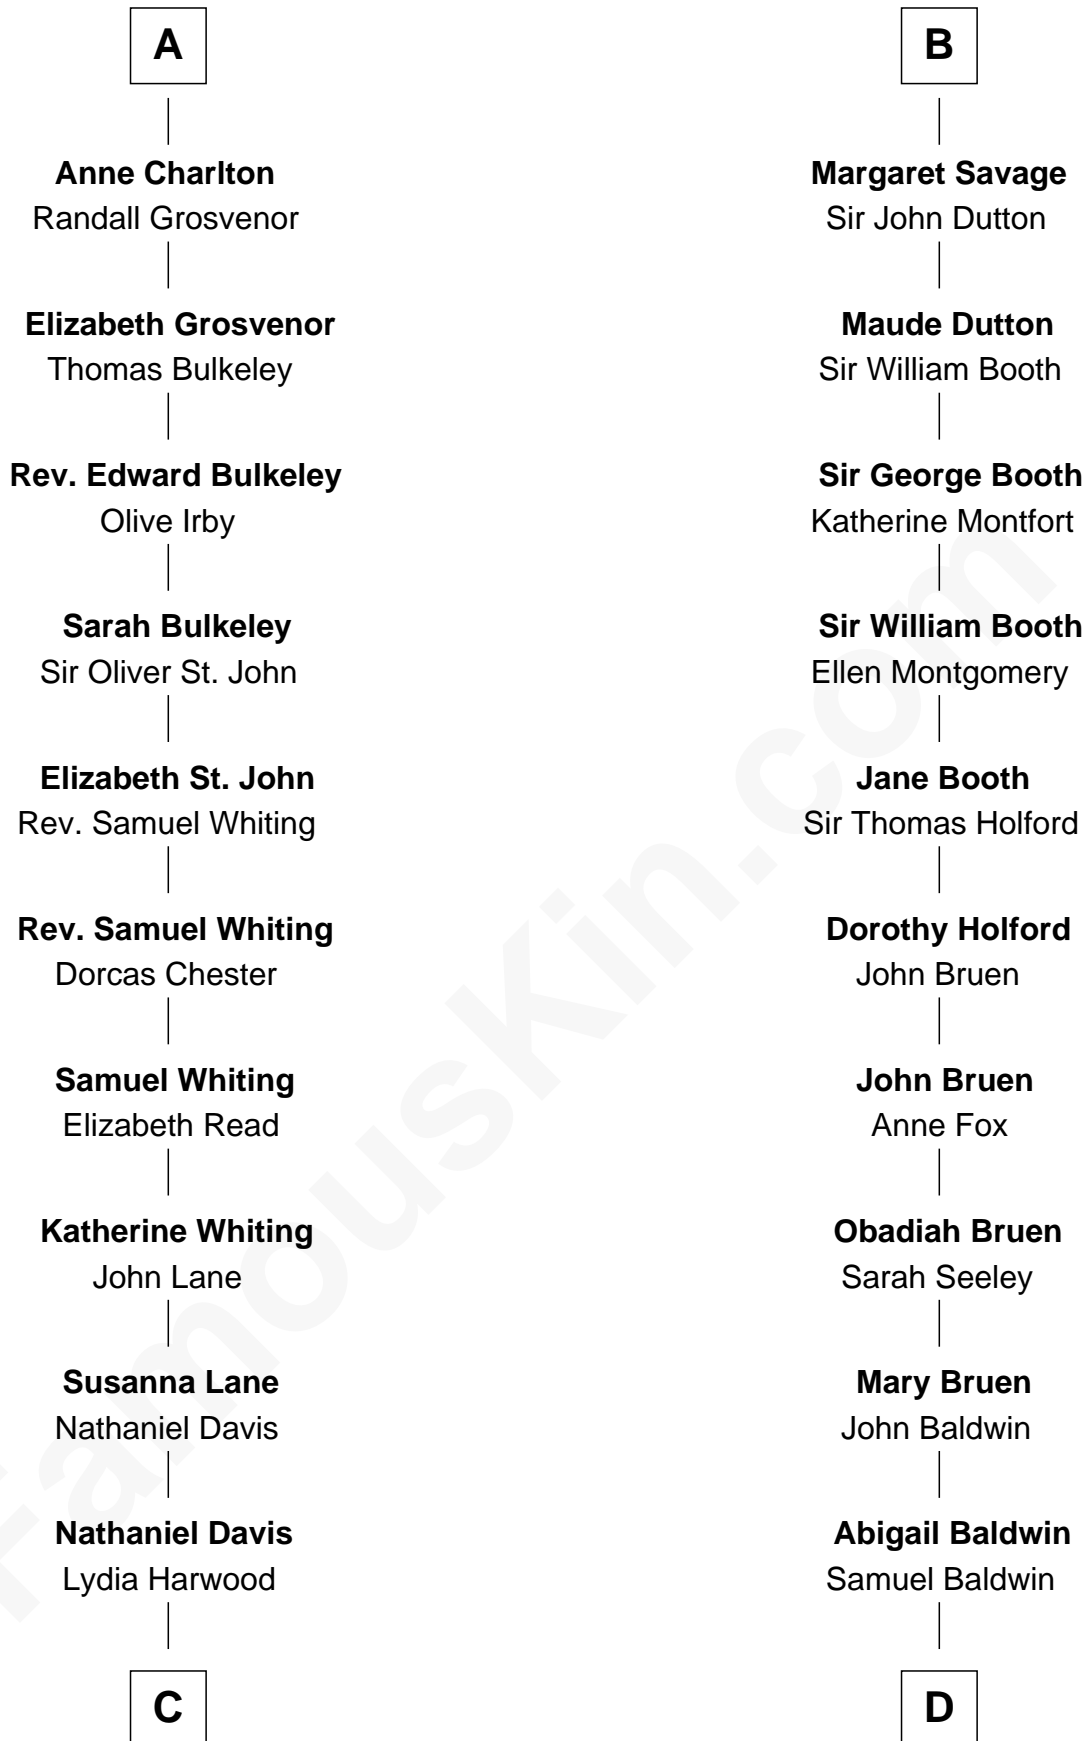

# FamousKin.com Relationship Chart of

**Calvin Coolidge**

*30th U.S. President*

19th cousin 1 time removed of

**Abraham Baldwin**

*Signer of the U.S. Constitution*

**Sir Roger de Somery**

Nichole d'Aubenev

**C**

**Mary Davis**  
John Dunlap Moor

**Hiram Dunlap Moor**  
Abigail Pinney Franklin

**Victoria Josephine Moor**  
Col. John Calvin Coolidge

**Calvin Coolidge**  
*30th U.S. President*

**D**

**Timothy Baldwin**  
Bathsheba Stone

**Michael Baldwin**  
Lucy Dudley

**Abraham Baldwin**  
*Signer of the U.S. Constitution*

FamousKin.com