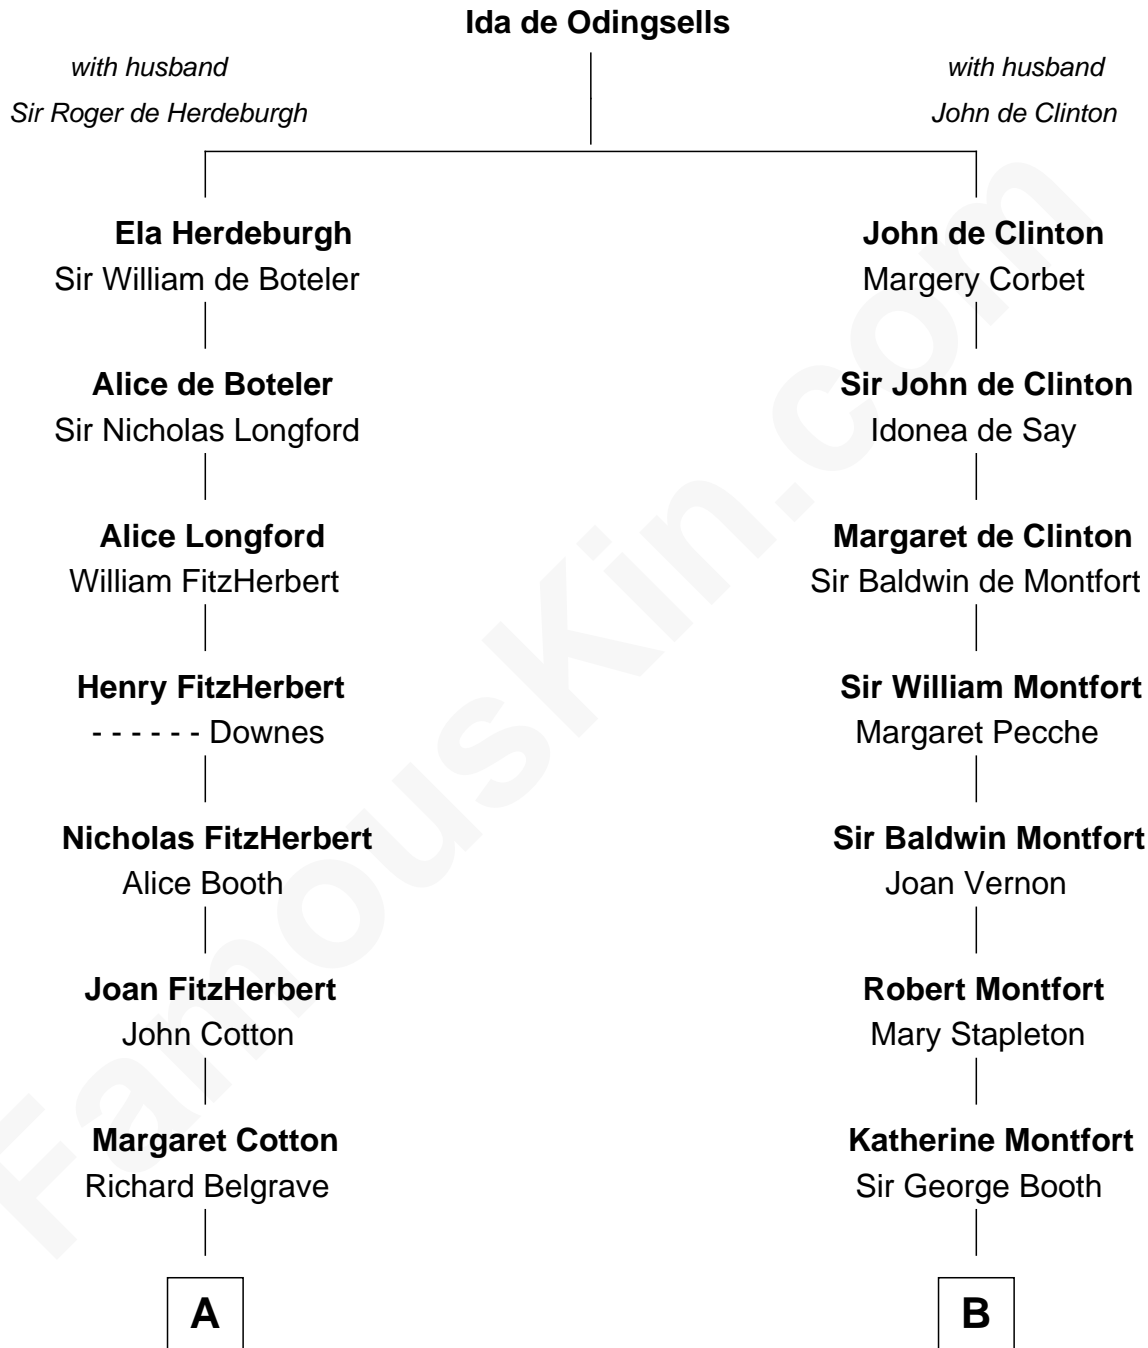

FamousKin.com
Relationship Chart of
Calvin Coolidge
30th U.S. President

16th cousin 4 times removed of
Abraham Baldwin
Signer of the U.S. Constitution

C

—
Mary Davis

John Dunlap Moor

—
Hiram Dunlap Moor

Abigail Pinney Franklin

—
Victoria Josephine Moor

Col. John Calvin Coolidge

—
Calvin Coolidge

30th U.S. President

FamousKin.com