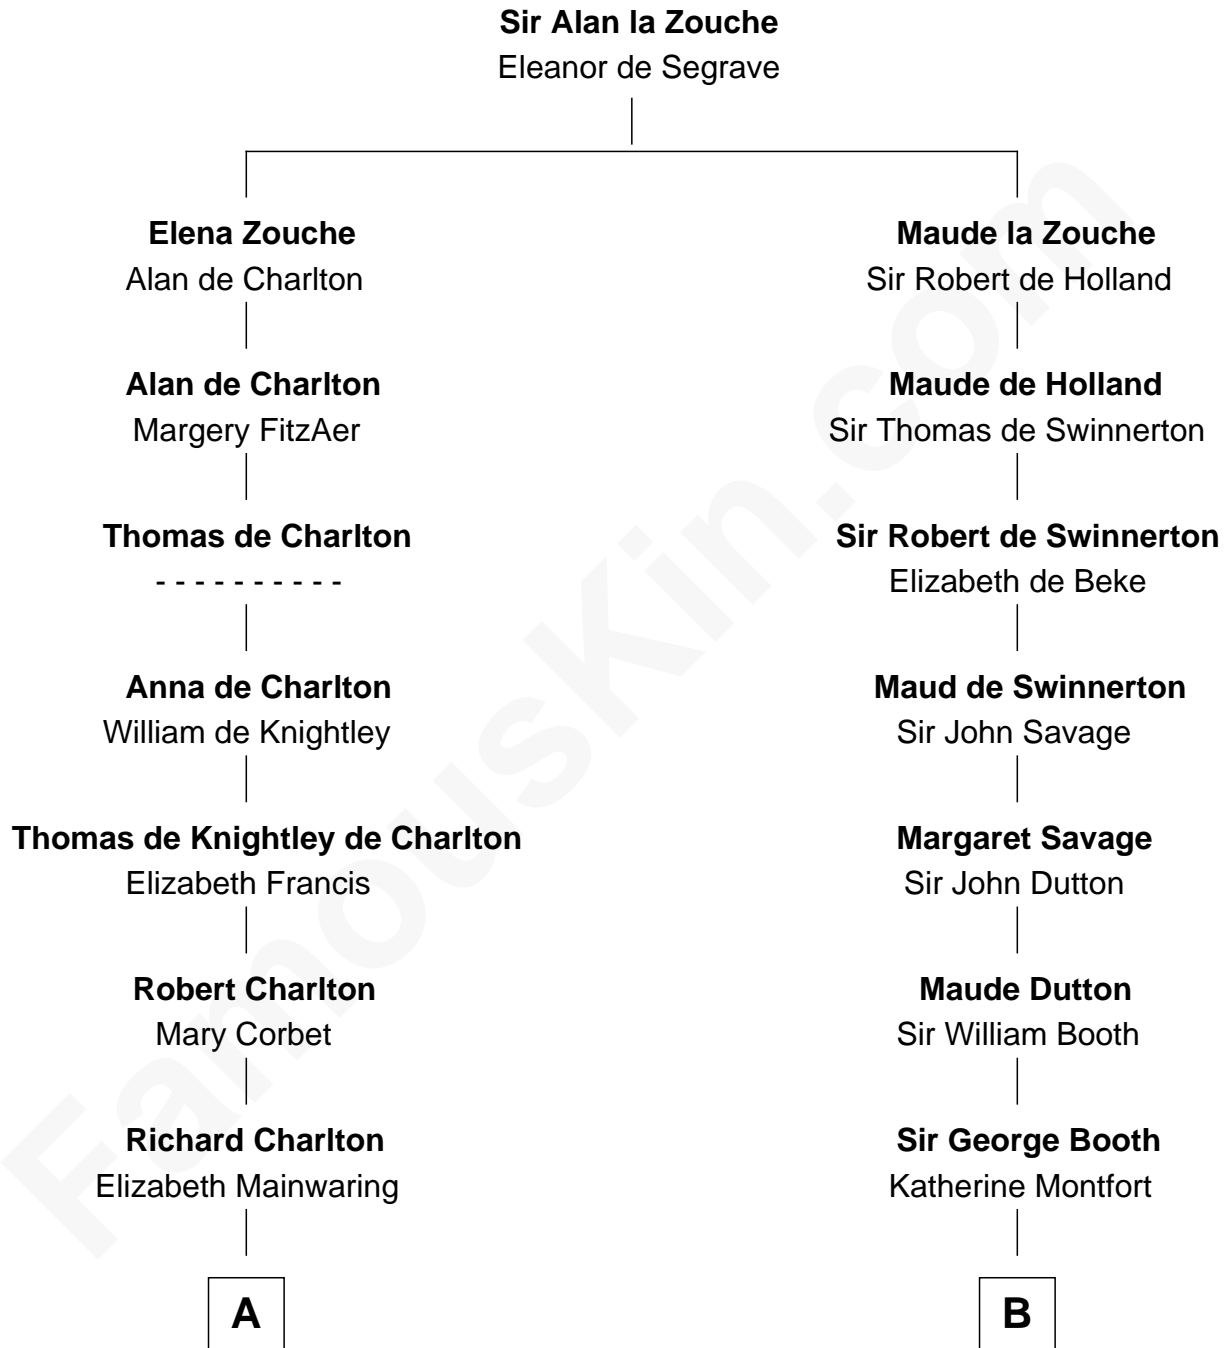

FamousKin.com
Relationship Chart of
Calvin Coolidge
30th U.S. President

16th cousin 4 times removed of
Abraham Baldwin
Signer of the U.S. Constitution

C

—
Mary Davis

John Dunlap Moor

—
Hiram Dunlap Moor

Abigail Pinney Franklin

—
Victoria Josephine Moor

Col. John Calvin Coolidge

—
Calvin Coolidge

30th U.S. President

FamousKin.com