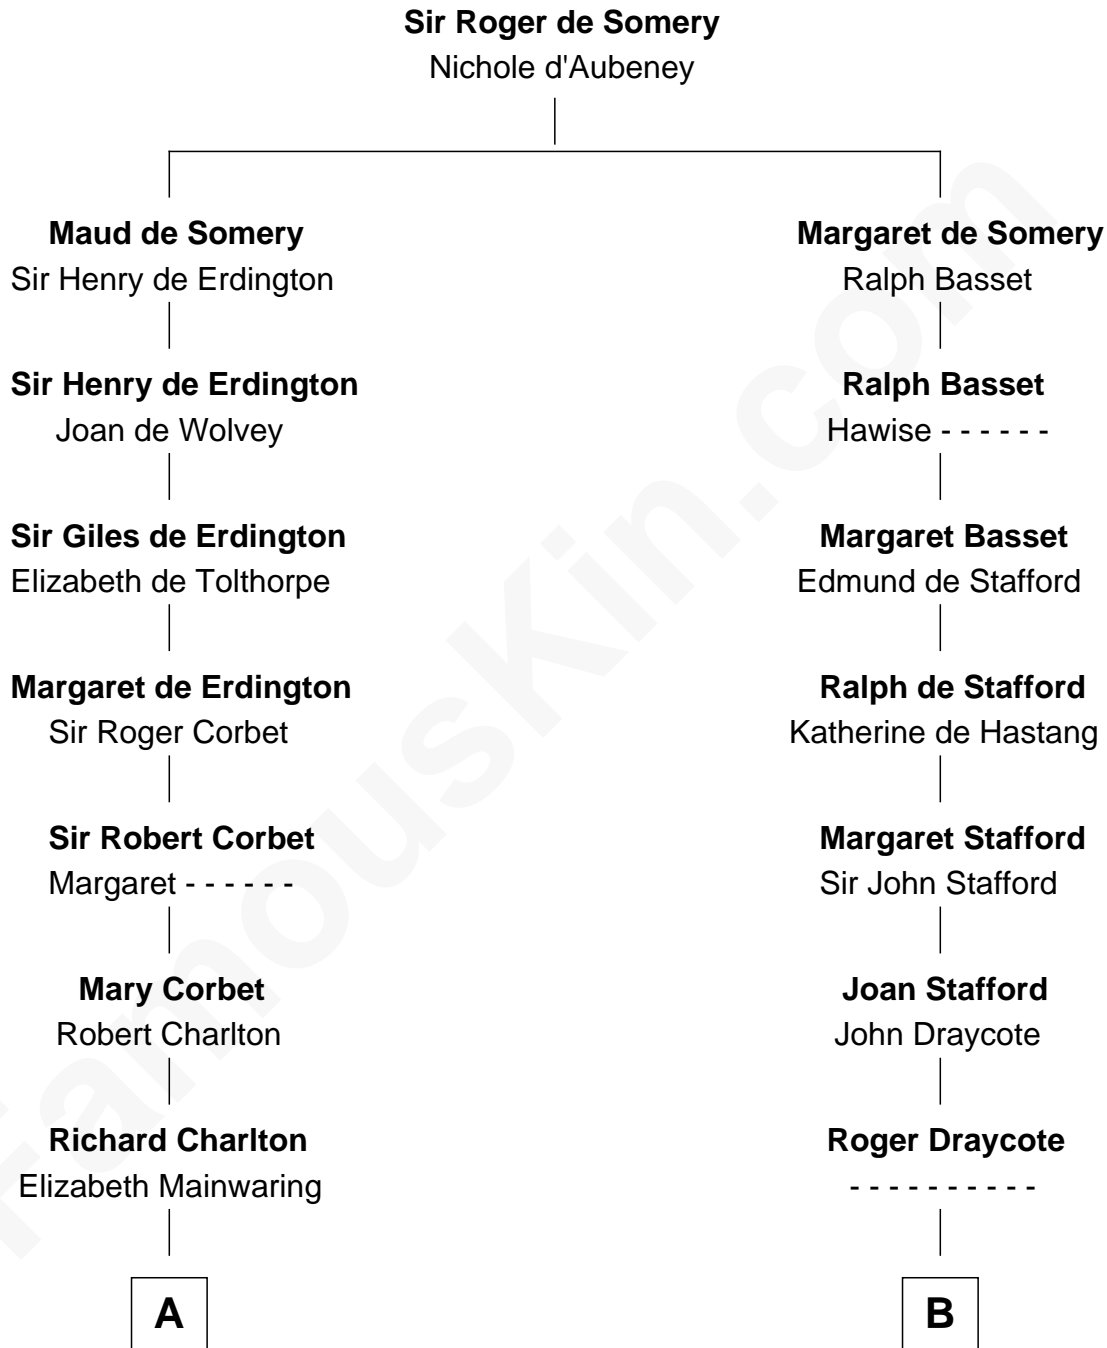

FamousKin.com
Relationship Chart of
Calvin Coolidge
30th U.S. President

18th cousin 2 times removed of

Charles Carroll
Signer of the Declaration of Independence

C

Mary Davis
John Dunlap Moor

Hiram Dunlap Moor
Abigail Pinney Franklin

Victoria Josephine Moor
Col. John Calvin Coolidge

Calvin Coolidge
30th U.S. President

D

Elizabeth Brooke
Charles Carroll

Charles Carroll
Signer of Declaration of Independence

FamousKin.com