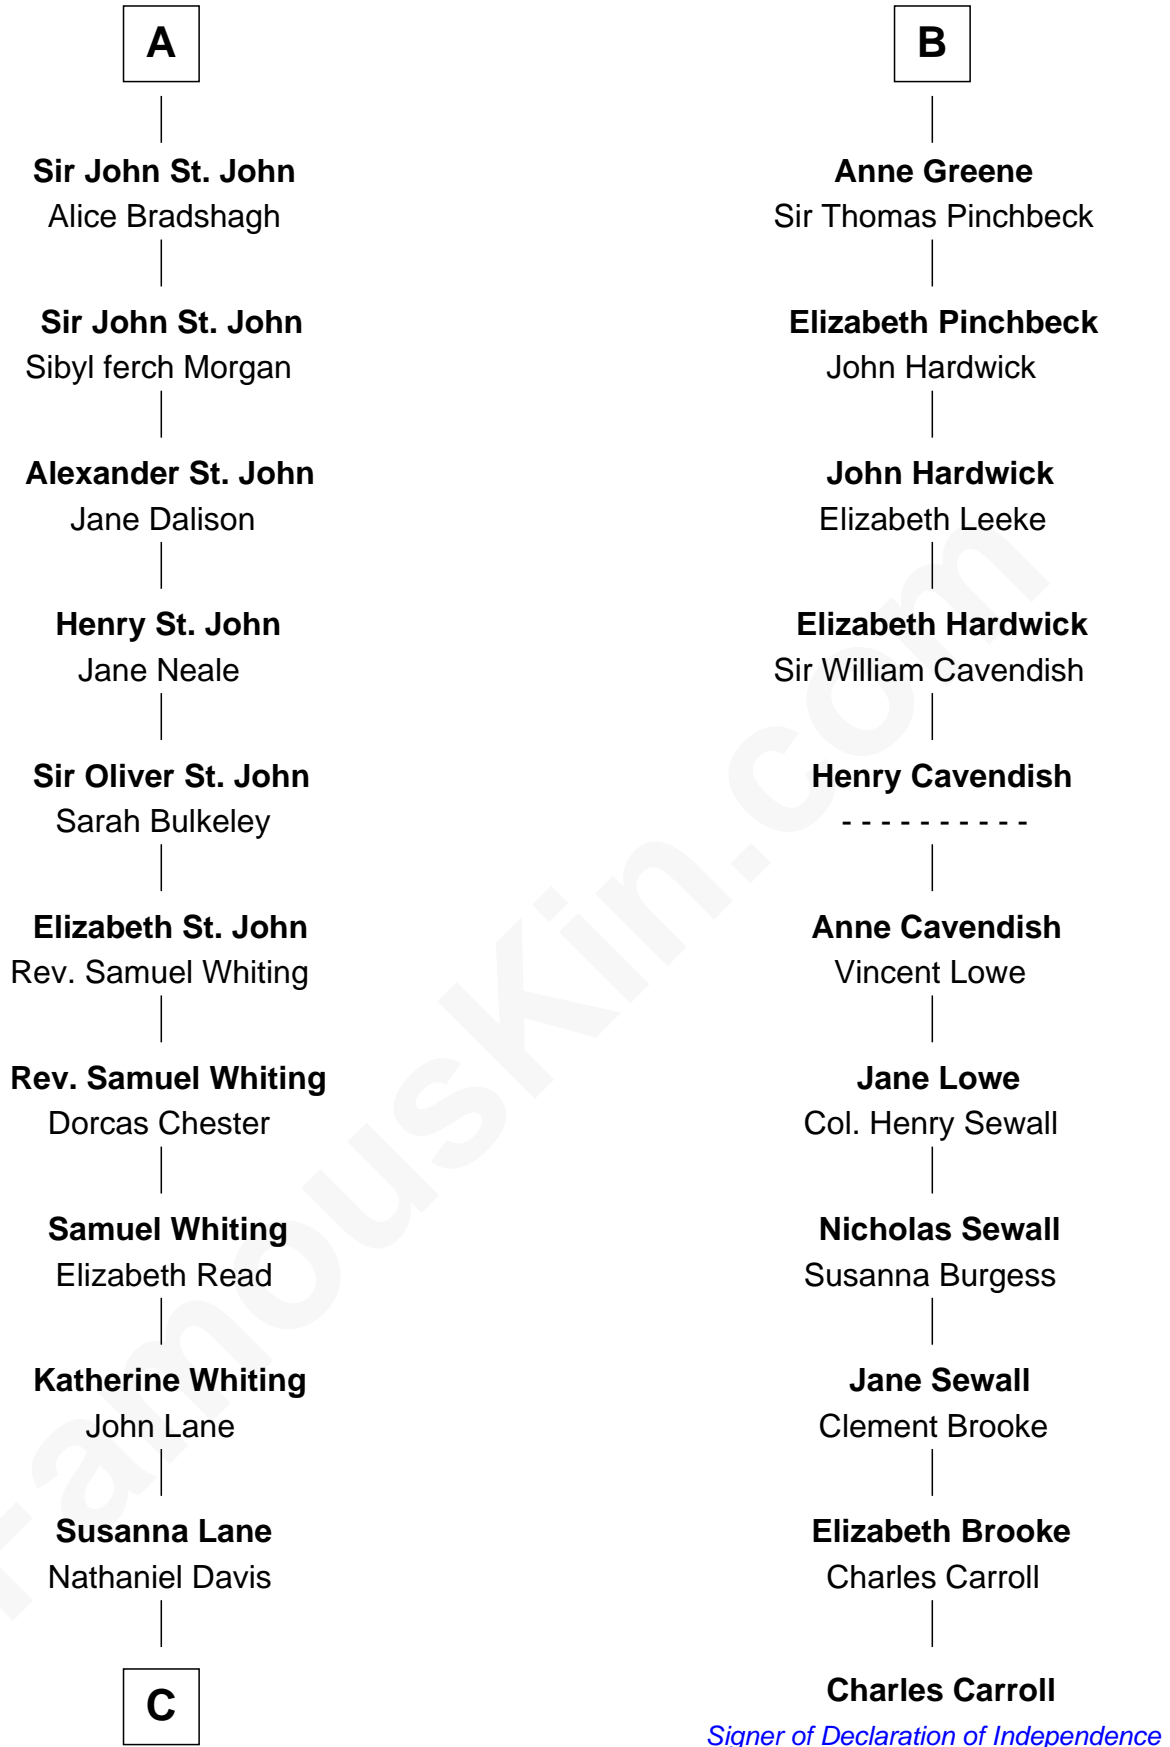

FamousKin.com
Relationship Chart of
Calvin Coolidge
30th U.S. President

17th cousin 4 times removed of

Charles Carroll
Signer of the Declaration of Independence

C

—
Nathaniel Davis

Lydia Harwood

—
Mary Davis

John Dunlap Moor

—
Hiram Dunlap Moor

Abigail Pinney Franklin

—
Victoria Josephine Moor

Col. John Calvin Coolidge

—
Calvin Coolidge

30th U.S. President

FamousKin.com