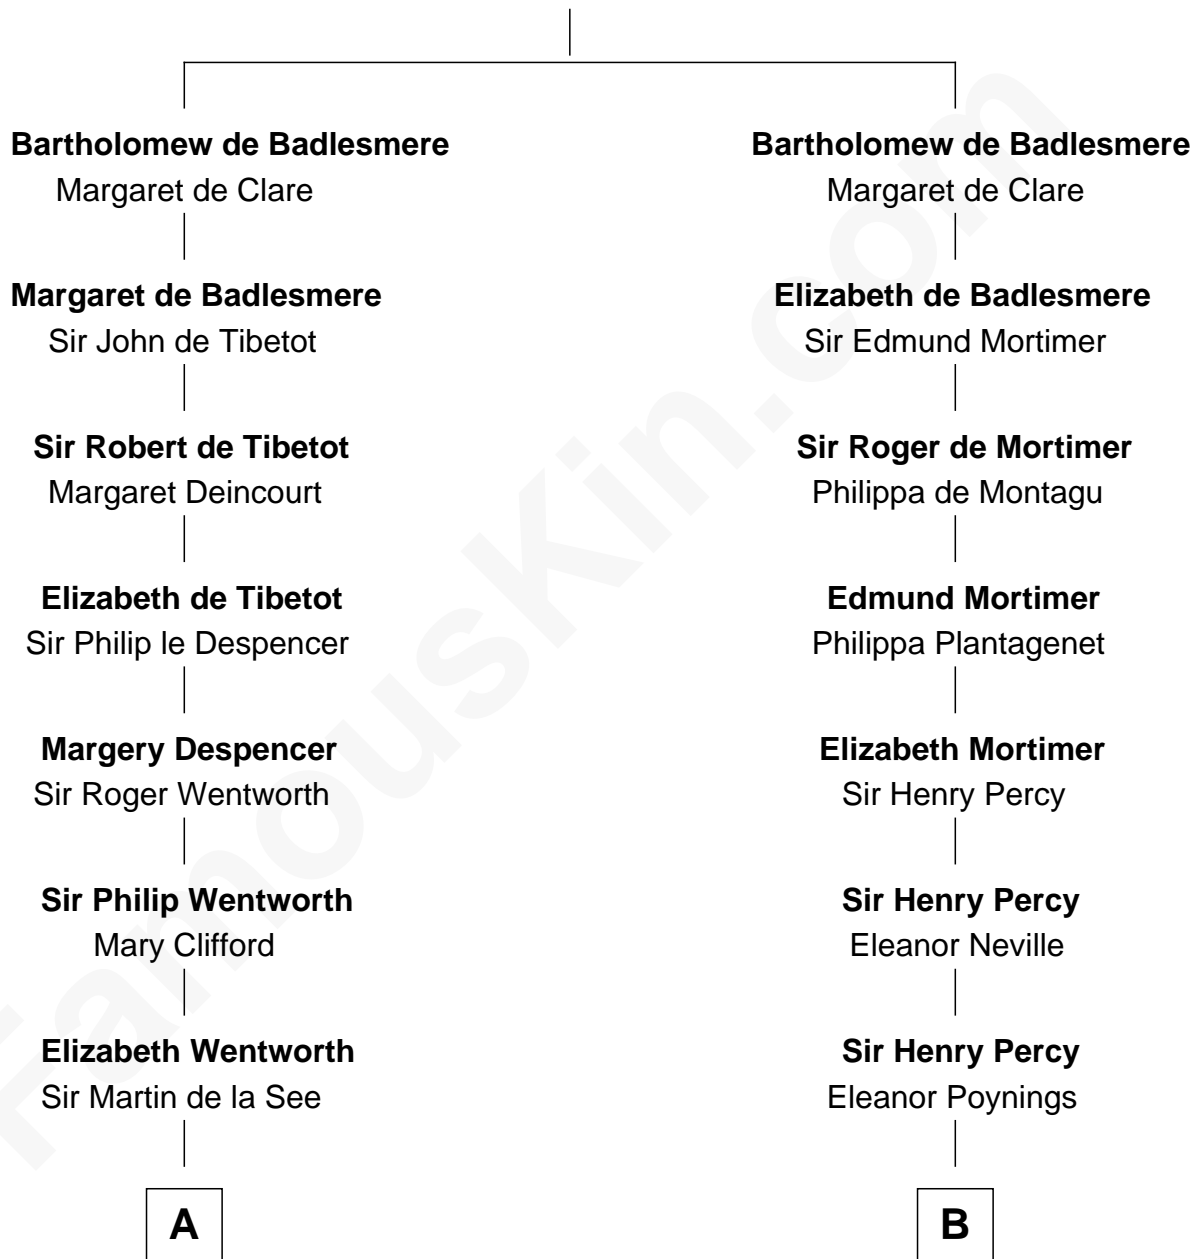

FamousKin.com
Relationship Chart of
Calvin Coolidge
30th U.S. President

17th cousin 4 times removed of
Daniel Carroll
Signer of the U.S. Constitution

Gunselm de Badlesmere

FamousKin.com