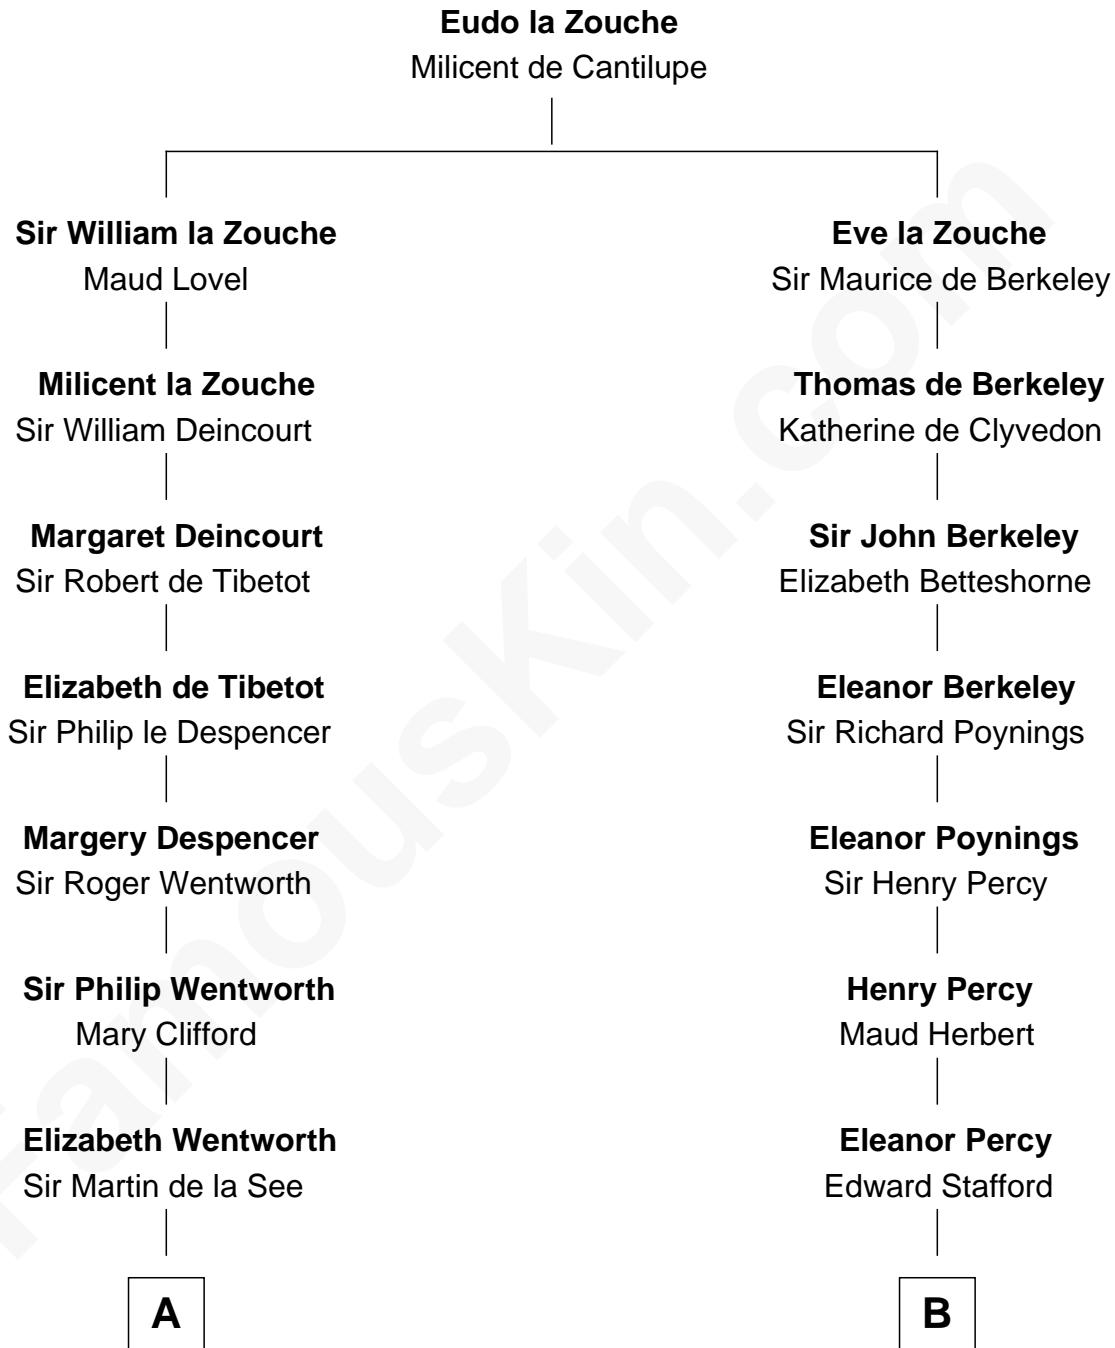

FamousKin.com Relationship Chart of

Calvin Coolidge

30th U.S. President

15th cousin 6 times removed of

Daniel Carroll

Signer of the U.S. Constitution

FamousKin.com