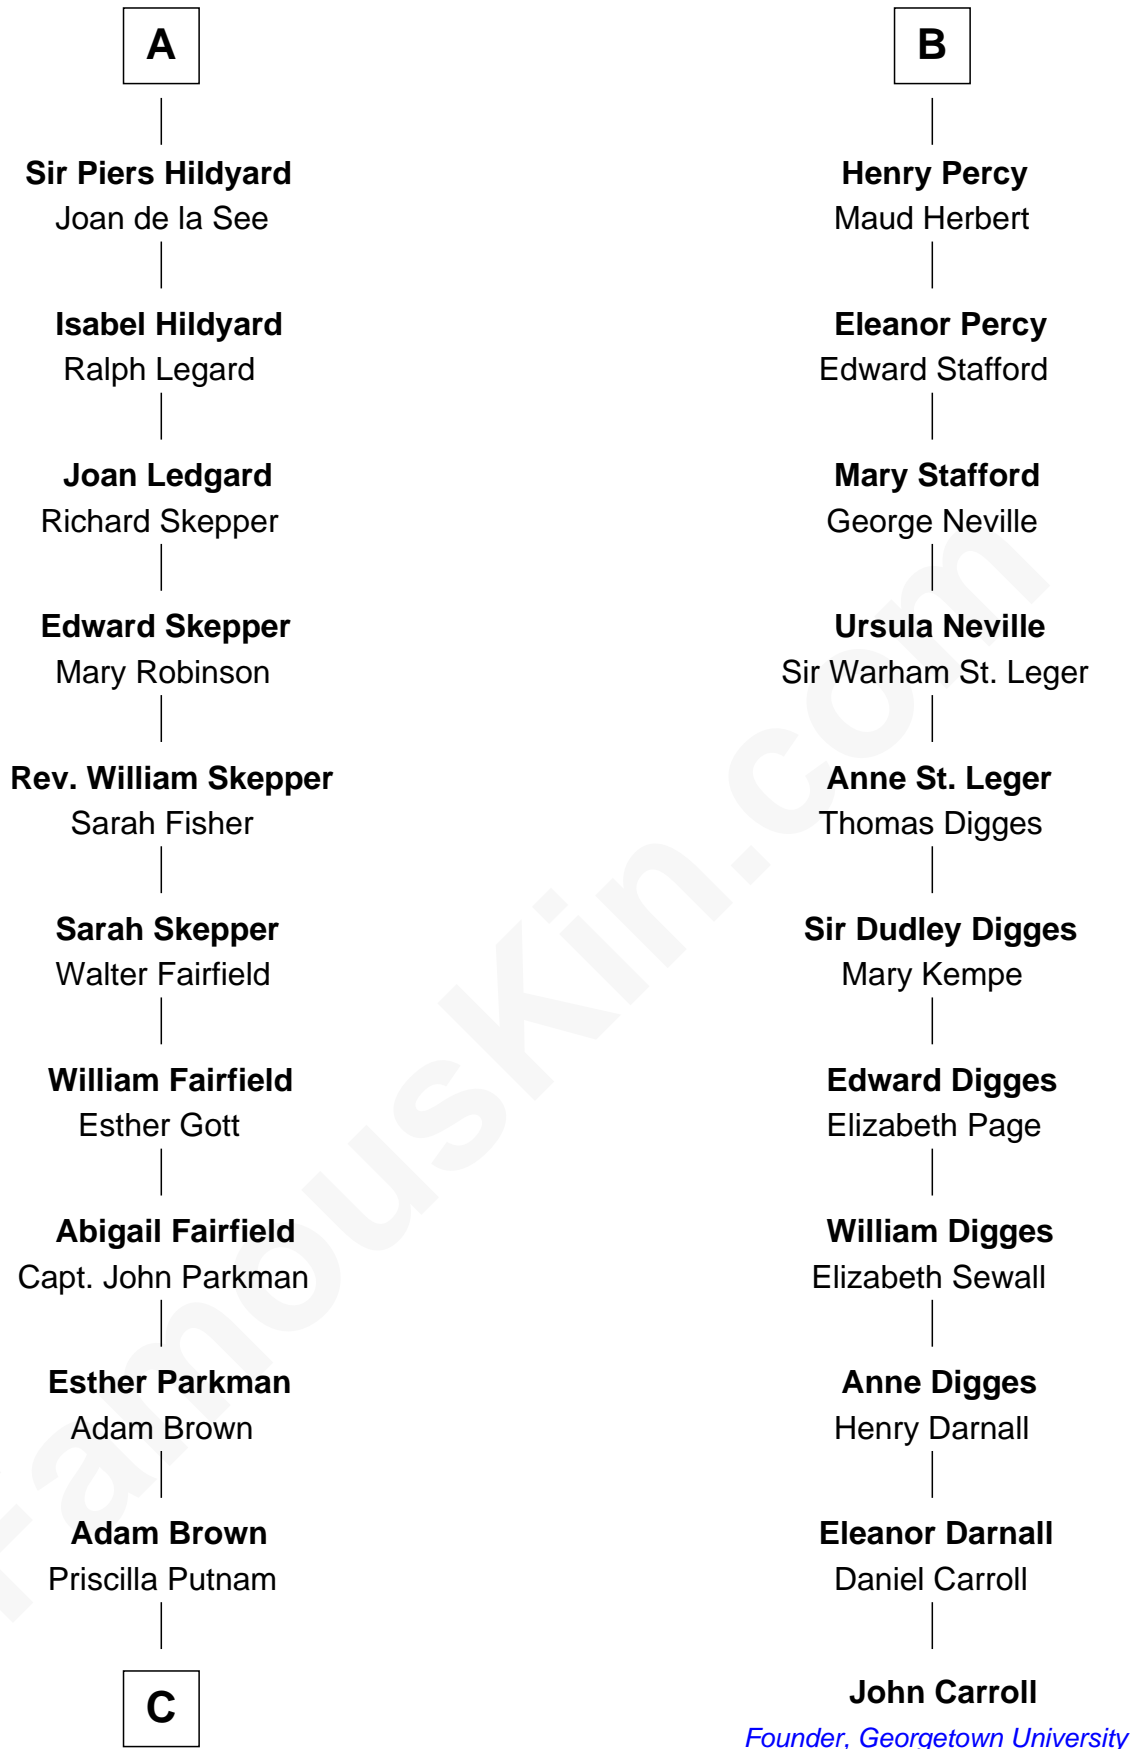

FamousKin.com
Relationship Chart of
Calvin Coolidge
30th U.S. President

17th cousin 4 times removed of
John Carroll
Founder of Georgetown University

FamousKin.com