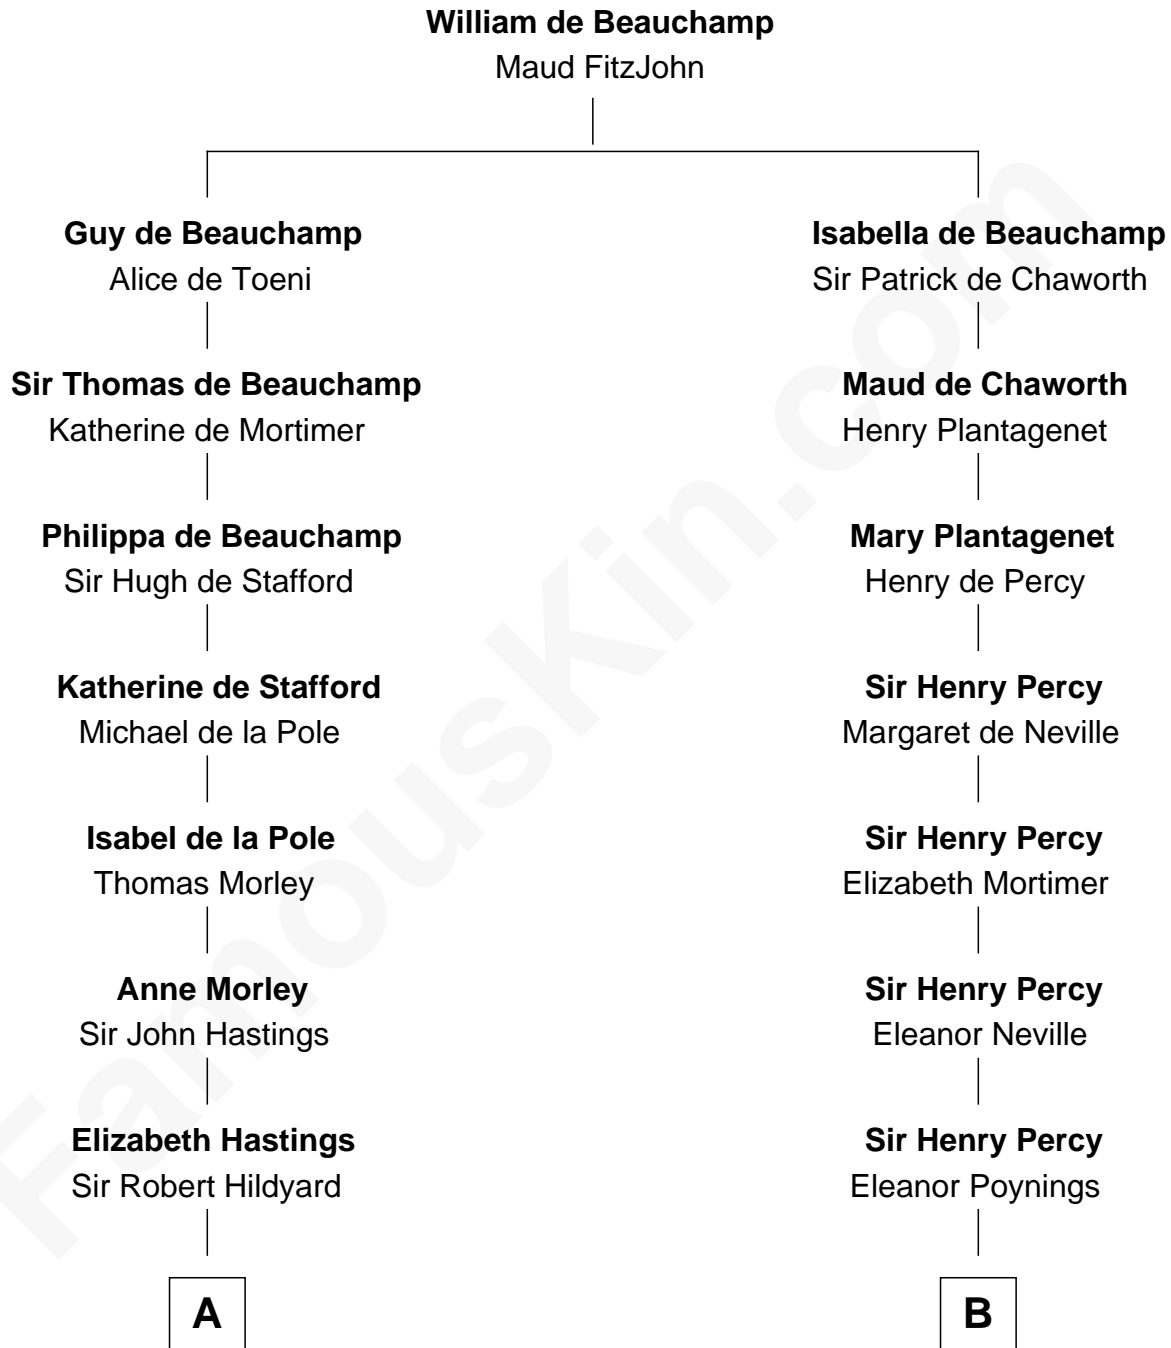

FamousKin.com
Relationship Chart of
Calvin Coolidge
30th U.S. President

17th cousin 4 times removed of
John Carroll
Founder of Georgetown University

FamousKin.com