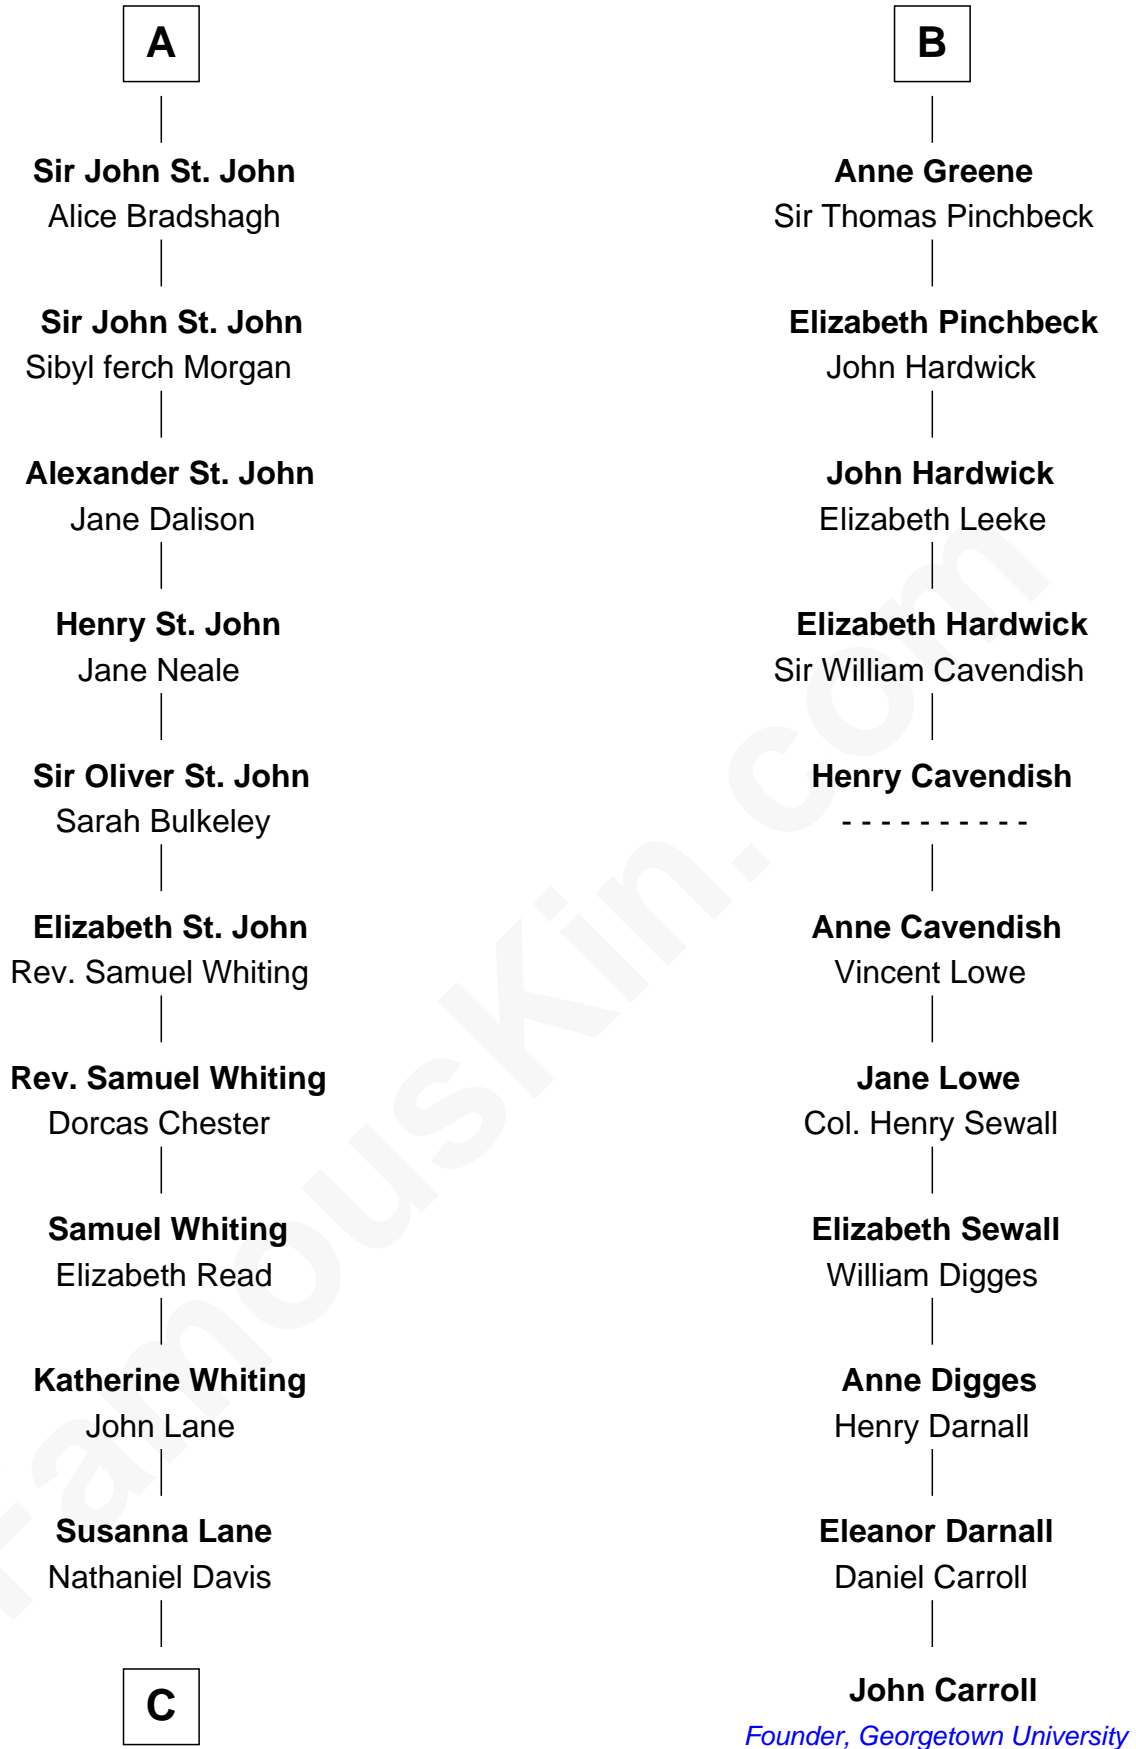

**FamousKin.com**  
**Relationship Chart of**  
**Calvin Coolidge**  
*30th U.S. President*

**17th cousin 4 times removed of**  
**John Carroll**  
*Founder of Georgetown University*

**C**

—  
**Nathaniel Davis**

Lydia Harwood

—  
**Mary Davis**

John Dunlap Moor

—  
**Hiram Dunlap Moor**

Abigail Pinney Franklin

—  
**Victoria Josephine Moor**

Col. John Calvin Coolidge

—  
**Calvin Coolidge**

*30th U.S. President*

FamousKin.com