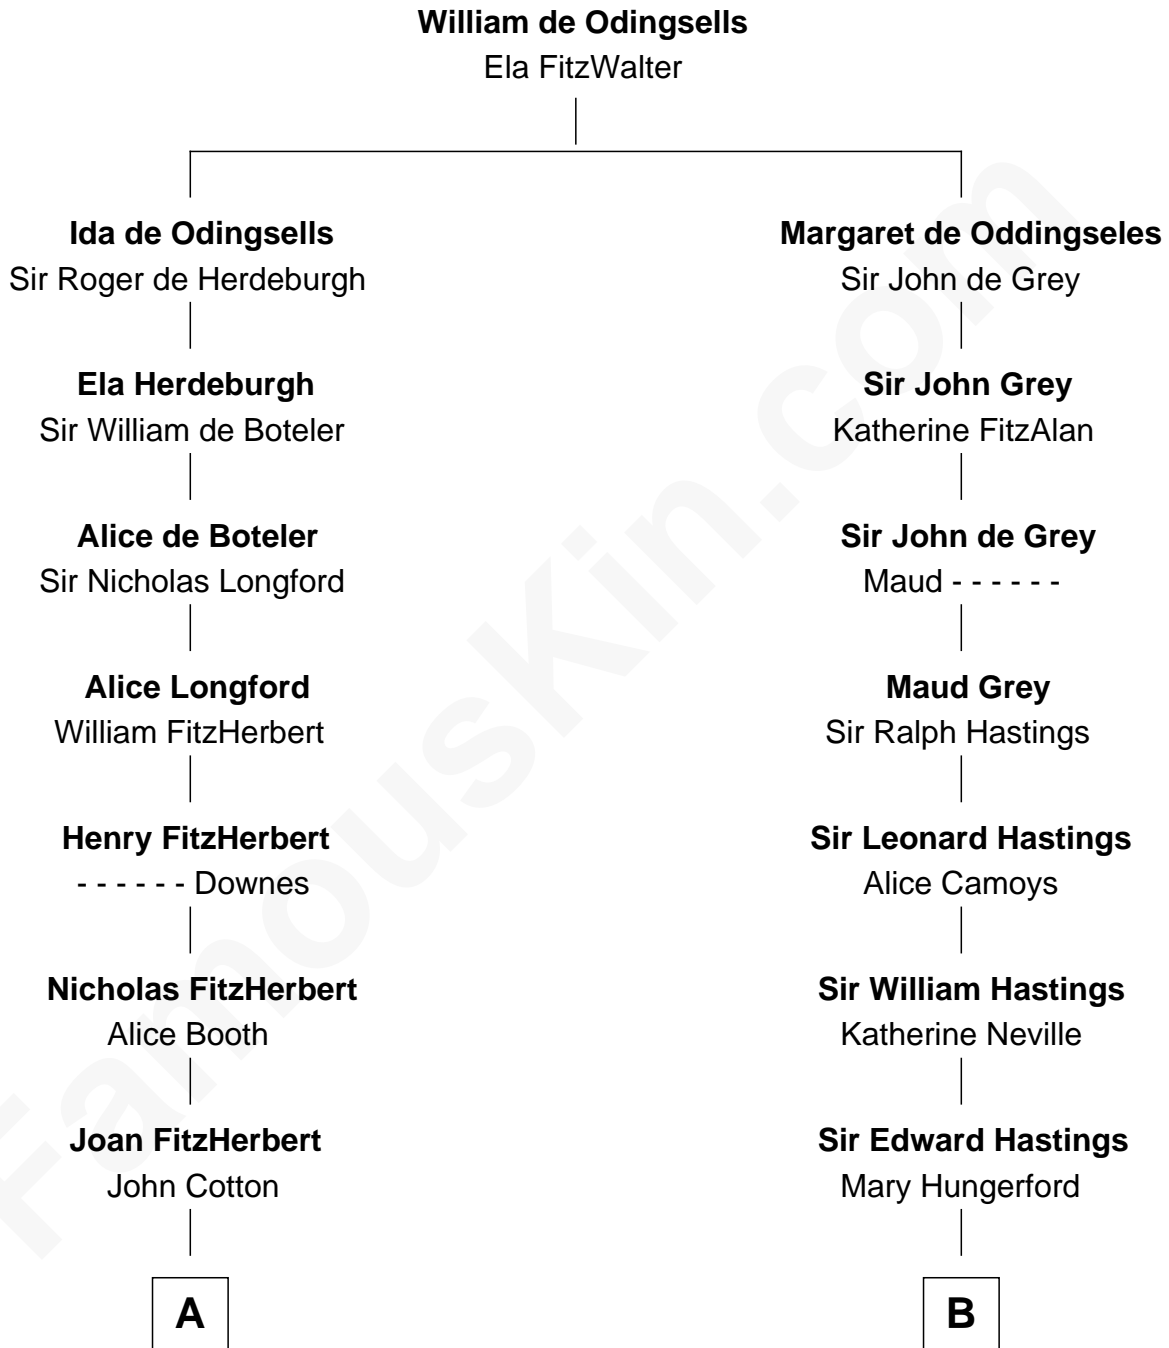

FamousKin.com
Relationship Chart of
Calvin Coolidge
30th U.S. President

19th cousin 2 times removed of

E. M. Forster
English Novelist

C

Nathaniel Davis

Lydia Harwood

Mary Davis

John Dunlap Moor

Hiram Dunlap Moor

Abigail Pinney Franklin

Victoria Josephine Moor

Col. John Calvin Coolidge

Calvin Coolidge

30th U.S. President

D

Laura Thornton

Charles Forster

Edward Morgan Llewellyn Forster

Alice Clara Whichelo

E. M. Forster

English Novelist

FamousKin.com