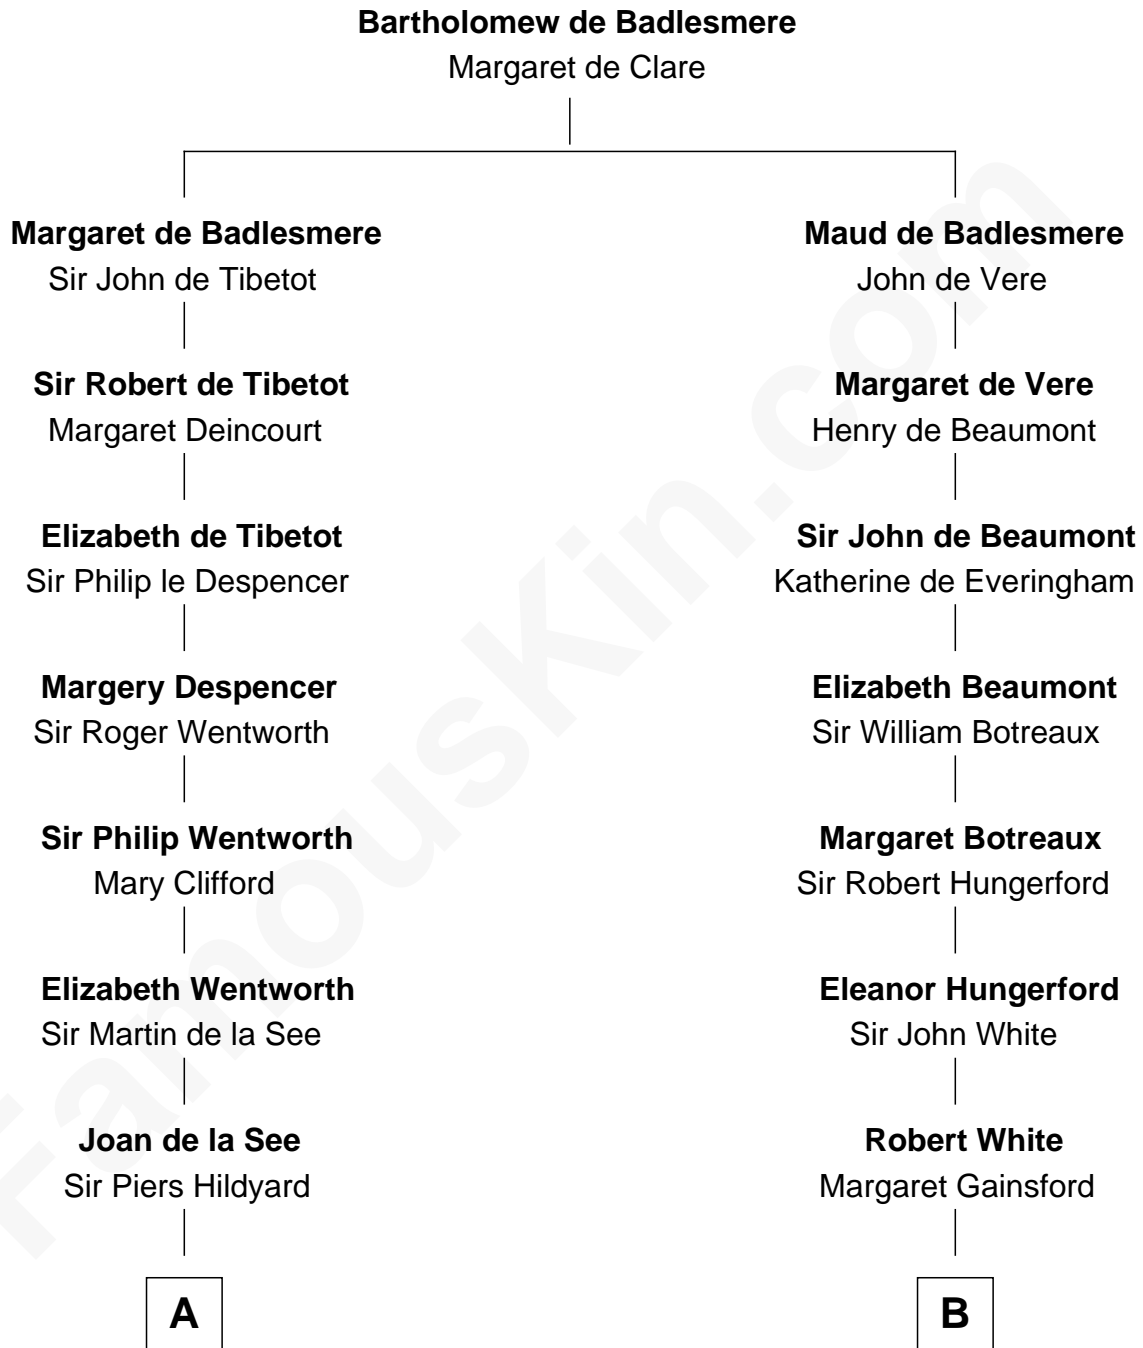

**FamousKin.com**  
**Relationship Chart of**  
**Calvin Coolidge**  
*30th U.S. President*

**18th cousin 2 times removed of**  
**Guillermo Billinghurst**  
*31st President of Peru*

**C**

**Sally Briggs Brown**  
Israel Chase Brewer

**Sarah Almeda Brewer**  
Calvin Galusha Coolidge

**Col. John Calvin Coolidge**  
Victoria Josephine Moor

**Calvin Coolidge**  
*30th U.S. President*

**D**

**Guillermo Eugenio Billinghurst**  
Belisaria Angulo

**Guillermo Billinghurst**  
*31st President of Peru*

FamousKin.com