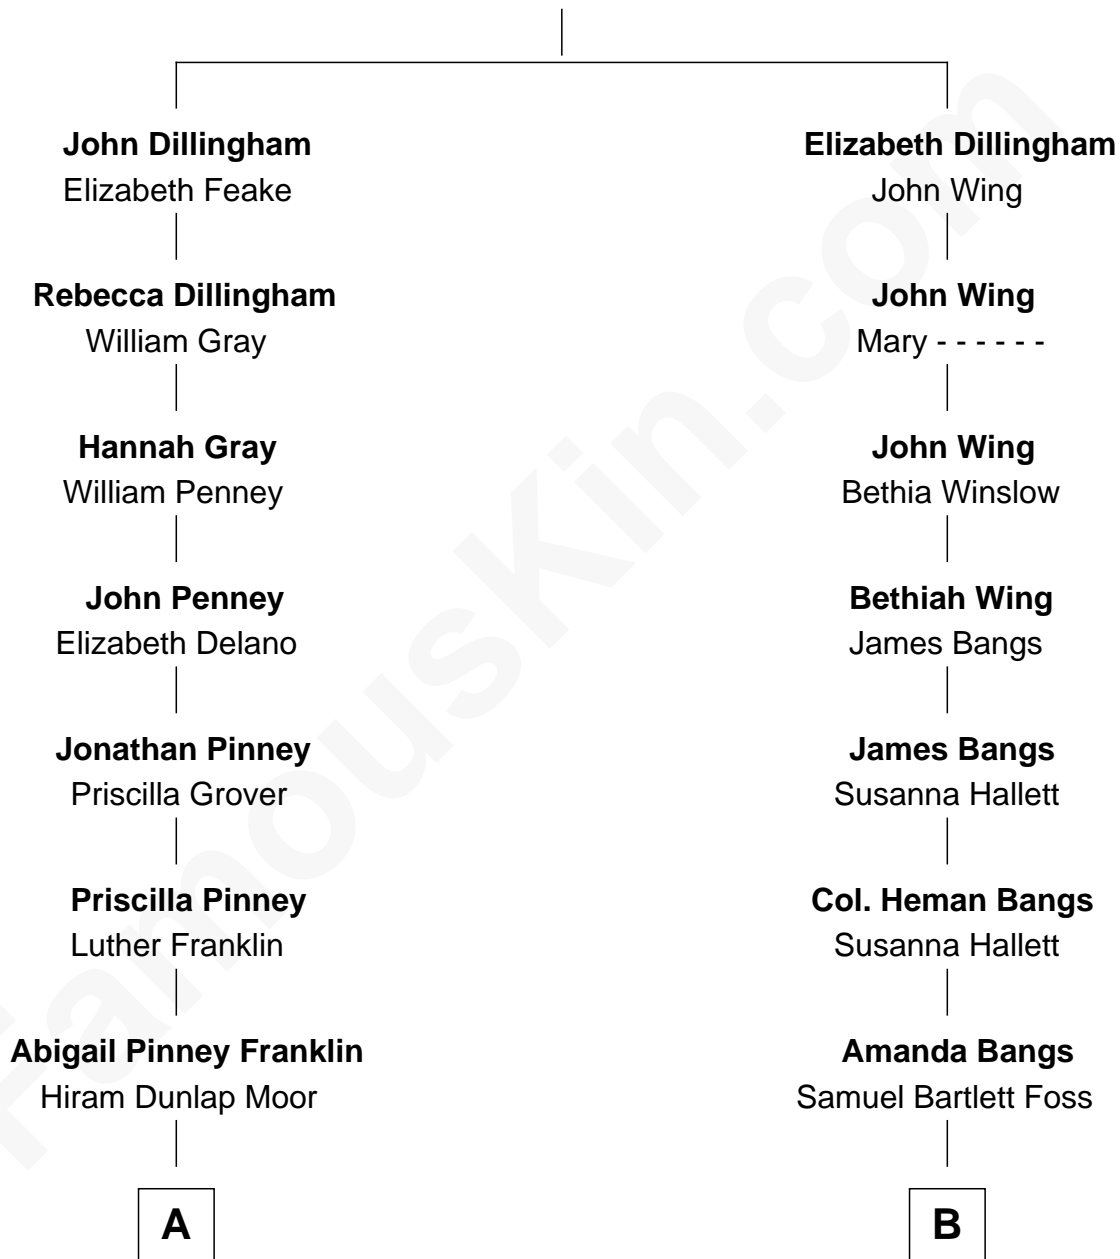

FamousKin.com Relationship Chart of

Calvin Coolidge

30th U.S. President

8th cousin of

Eugene Foss

45th Governor of Massachusetts

Edward Dillingham

Ursula Carter

A

Victoria Josephine Moor
Col. John Calvin Coolidge

Calvin Coolidge
30th U.S. President

B

George Edmund Foss
Marcia Cordelia Noble

Eugene Foss
45th Governor of Massachusetts

FamousKin.com