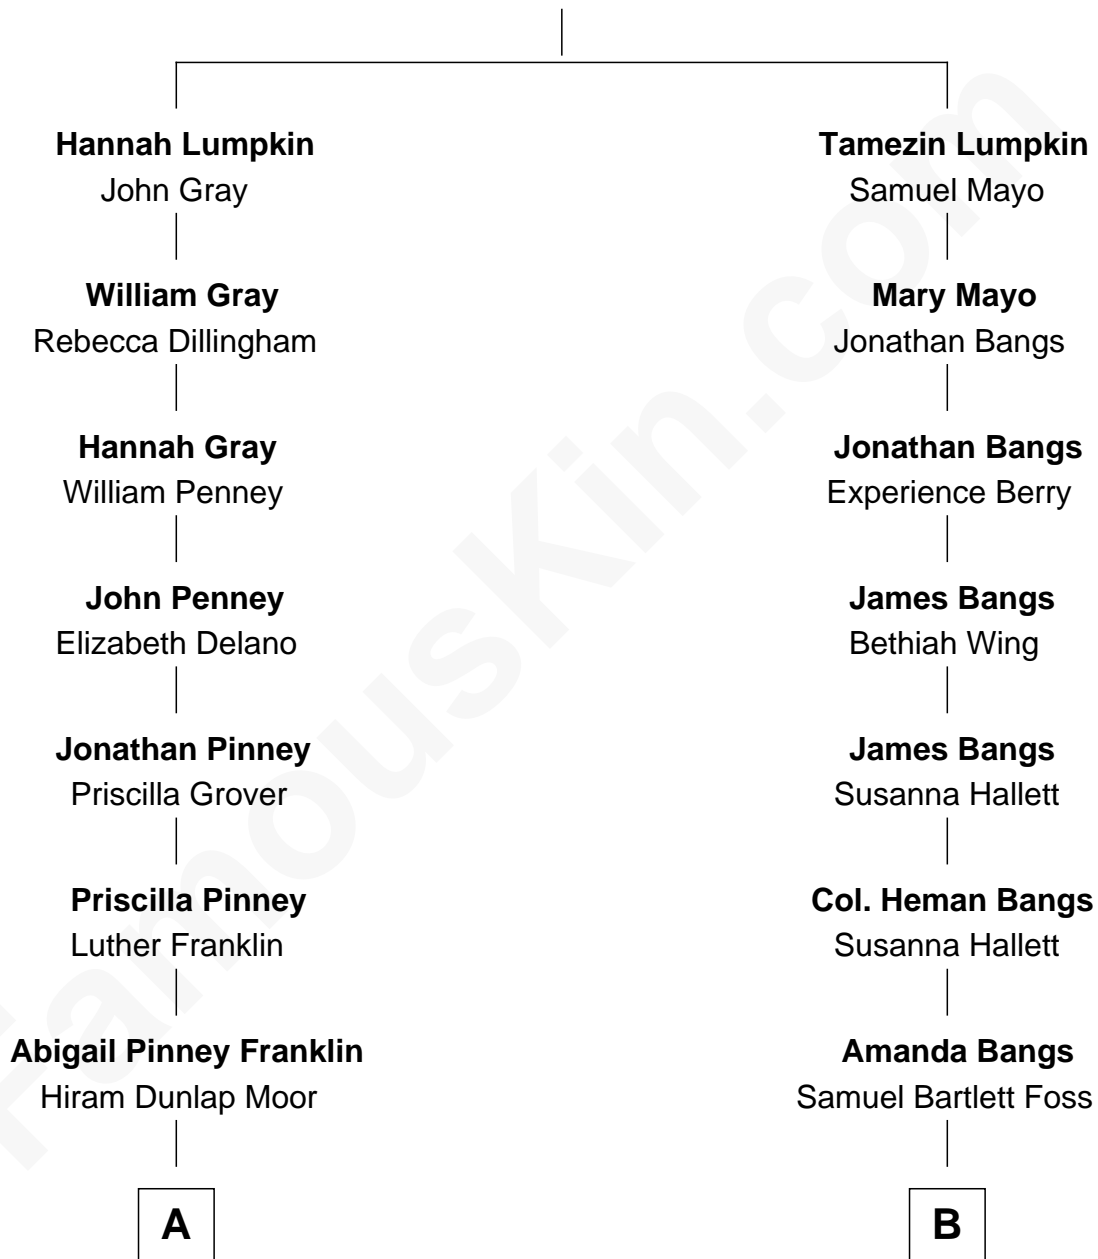

FamousKin.com Relationship Chart of

Calvin Coolidge

30th U.S. President

8th cousin of

Eugene Foss

45th Governor of Massachusetts

William Lumpkin

Tamezin - - - - -

A

Victoria Josephine Moor
Col. John Calvin Coolidge

Calvin Coolidge
30th U.S. President

B

George Edmund Foss
Marcia Cordelia Noble

Eugene Foss
45th Governor of Massachusetts

FamousKin.com