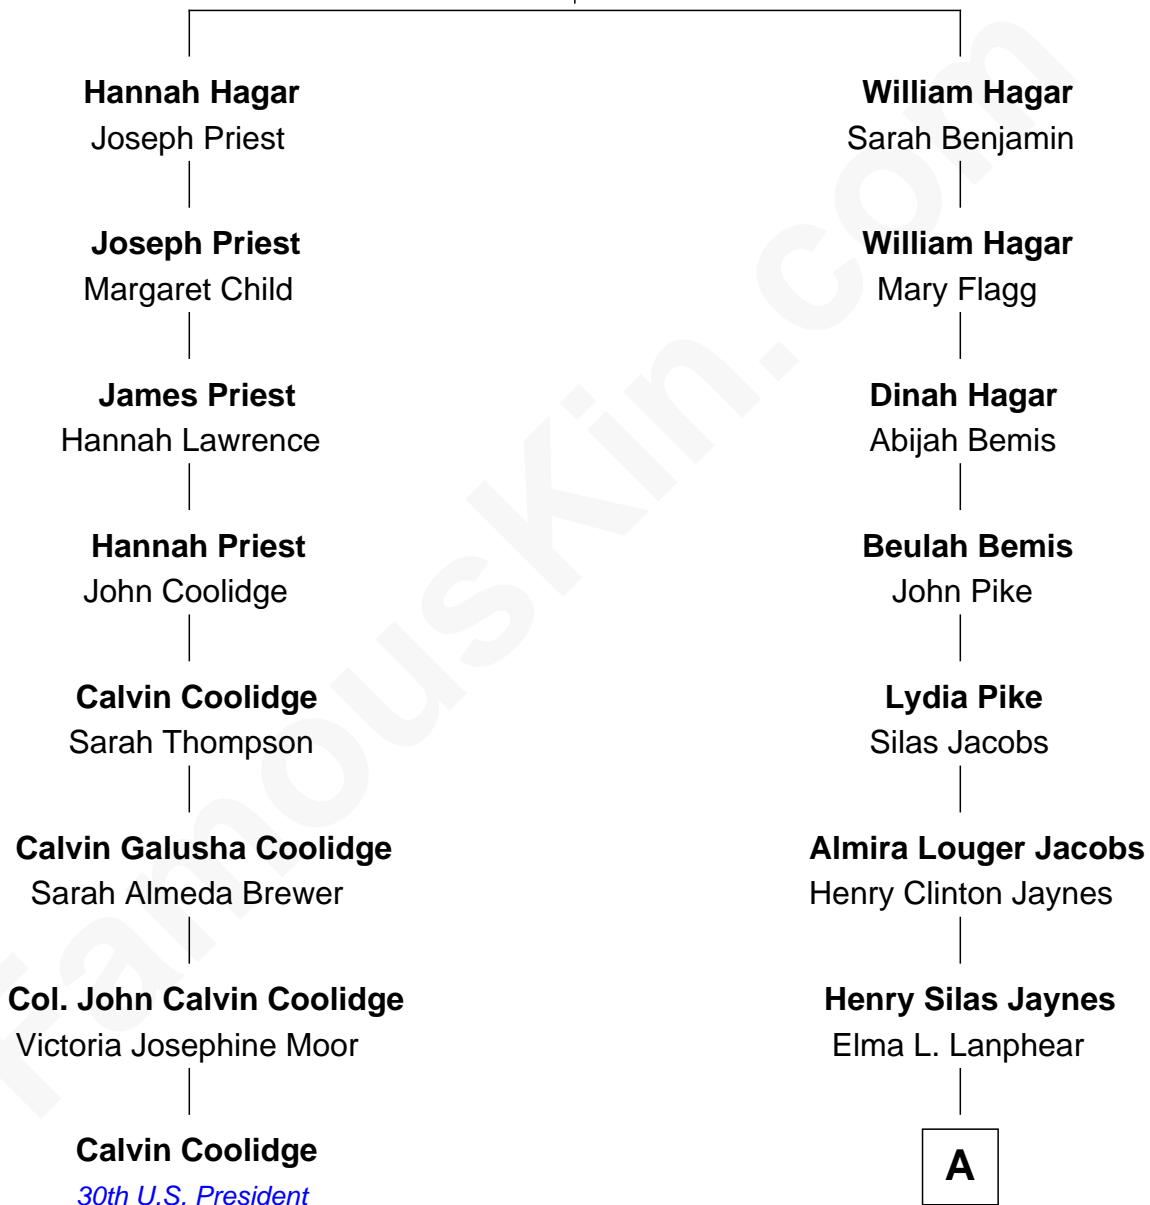

FamousKin.com Relationship Chart of

Calvin Coolidge

30th U.S. President

7th cousin 2 times removed of

Peter Fonda

TV and Movie Actor

William Hagar

Mary Bemis

A

Herberta Elma Jaynes

William Brace Fonda

Henry Jaynes Fonda

Frances Ford Seymour

Peter Fonda

TV and Movie Actor

FamousKin.com