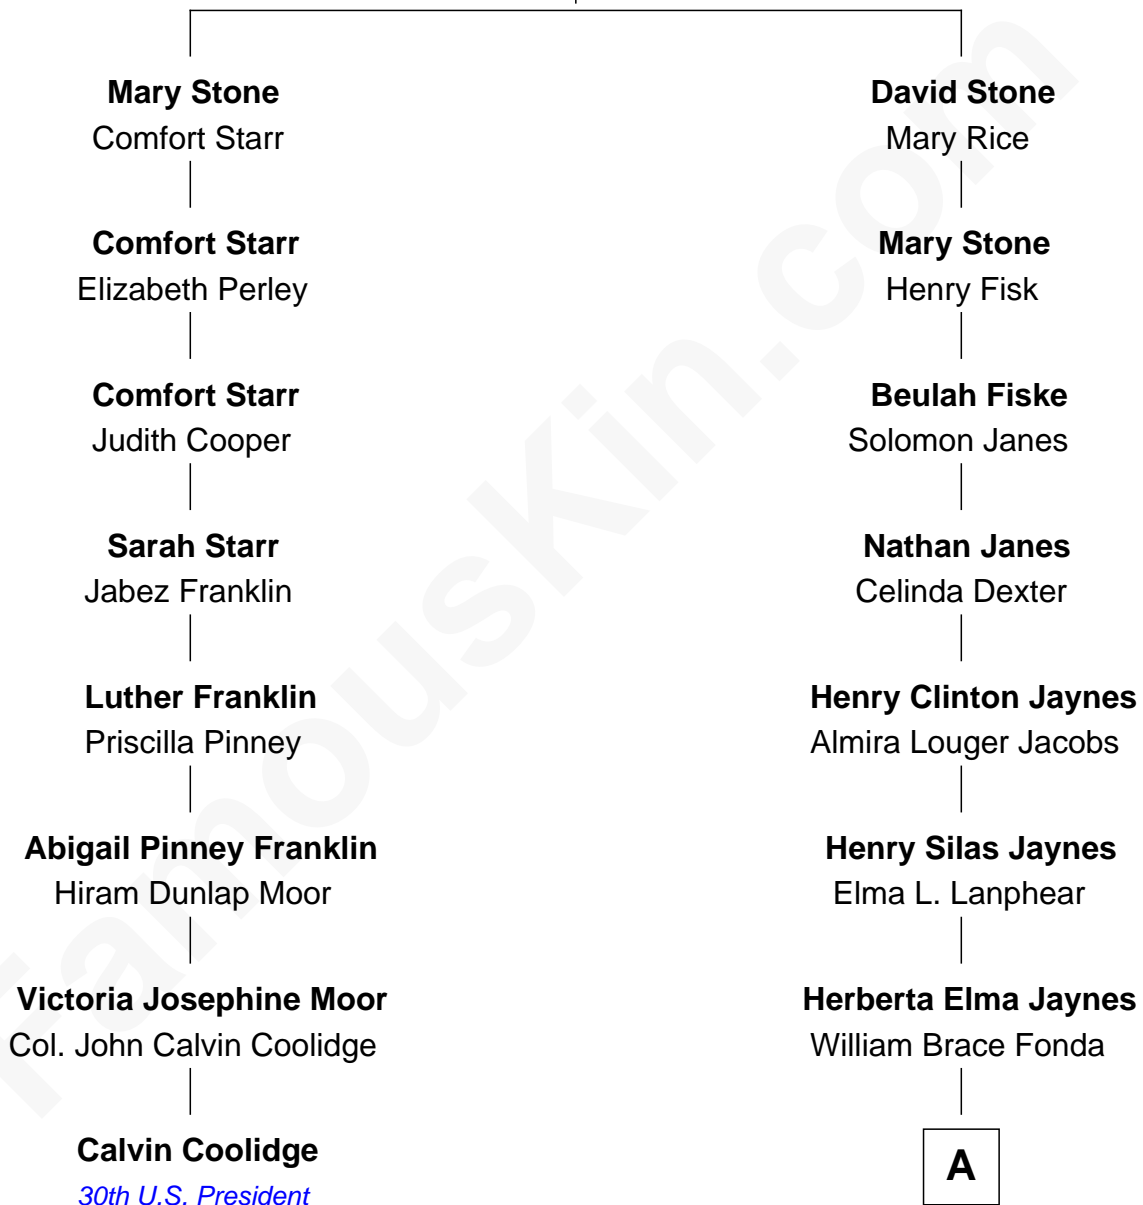

FamousKin.com Relationship Chart of

Calvin Coolidge

30th U.S. President

7th cousin 1 time removed of

Peter Fonda

TV and Movie Actor

Simon Stone

Mary Whipple