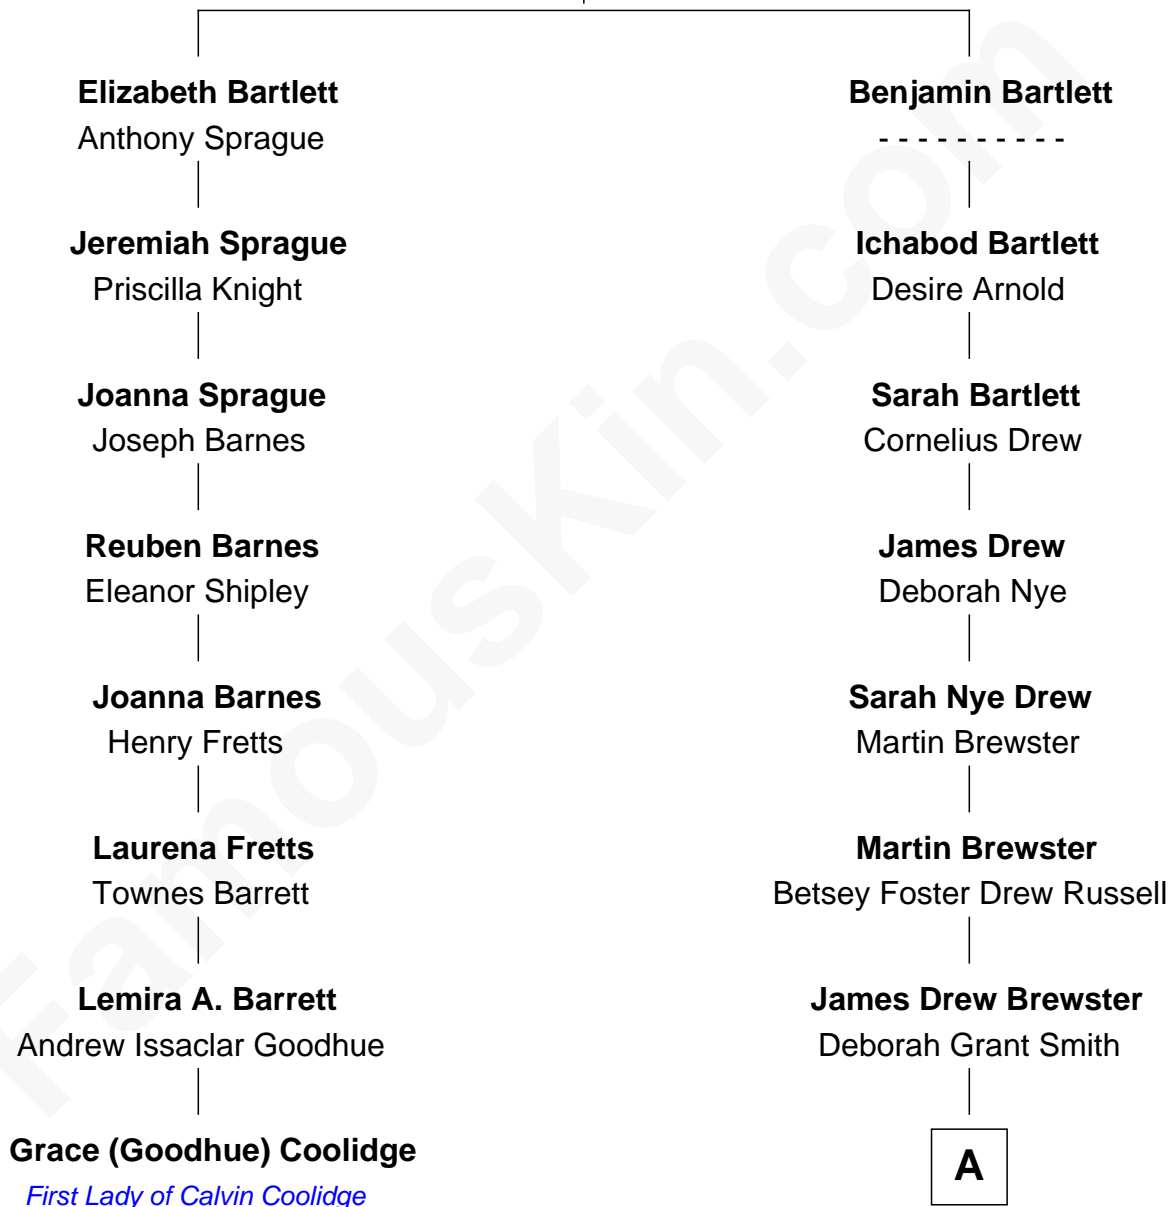

FamousKin.com
Relationship Chart of
Grace (Goodhue) Coolidge

First Lady of President Calvin Coolidge

7th cousin 1 time removed of

Admiral William Halsey
U.S. Navy - World War II

Robert Bartlett
 Mary Warren

A

—
Anne Masters Brewster
William Frederick Halsey

—
Admiral William Halsey
U.S. Navy - World War II

FamousKin.com