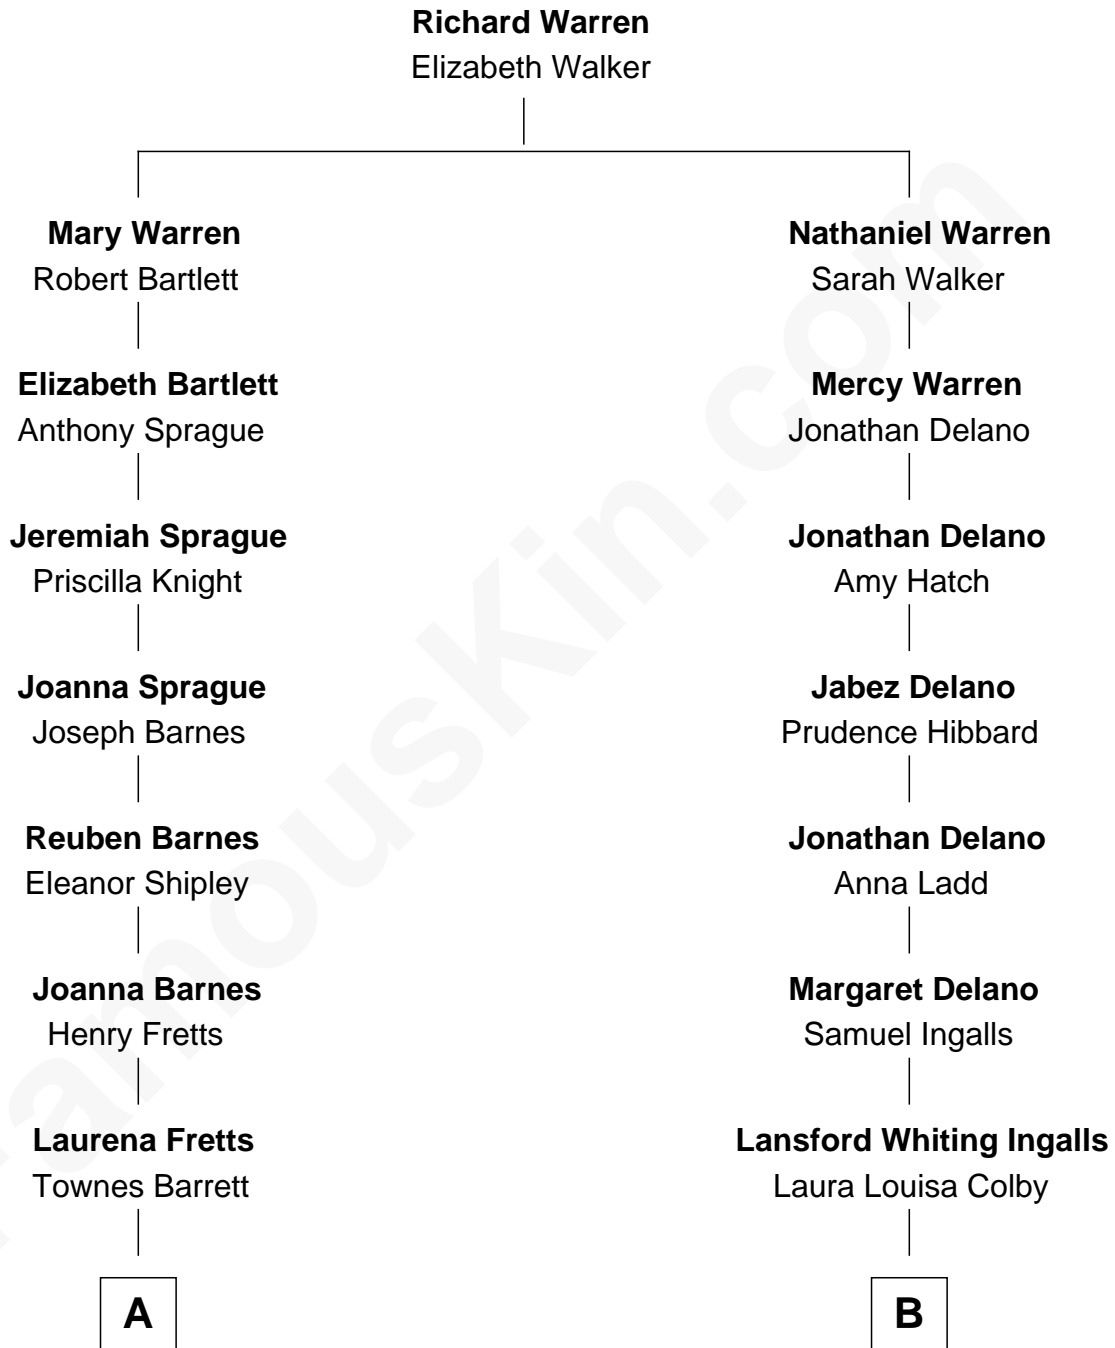

FamousKin.com
Relationship Chart of
Grace (Goodhue) Coolidge
First Lady of President Calvin Coolidge

8th cousin of
Laura Ingalls-Wilder
Author of Little House on the Prairie

A

Lemira A. Barrett
Andrew Issaclar Goodhue

Grace (Goodhue) Coolidge
First Lady of Calvin Coolidge

B

Charles Phillip Ingalls
Caroline Lake Quiner

Laura Ingalls-Wilder
Author of Little House on the Prairie

FamousKin.com