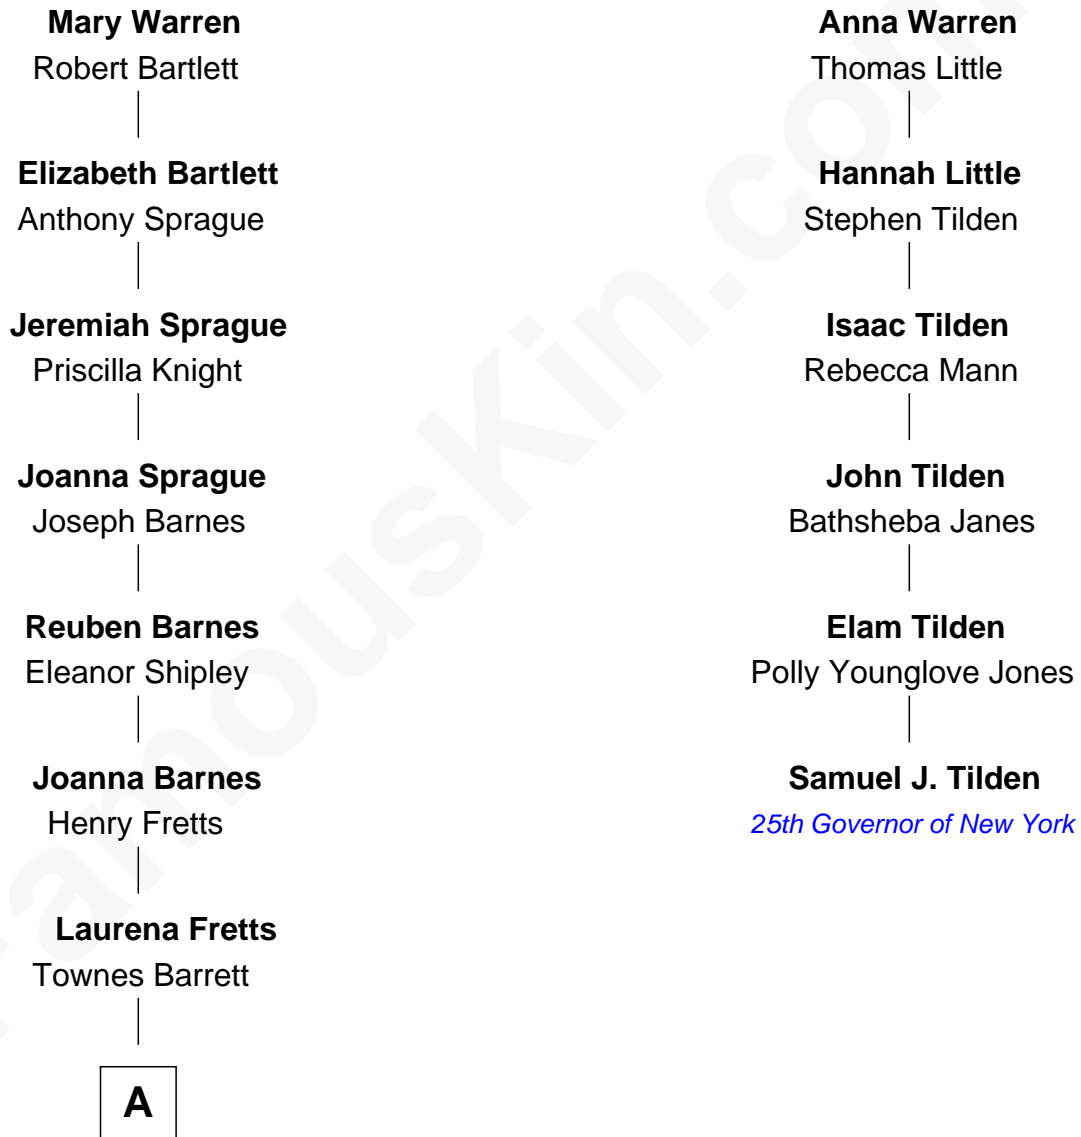

## Relationship Chart of Grace (Goodhue) Coolidge

*First Lady of President Calvin Coolidge*

5th cousin 3 times removed of

**Samuel J. Tilden**

*25th Governor of New York*

**Richard Warren**  
Elizabeth Walker