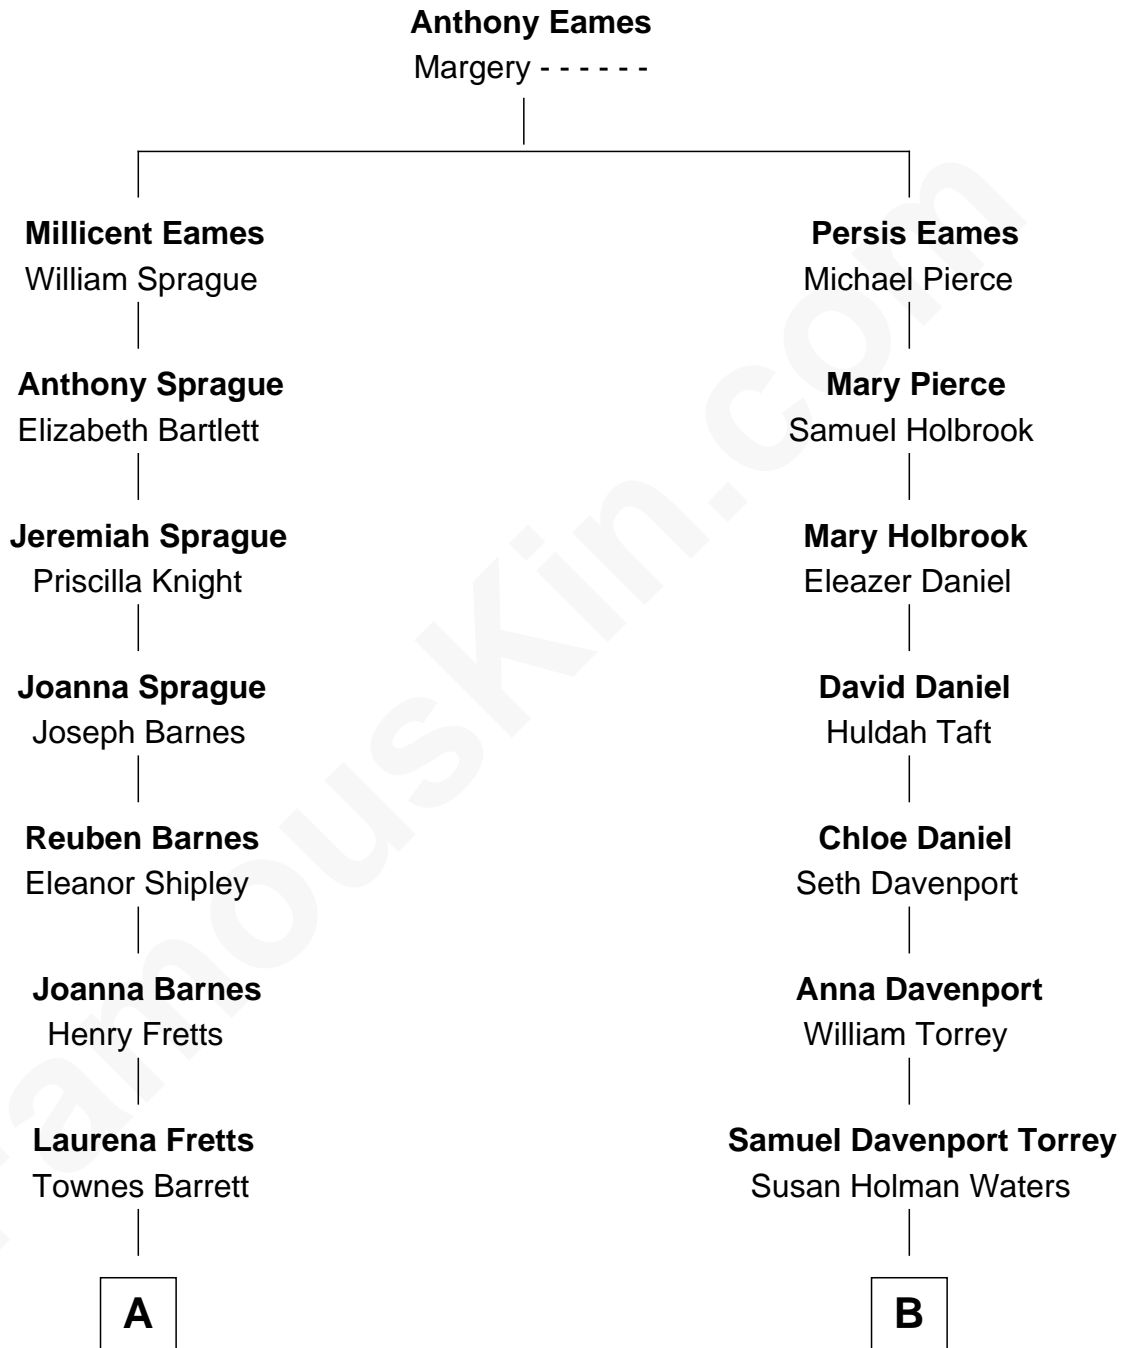

FamousKin.com
Relationship Chart of
Grace (Goodhue) Coolidge
First Lady of President Calvin Coolidge

8th cousin of
William Howard Taft
27th U.S. President

A

Lemira A. Barrett
Andrew Issacler Goodhue

Grace (Goodhue) Coolidge
First Lady of Calvin Coolidge

B

Louisa Maria Torrey
Alphonso Taft

William Howard Taft
27th U.S. President

FamousKin.com