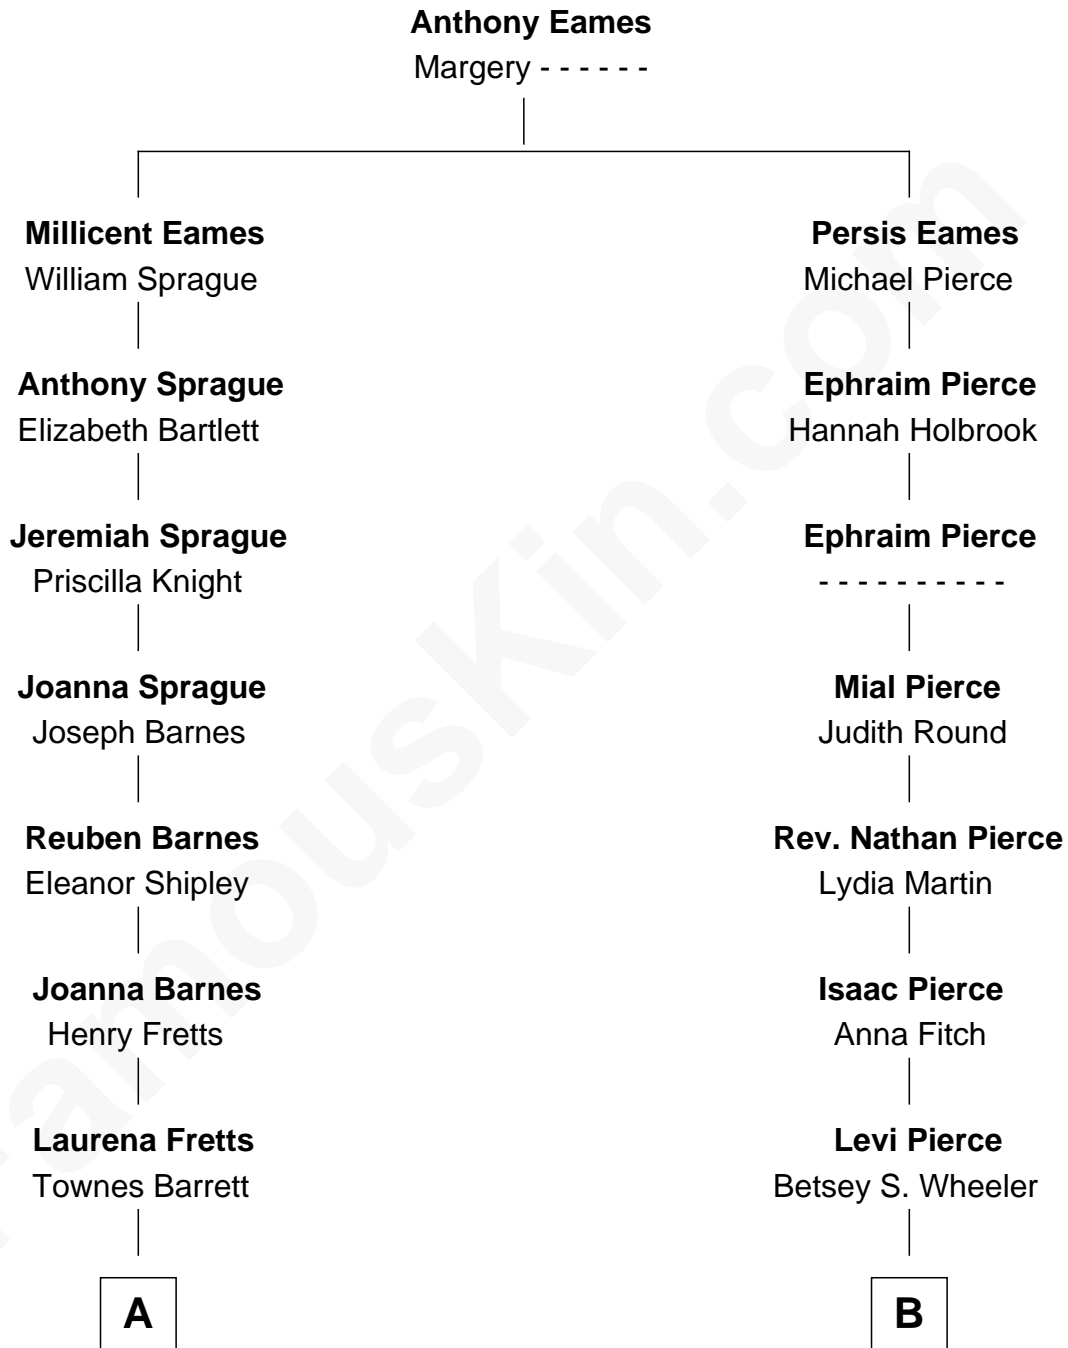

FamousKin.com
Relationship Chart of
Grace (Goodhue) Coolidge

First Lady of President Calvin Coolidge

8th cousin 4 times removed of

Jonathan Bush

Co-founder and CEO of athenahealth

A

Lemira A. Barrett
Andrew Issaclar Goodhue

Grace (Goodhue) Coolidge
First Lady of Calvin Coolidge

B

Elizabeth Slade Pierce
Cortland Philip Livingston Butler

Mary Elizabeth Butler
Robert Emmet Sheldon

Flora Sheldon
Samuel Prescott Bush

Prescott Sheldon Bush
Dorothy Wear Walker