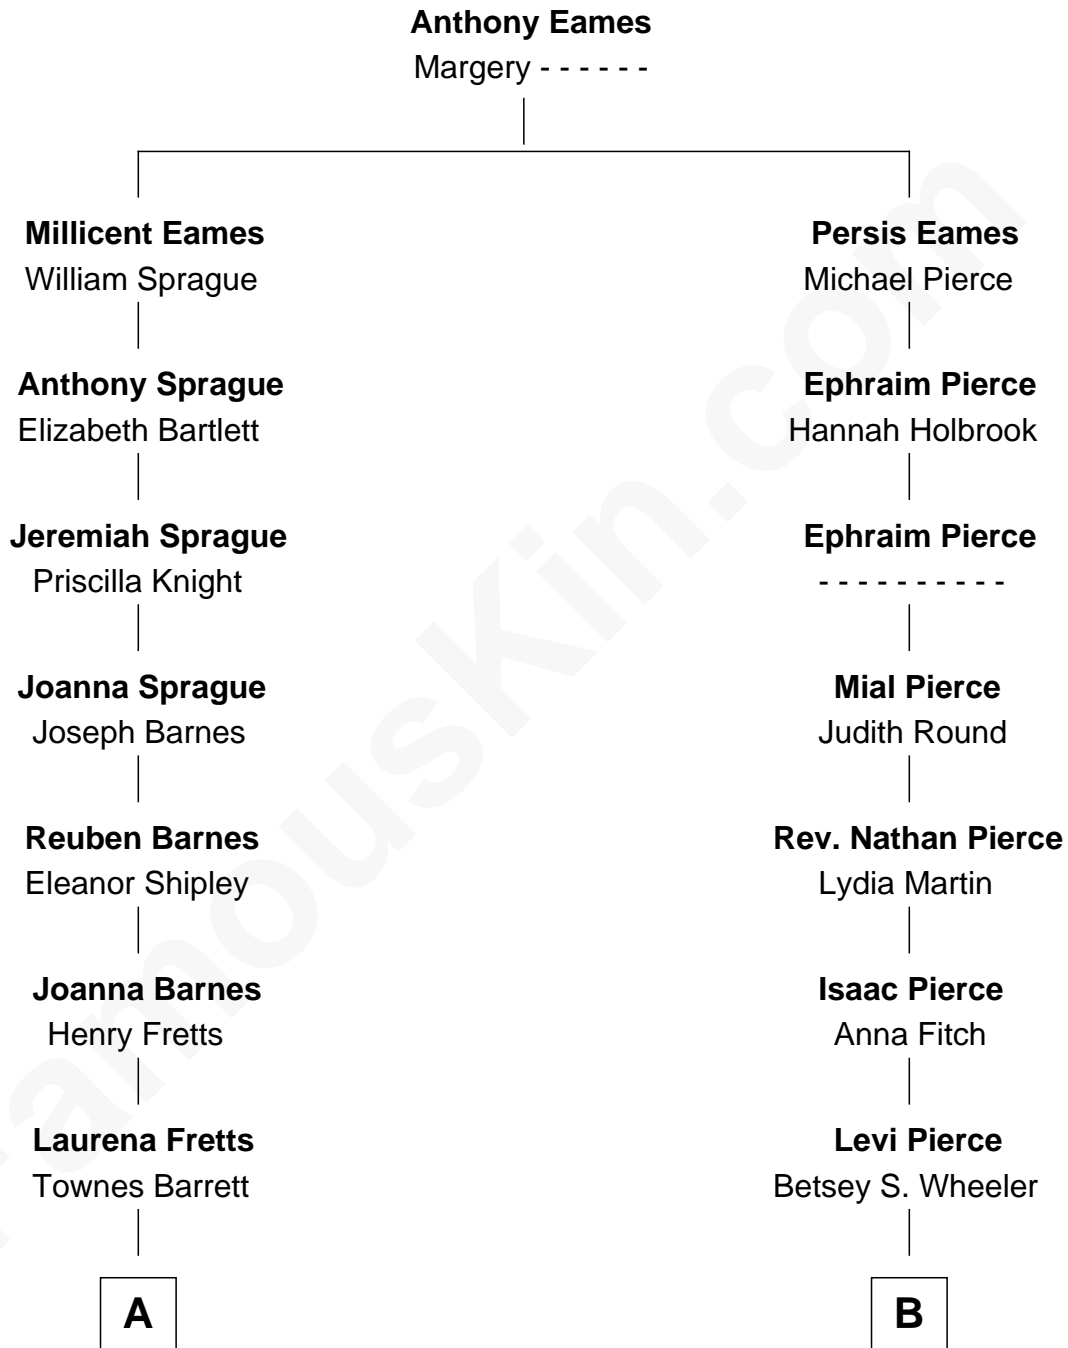

FamousKin.com

Relationship Chart of Grace (Goodhue) Coolidge

First Lady of President Calvin Coolidge

8th cousin 4 times removed of

Billy Bush

TV Personality and Host

A

Lemira A. Barrett
Andrew Issaclar Goodhue

Grace (Goodhue) Coolidge
First Lady of Calvin Coolidge

B

Elizabeth Slade Pierce
Cortland Philip Livingston Butler

Mary Elizabeth Butler
Robert Emmet Sheldon

Flora Sheldon
Samuel Prescott Bush

Prescott Sheldon Bush
Dorothy Wear Walker