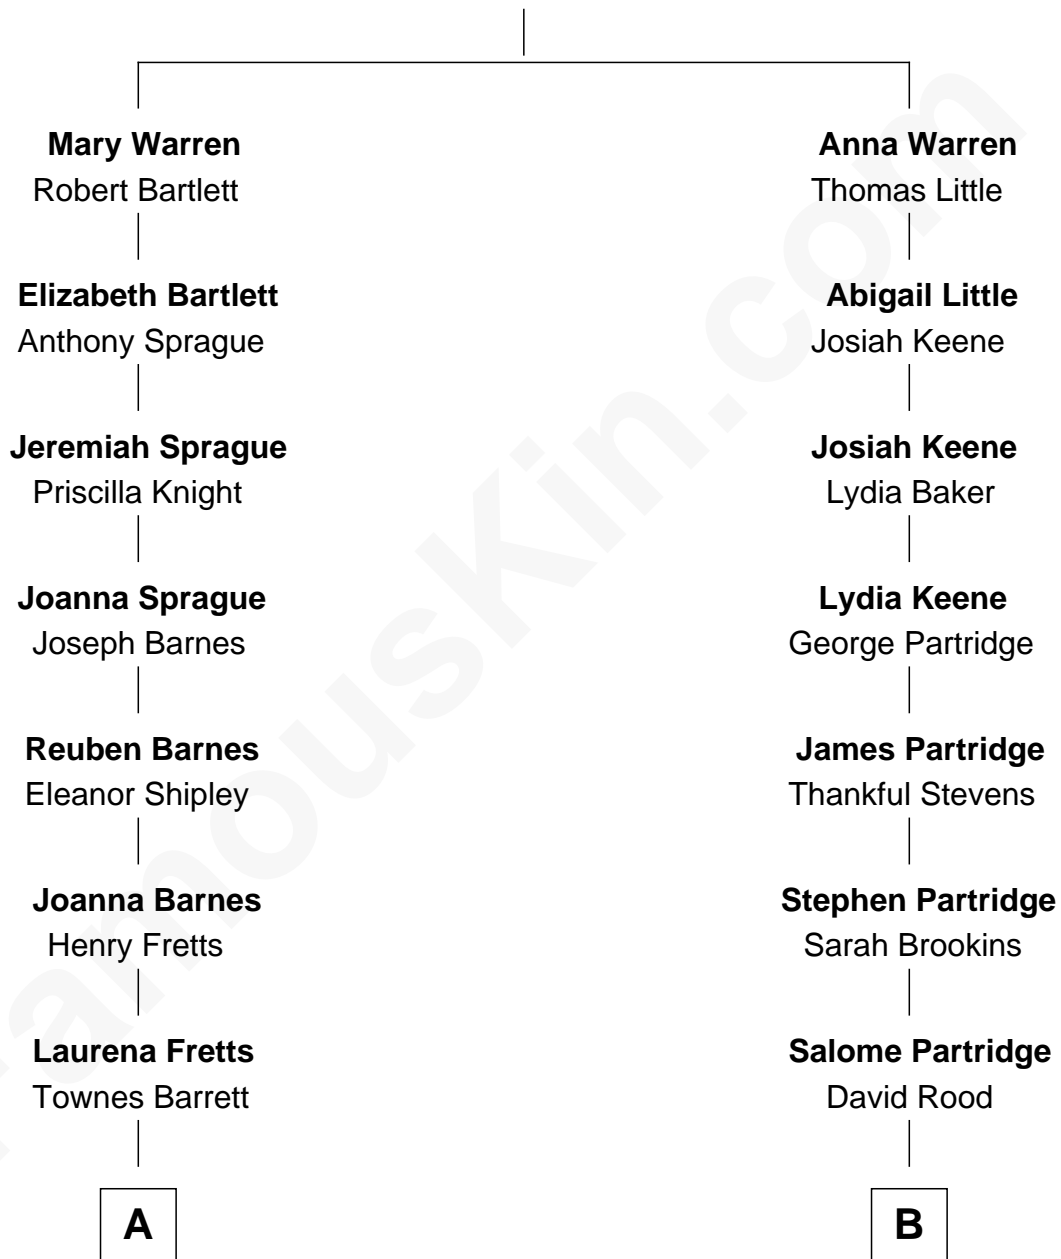

## Relationship Chart of Grace (Goodhue) Coolidge

*First Lady of President Calvin Coolidge*

8th cousin 4 times removed of

**Billy Bush**

*TV Personality and Host*

**Richard Warren**  
Elizabeth Walker

**A**

**Lemira A. Barrett**  
Andrew Issacler Goodhue

**Grace (Goodhue) Coolidge**  
*First Lady of Calvin Coolidge*

**B**

**Roxanna Rood**  
William Nelson Deland

**Mary Salome Deland**  
Eugene Hobart Robbins