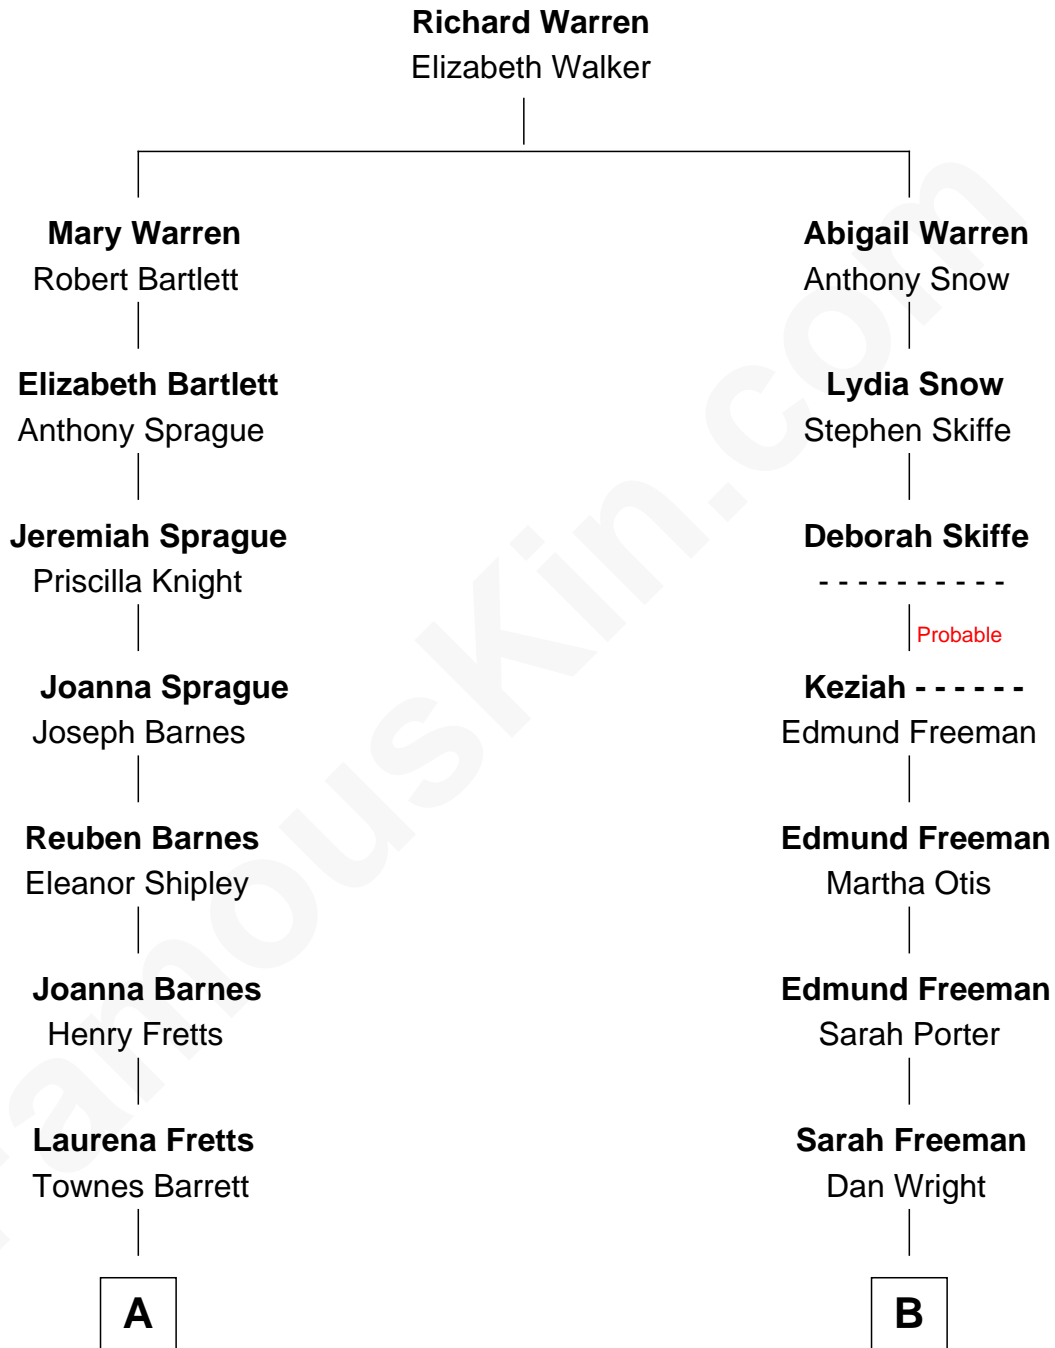

# FamousKin.com

## Relationship Chart of Grace (Goodhue) Coolidge

*First Lady of President Calvin Coolidge*

8th cousin 1 time removed of

**Orville Wright**

*Wright Brothers - Aviation Pioneer*

**A**

**Lemira A. Barrett**  
Andrew Issacler Goodhue

**Grace (Goodhue) Coolidge**  
*First Lady of Calvin Coolidge*

**B**

**Dan Wright**  
Catherine Reeder

**Bishop Milton Wright**  
Susan Catherine Koerner

**Orville Wright**  
*Aviation Pioneer*

FamousKin.com