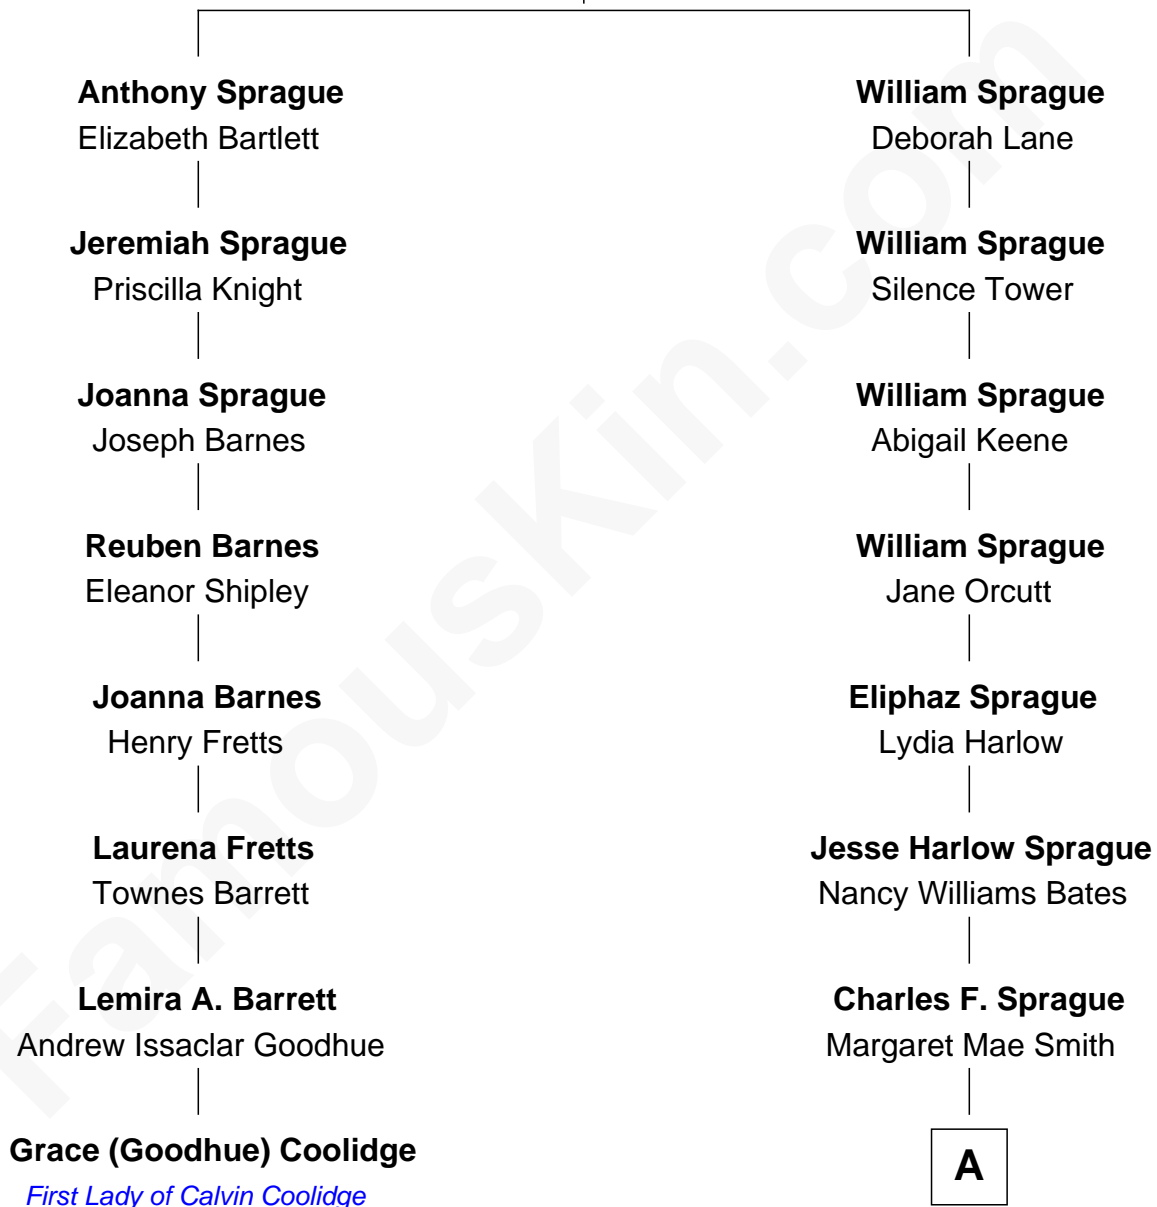

## Relationship Chart of

### Grace (Goodhue) Coolidge

*First Lady of President Calvin Coolidge*

7th cousin 2 times removed of

**Sprague Grayden**  
*TV and Movie Actress*

**William Sprague**  
Millicent Eames

A

Charles Freemont Sprague

Ova Mona Evans

Lois Sprague

William Michael Grayden

Sprague Grayden

*TV and Movie Actress*