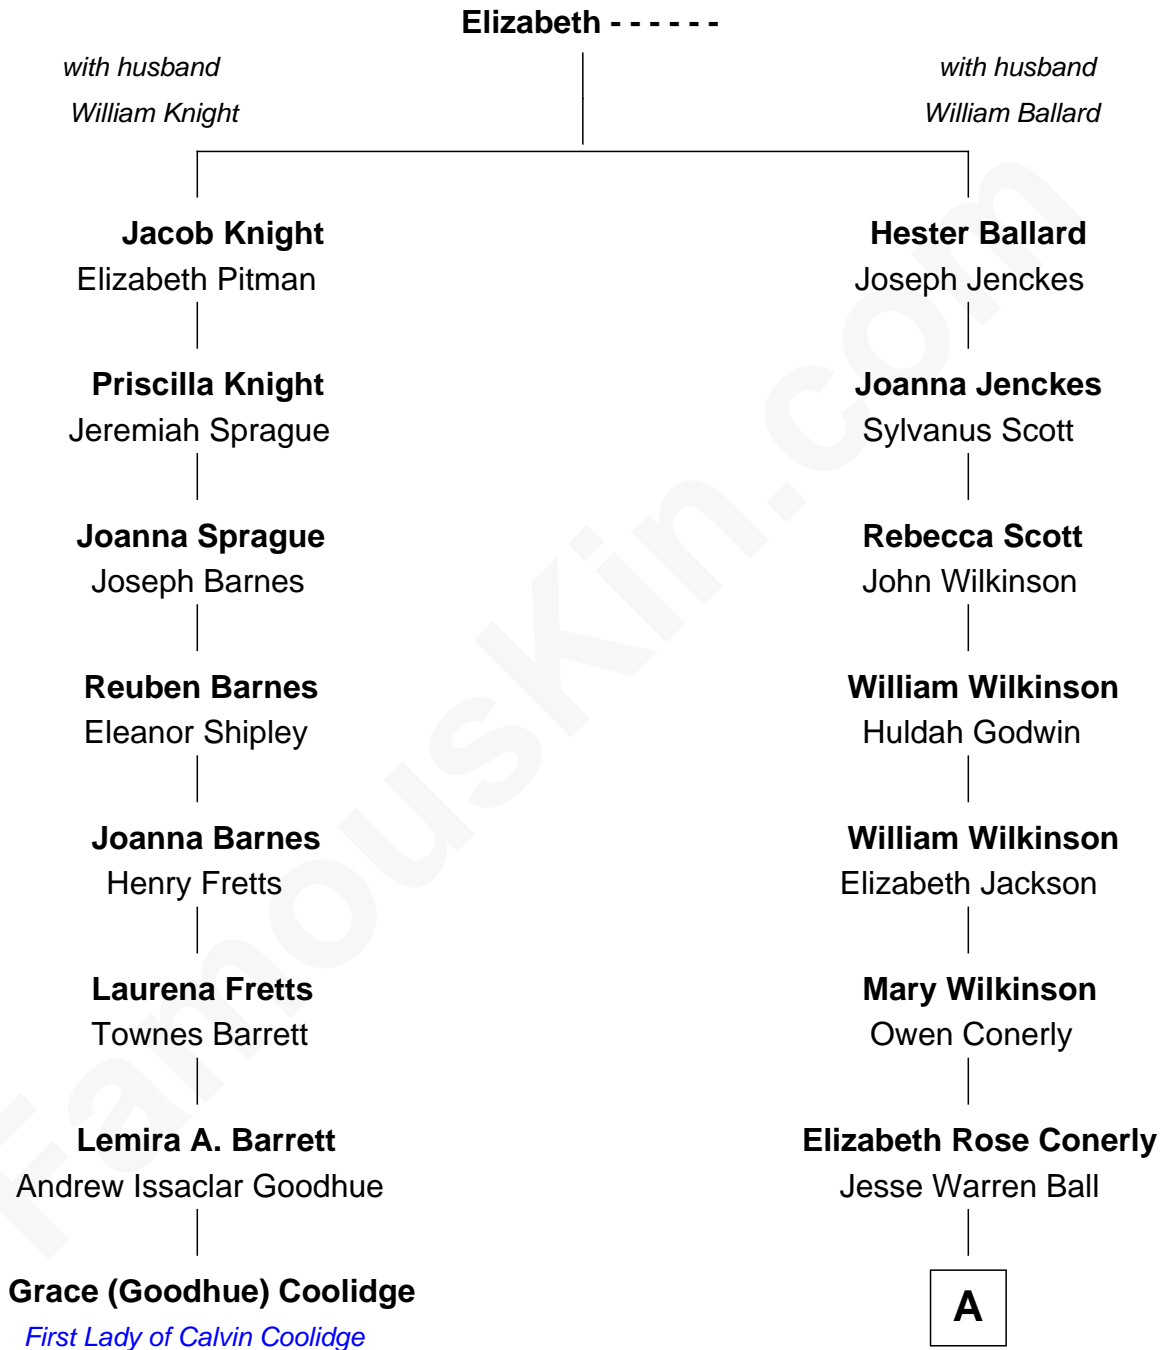

FamousKin.com
Relationship Chart of
Grace (Goodhue) Coolidge
First Lady of President Calvin Coolidge

7th cousin 5 times removed of

Britney Spears
Singer, Entertainer

A

Needham Luke Ball
Cynthia McGown Bracey

Kiturah Ball
William Nelson Forbes

William Nelson Forbes
Lexie May Thompson

Emma Jean Forbes
June Austin Spears

James Parnell Spears
Lynne Irene Bridges

Britney Spears
Singer, Entertainer