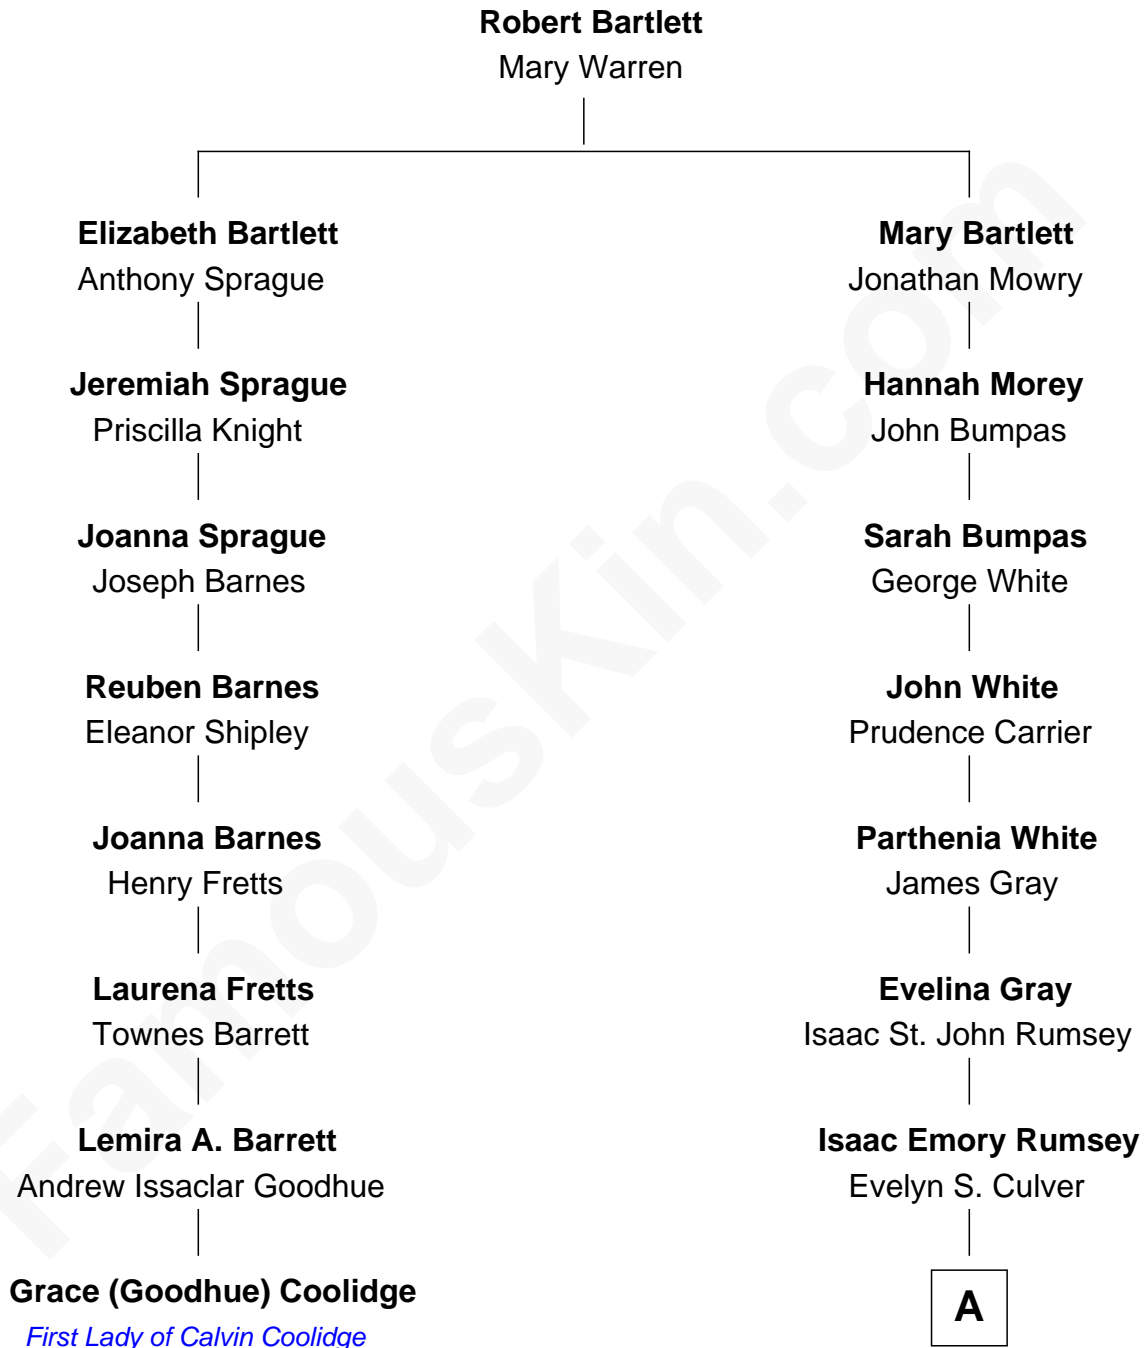

**FamousKin.com**  
**Relationship Chart of**  
**Grace (Goodhue) Coolidge**  
*First Lady of President Calvin Coolidge*

7th cousin 3 times removed of

**Shelley Fabares**  
*TV and Movie Actress*

**A**

James C. Rumsey

Ettie May Lawton

Ethel May Rumsey

Samuel Hamilton Eyler

Elsa Rose Eyler

James Alan Fabares

**Shelley Fabares**

*TV and Movie Actress*