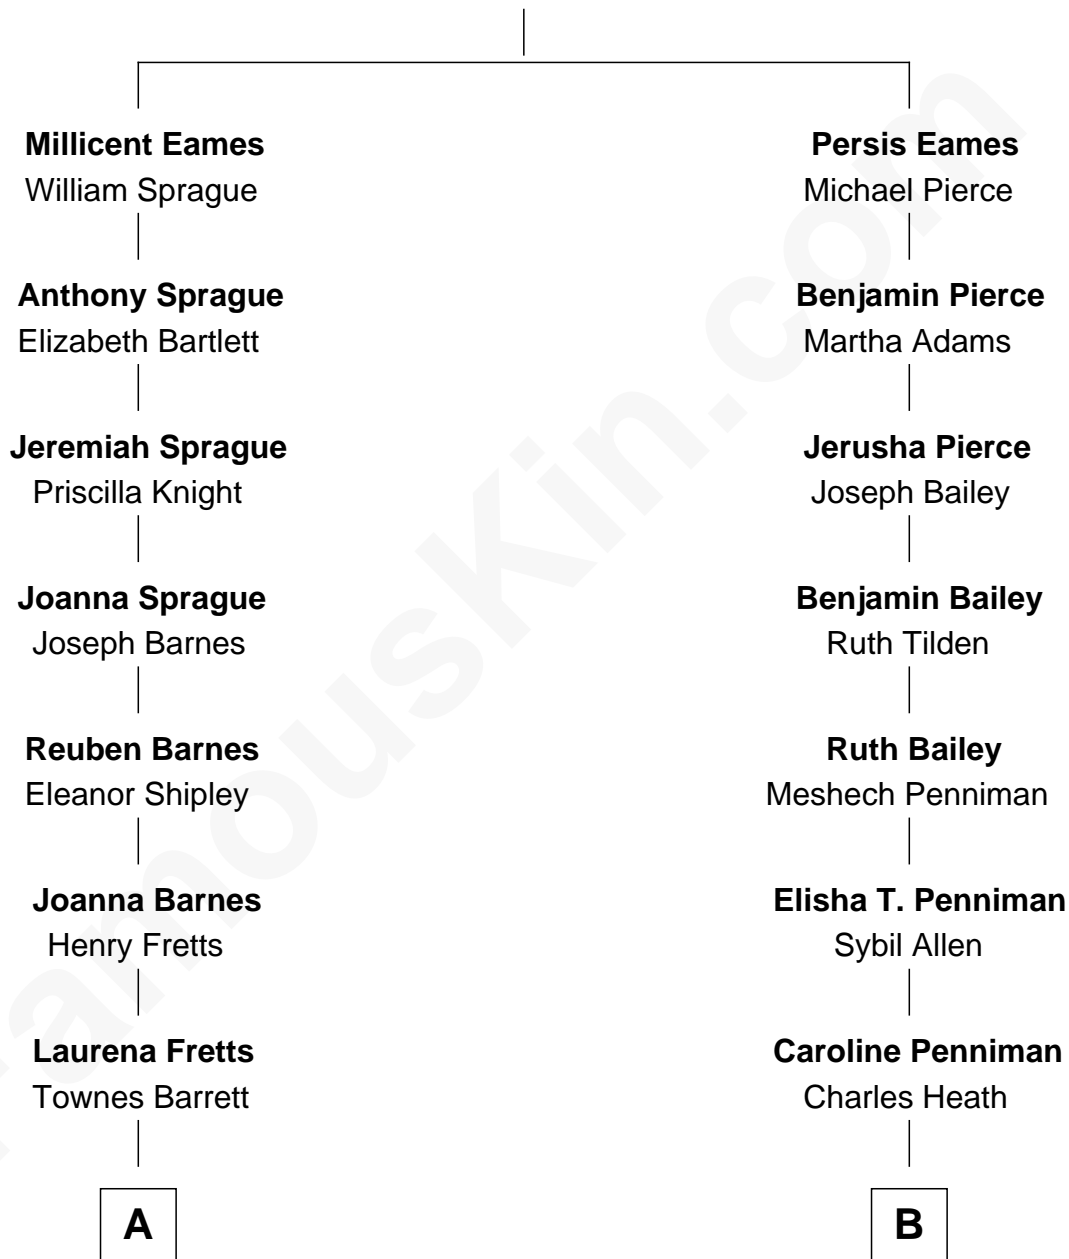

## Relationship Chart of Grace (Goodhue) Coolidge

*First Lady of President Calvin Coolidge*

8th cousin 2 times removed of

**Sam Waterston**

*Stage, TV and Movie Actor*

**Anthony Eames**

Margery - - - - -

**A**

**Lemira A. Barrett**  
Andrew Issaclar Goodhue

**Grace (Goodhue) Coolidge**  
*First Lady of Calvin Coolidge*

**B**

**Mary Caroline Heath**  
Edward Atkinson

**Robert Whitman Atkinson**  
Ellizabeth Bispham Page

**Alice Tucker Atkinson**  
George Chychele Waterston

**Sam Waterston**  
*Stage, TV and Movie Actor*