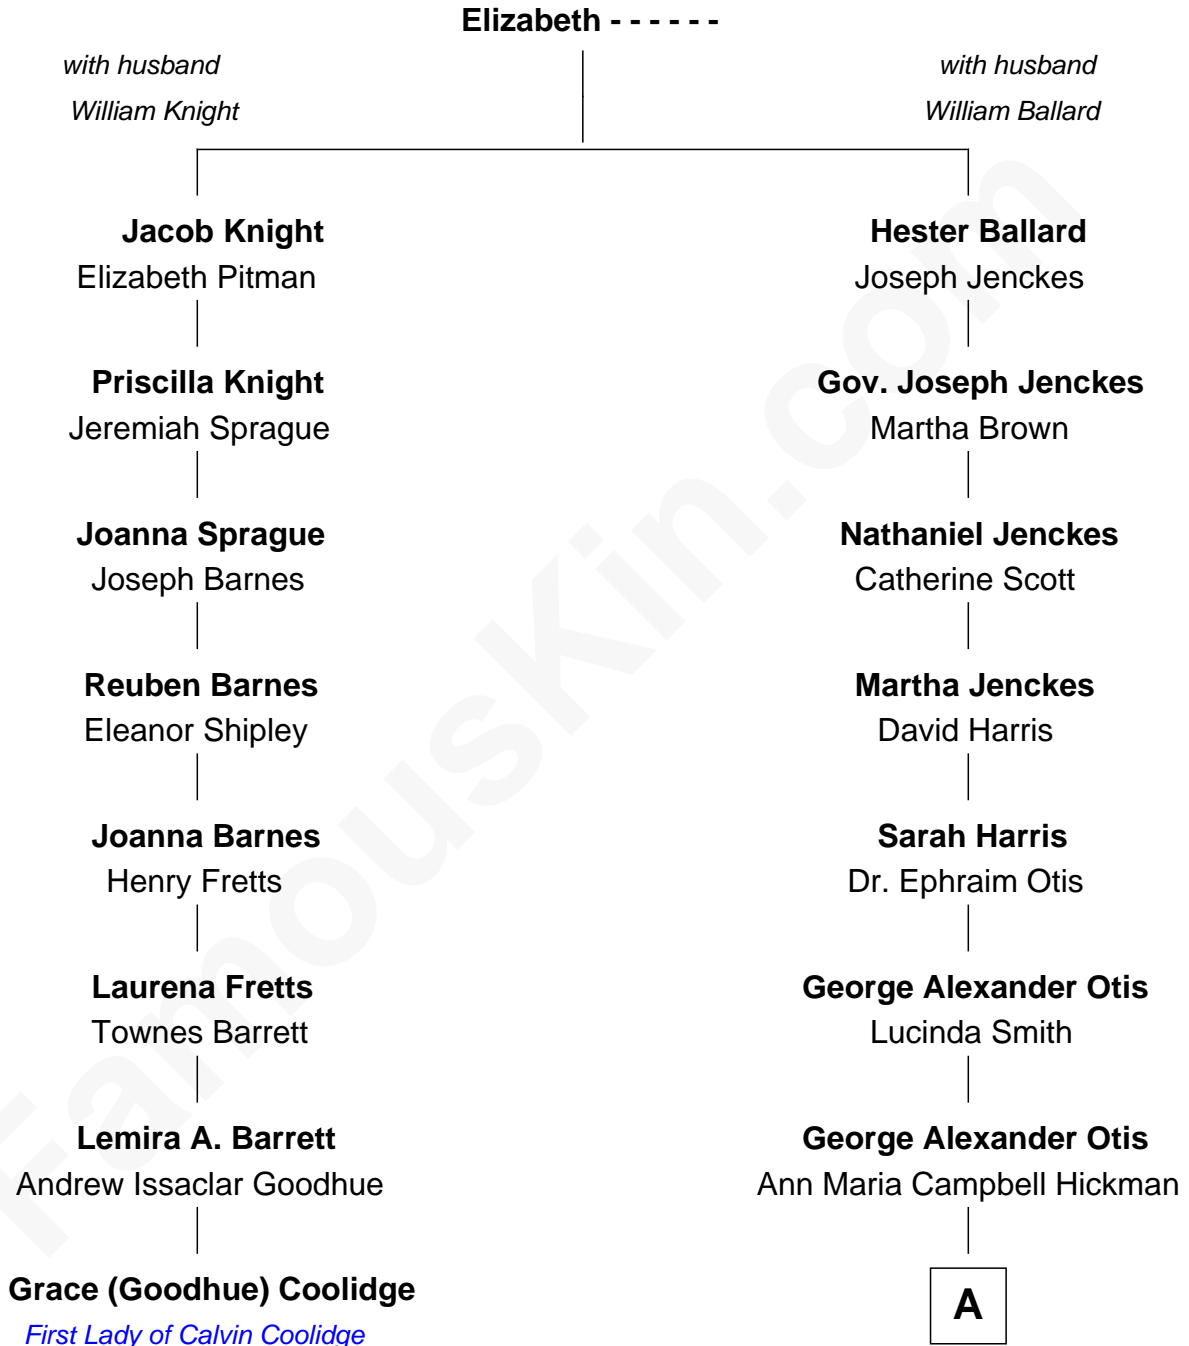

**FamousKin.com**  
**Relationship Chart of**  
**Grace (Goodhue) Coolidge**  
*First Lady of President Calvin Coolidge*

7th cousin 4 times removed of

**George Winston**  
*New Age Pianist*

A

Dr. George Alexander Otis

Pauline Clark Baurly

Anna Marie Otis

Isaac Winston

George Otis Winston

Helen Comfort Stagg

George Otis Winston

Mary Annabel Bohannon

George Winston