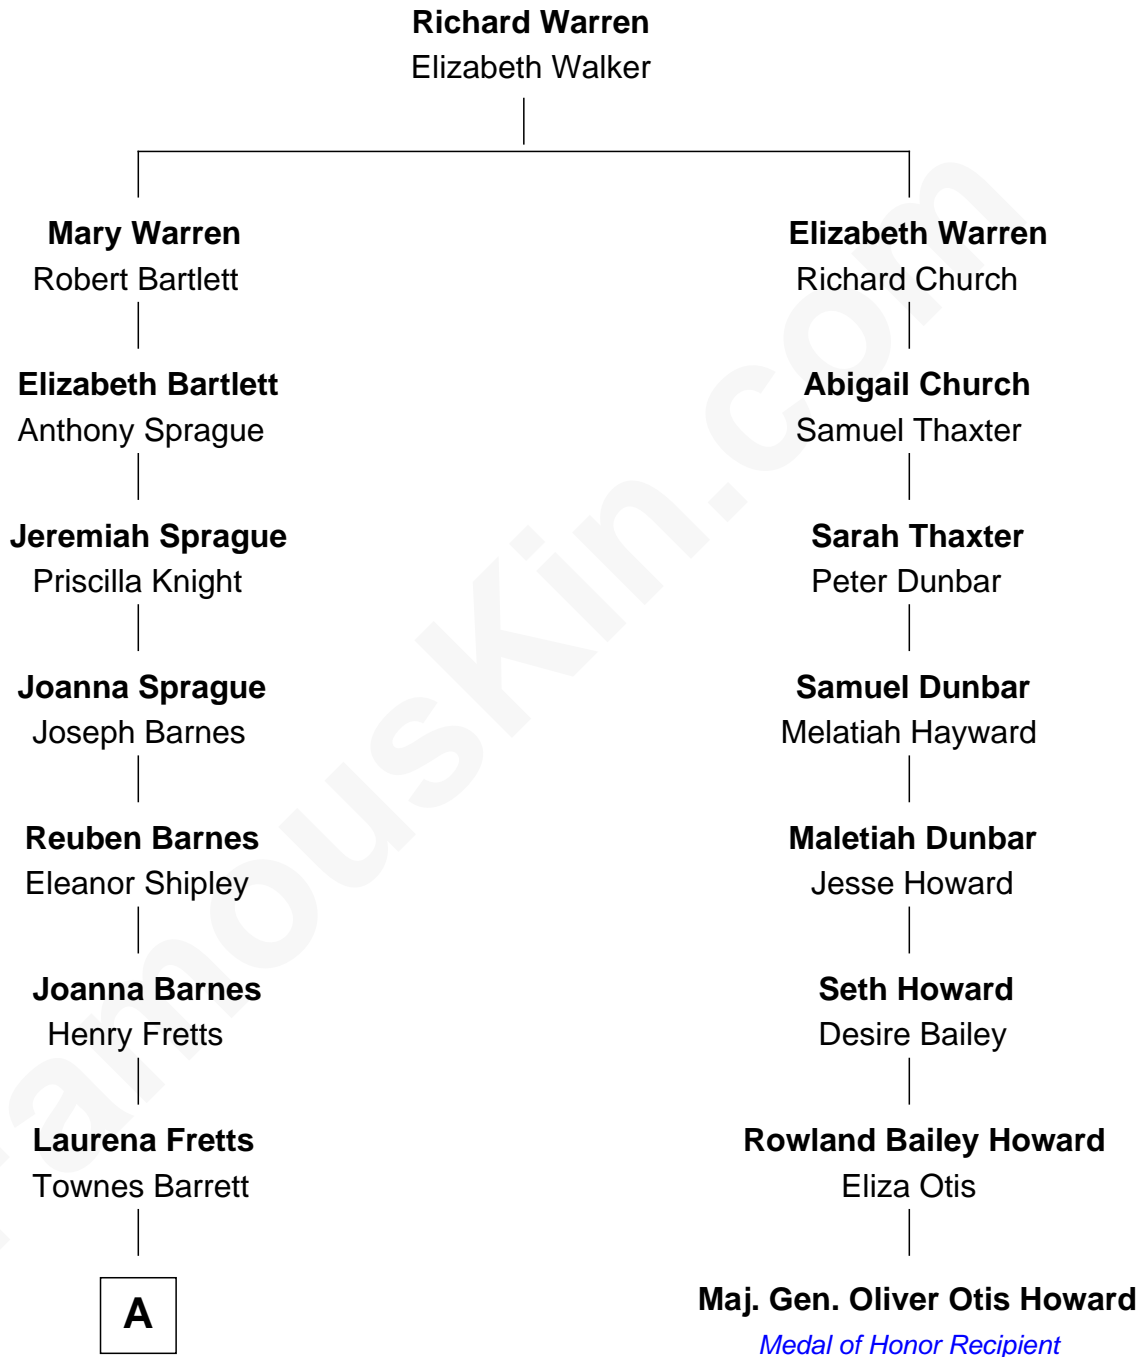

**FamousKin.com**  
**Relationship Chart of**  
**Grace (Goodhue) Coolidge**

*First Lady of President Calvin Coolidge*

**7th cousin 1 time removed of**

**Maj. Gen. Oliver Otis Howard**

*Medal of Honor Recipient U. S. Civil War*

A

—  
**Lemira A. Barrett**  
Andrew Issacler Goodhue

—  
**Grace (Goodhue) Coolidge**  
*First Lady of Calvin Coolidge*

FamousKin.com