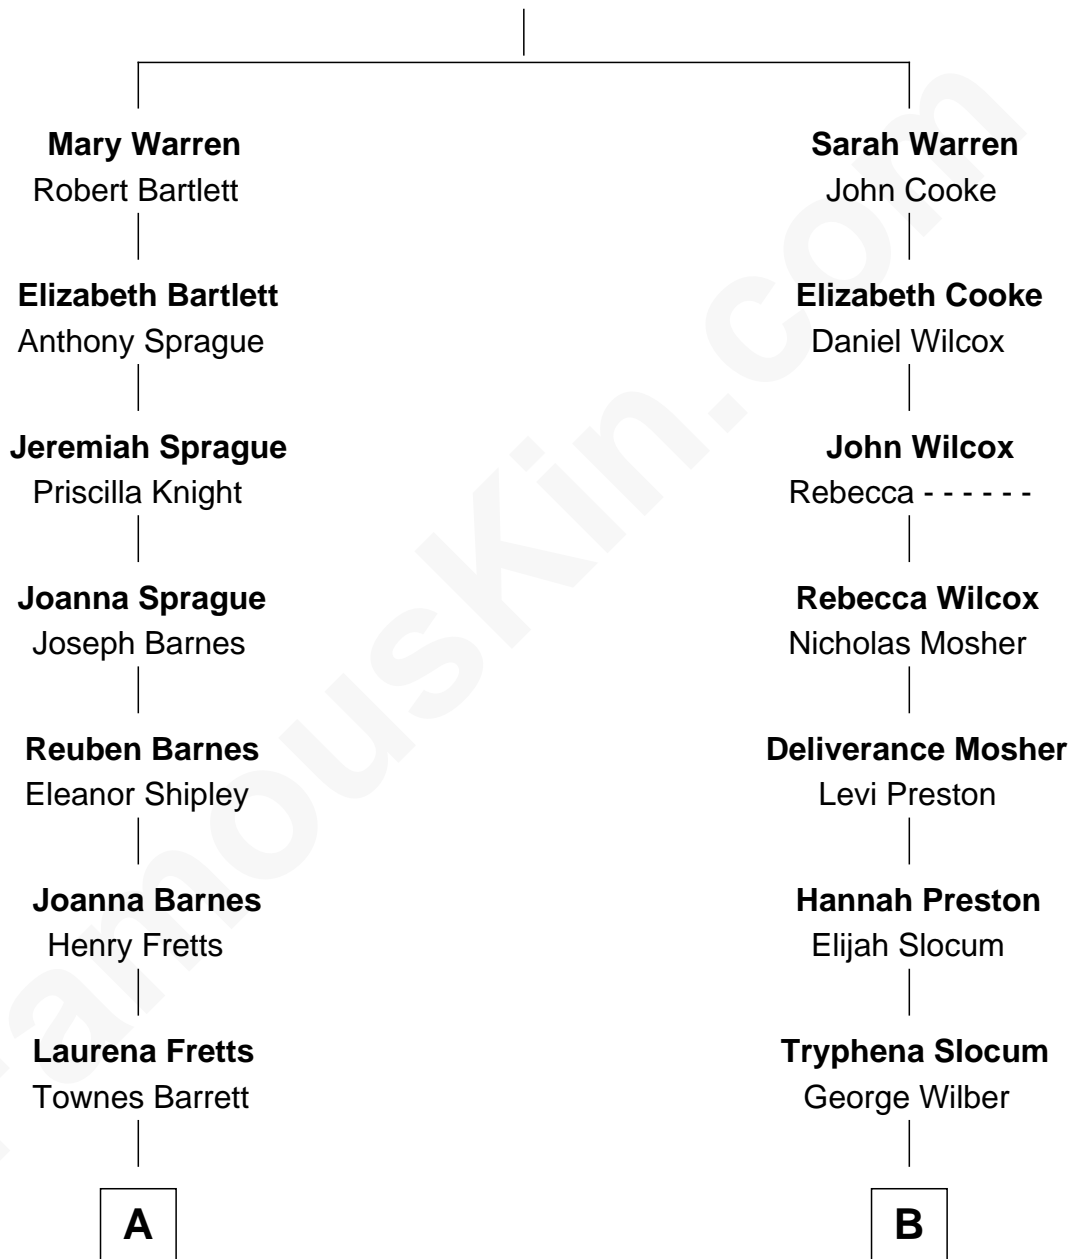

**FamousKin.com**  
**Relationship Chart of**  
**Grace (Goodhue) Coolidge**  
*First Lady of President Calvin Coolidge*

8th cousin 2 times removed of

**Ann B. Davis**  
*TV Actress*

**Richard Warren**  
 Elizabeth Walker

**A**

**Lemira A. Barrett**  
Andrew Issaclar Goodhue

**Grace (Goodhue) Coolidge**  
*First Lady of Calvin Coolidge*

**B**

**Hannah E. Wilber**  
Jacob Burnett Hamilton

**Adeline Webster Hamilton**  
Frank Virgil Davis

**Cassius Miles Davis**  
Marguerite Stott

**Ann B. Davis**  
*TV Actress*