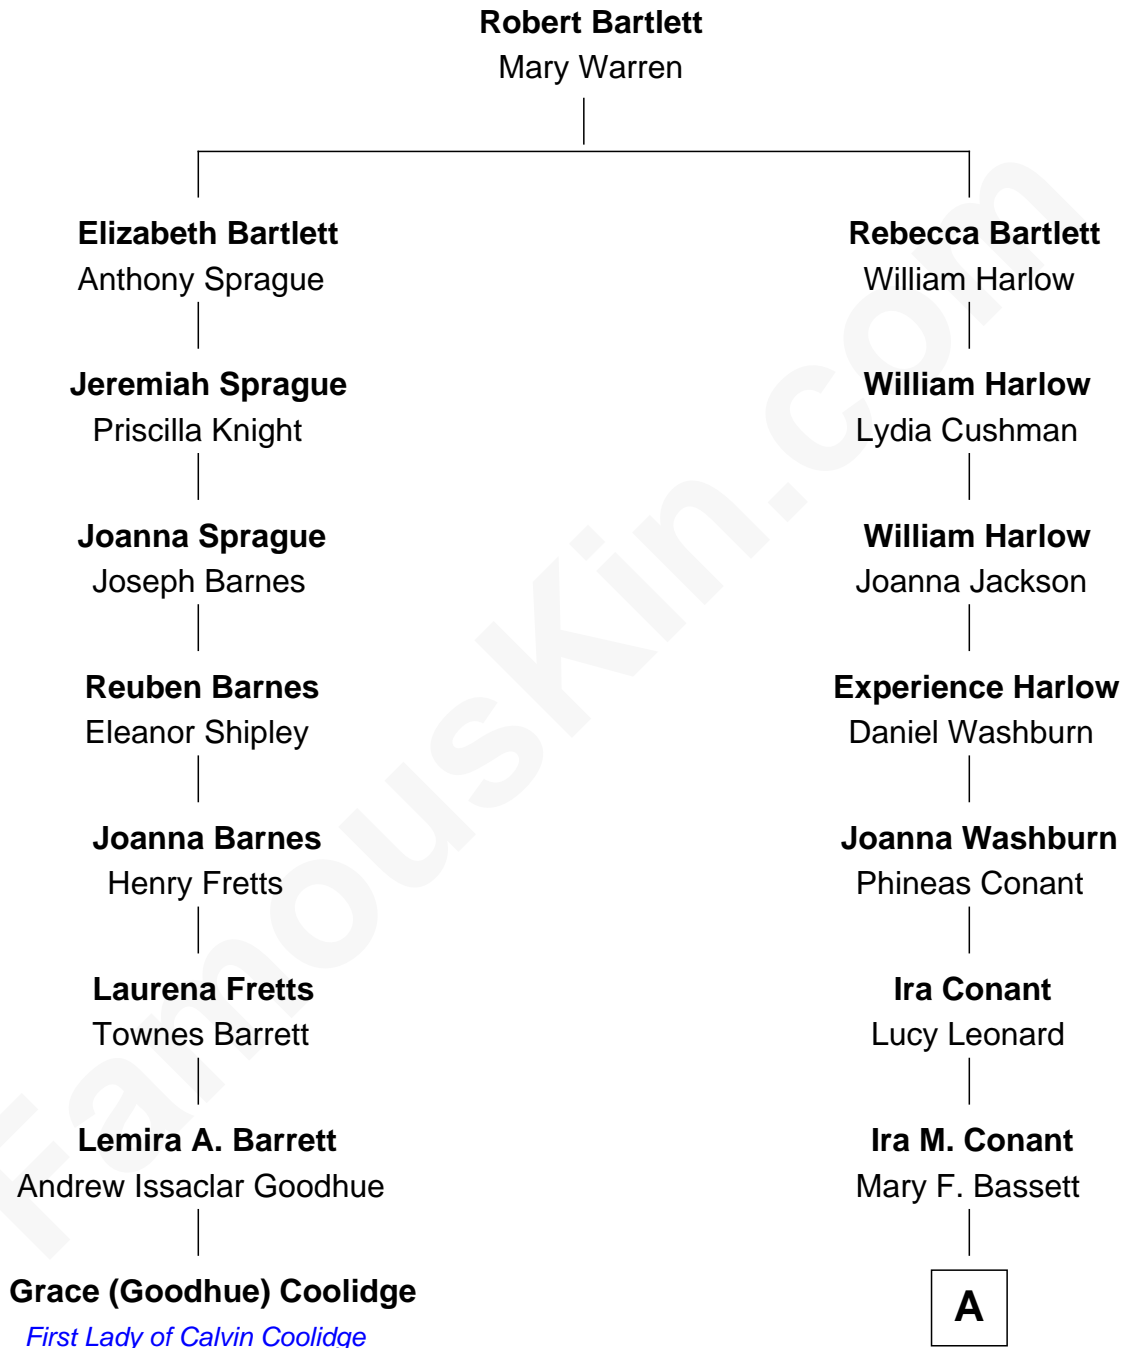

FamousKin.com

Relationship Chart of Grace (Goodhue) Coolidge

First Lady of President Calvin Coolidge

7th cousin 4 times removed of

Nat Faxon

Actor, Comedian, Director and Screenwriter

A

Herbert Ira Conant

Alleda B. Pierce

Marie Bassett Conant

Dr. Nathaniel Wales Faxon

William Otis Faxon

Frances Mary Parker

Dr. David Parker Faxon

Monica Andrea Kersten

Nat Faxon