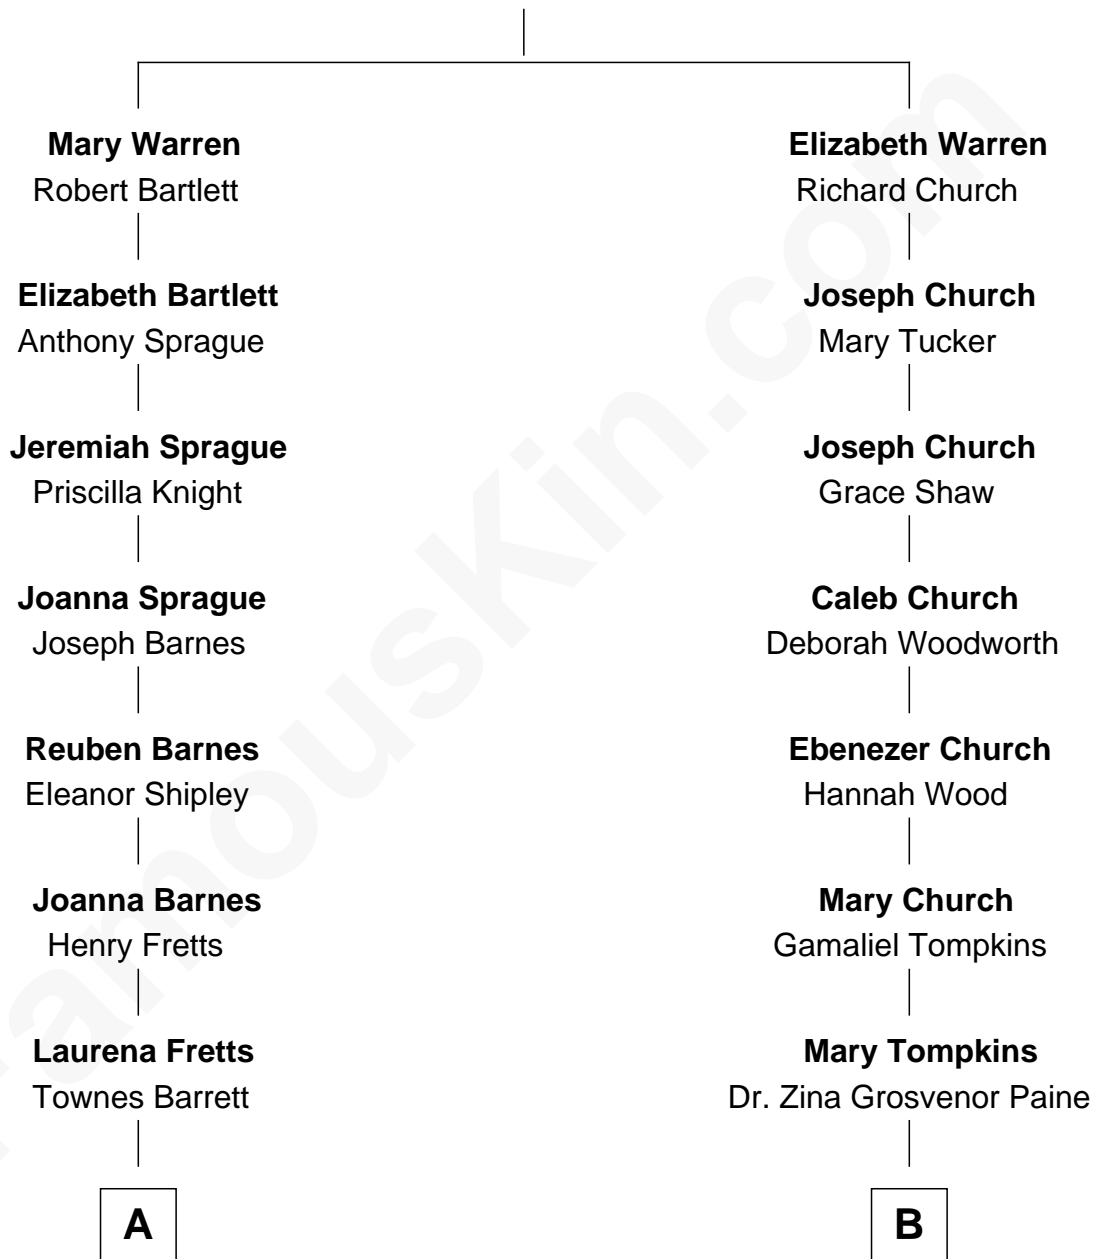

FamousKin.com
Relationship Chart of
Grace (Goodhue) Coolidge

First Lady of President Calvin Coolidge

8th cousin 1 time removed of

Charles M. Dale

66th Governor of New Hampshire

Richard Warren
 Elizabeth Walker

A

Lemira A. Barrett
Andrew Issaclar Goodhue

Grace (Goodhue) Coolidge
First Lady of Calvin Coolidge

B

Nathaniel Tompkins Paine
Martha Mariah Milby

Maud Paine
Fred Vernon Dale

Charles M. Dale
66th Governor of New Hampshire