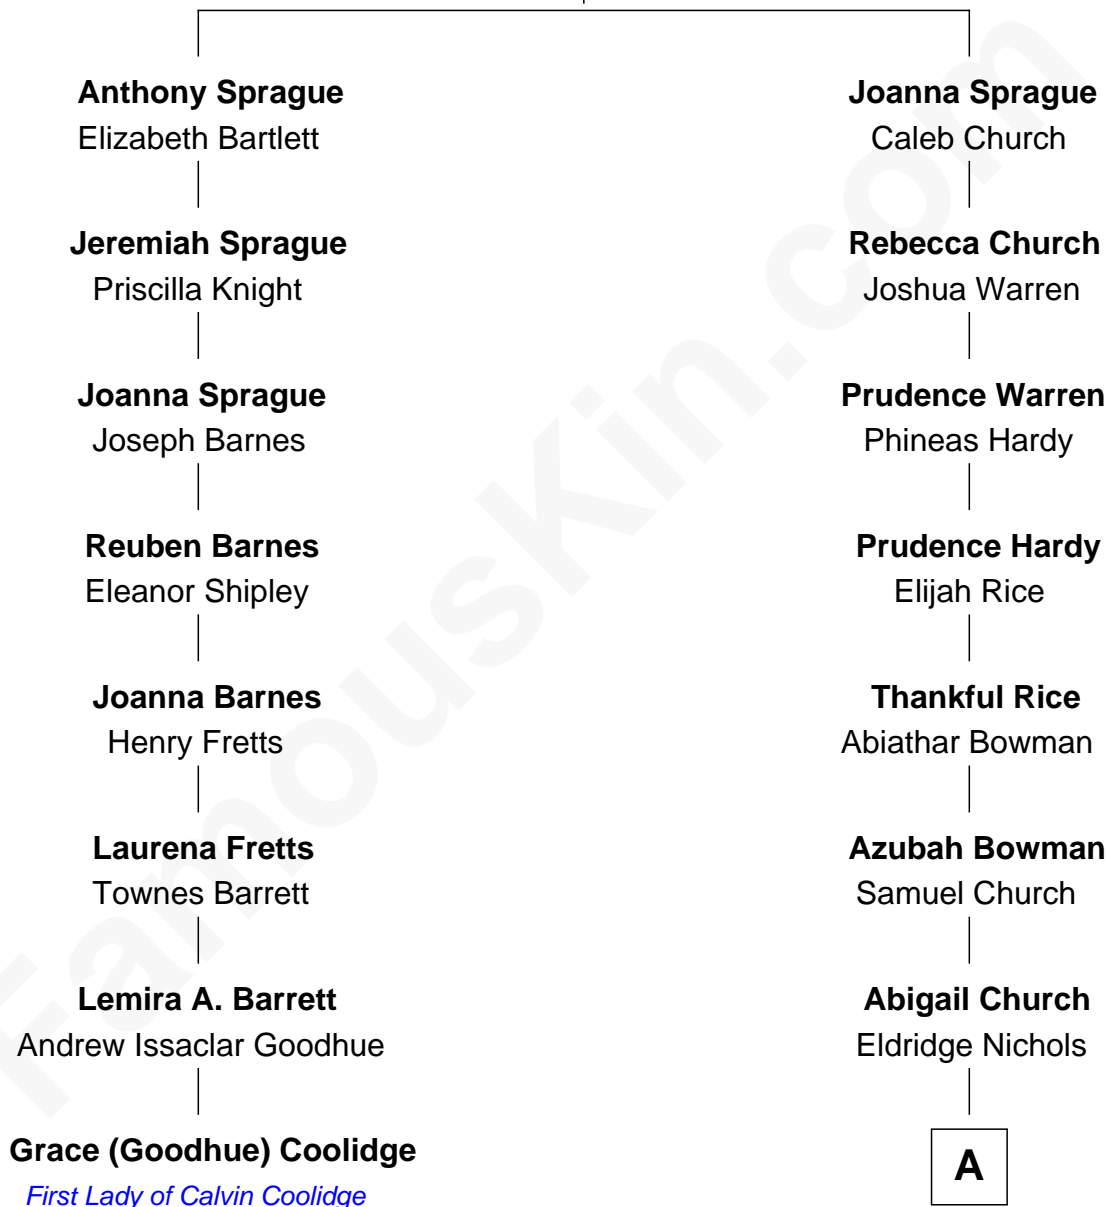

**FamousKin.com**  
**Relationship Chart of**  
**Grace (Goodhue) Coolidge**  
*First Lady of President Calvin Coolidge*

7th cousin 6 times removed of

**Taylor Lautner**  
*TV and Movie Actor*

**William Sprague**  
 Millicent Eames

**A**

**George Nichols**

Louise Harriett Randall

**Wayland Albert Nichols**

Fannie Blanche Sisco

**Frank James Nichols**

Olive F. Allen

**Keith Francis Nichols**