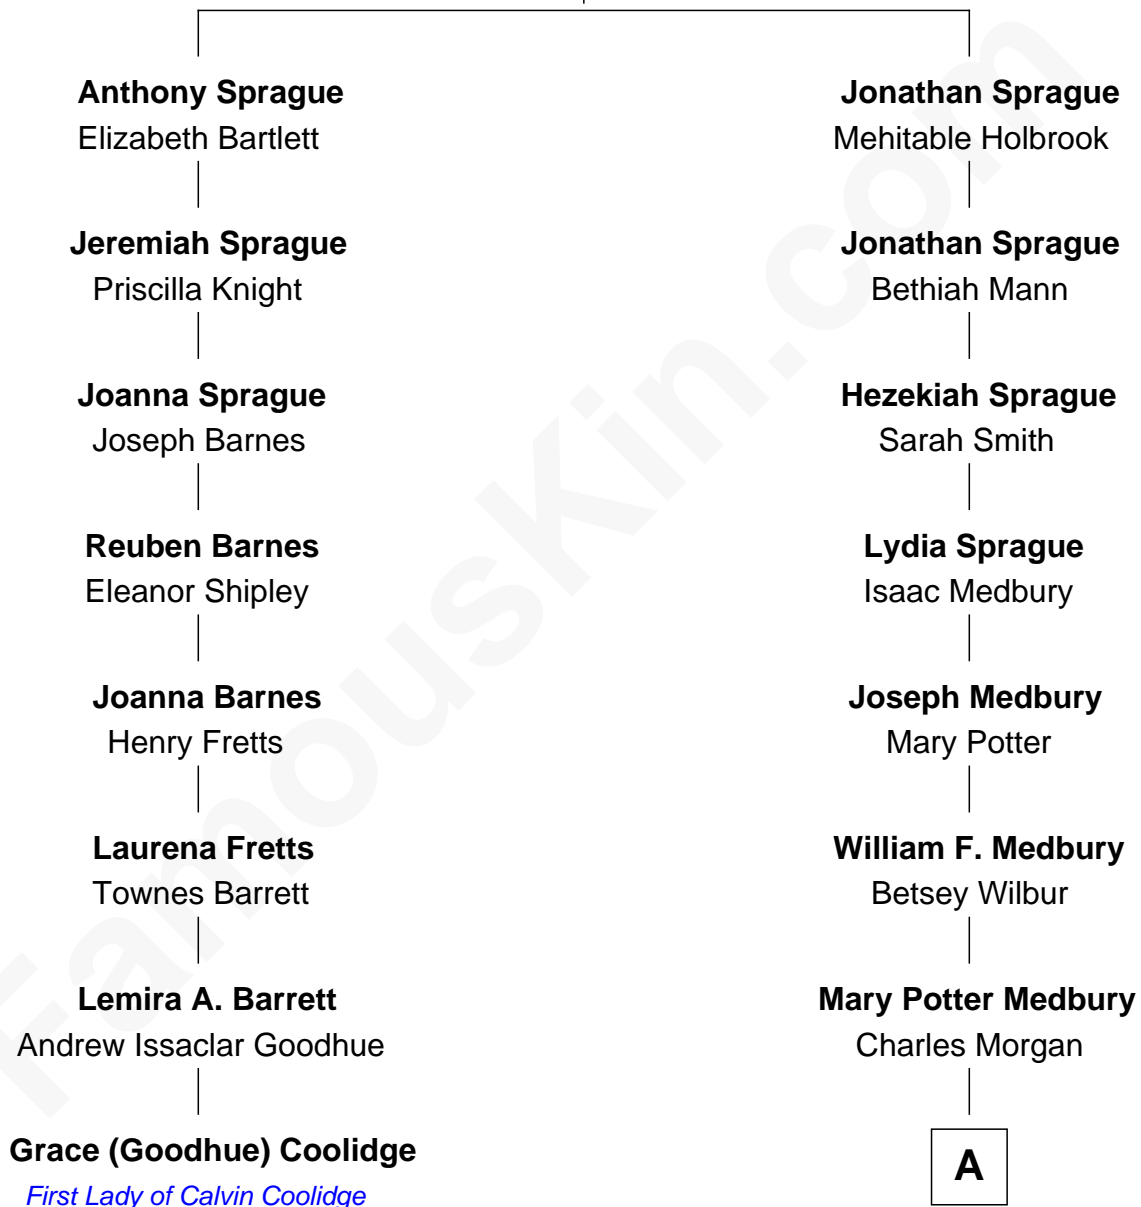

## Relationship Chart of Grace (Goodhue) Coolidge

*First Lady of President Calvin Coolidge*

7th cousin 2 times removed of

**Ann Morgan Guilbert**

*TV and Movie Actress*

**William Sprague**  
Millicent Eames

**A**

**William Montrose Morgan**

Isabelle Harney

**Cornelia E. Morgan**

Dr. Gerald Didra Guilbert

**Ann Morgan Guilbert**

*TV and Movie Actress*

FamousKin.com