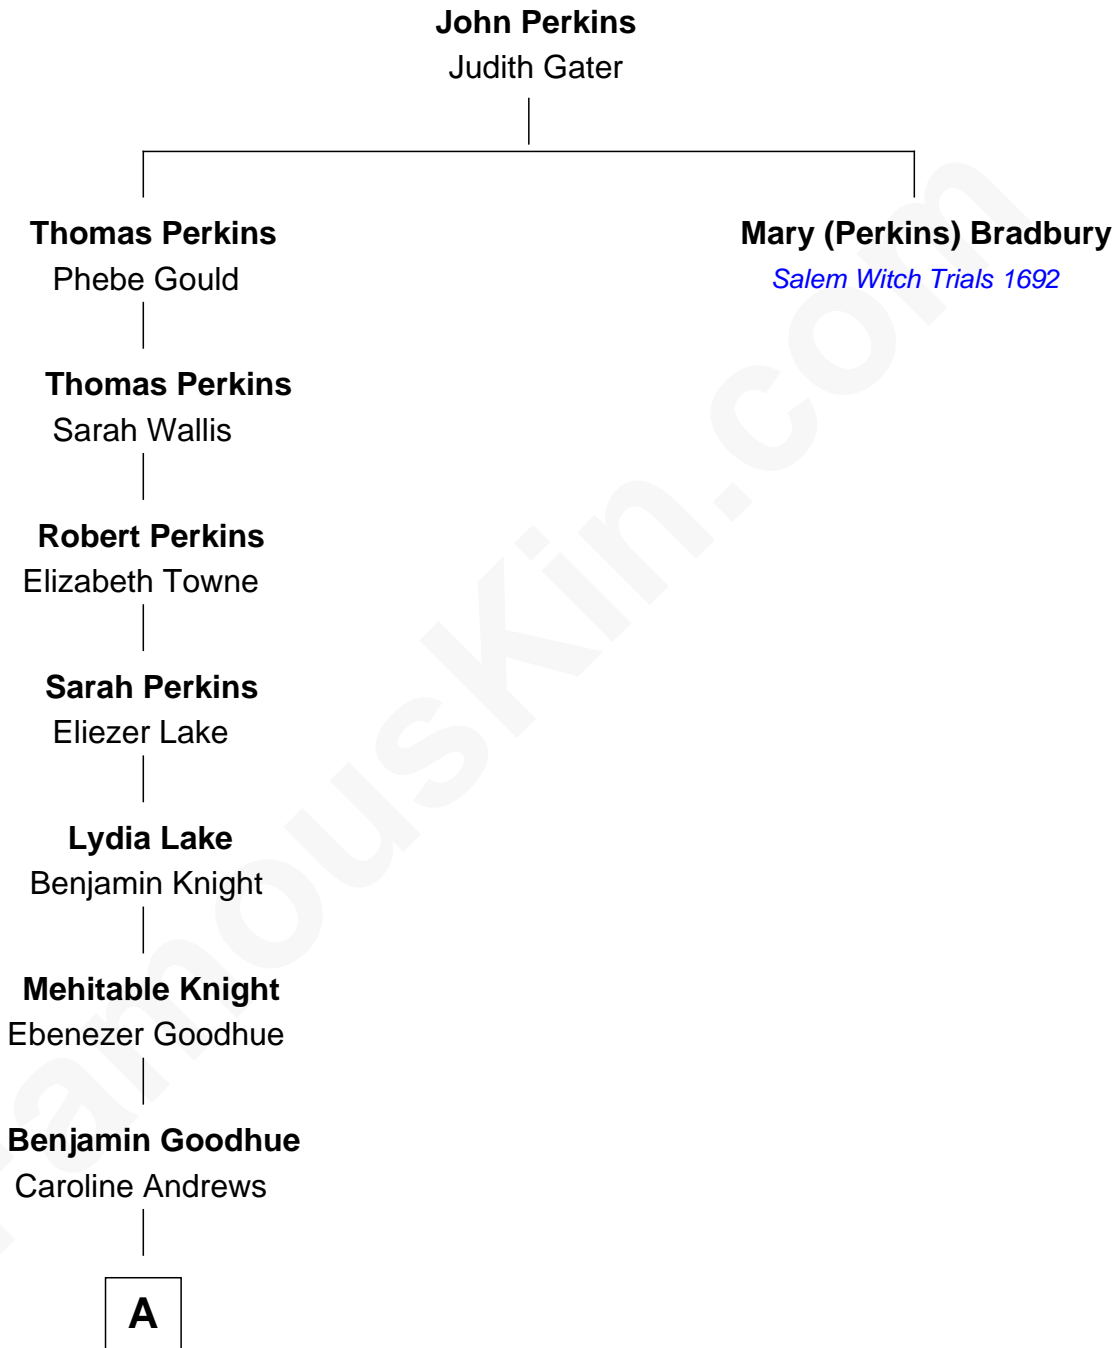

**FamousKin.com**  
**Relationship Chart of**  
**Grace (Goodhue) Coolidge**  
*First Lady of President Calvin Coolidge*

**6th great-grandniece of**  
**Mary (Perkins) Bradbury**  
*Convicted of Witchcraft, Salem 1692*

**A**

Andrew Issaclar Goodhue

Lemira A. Barrett

Grace (Goodhue) Coolidge

*First Lady of Calvin Coolidge*

FamousKin.com