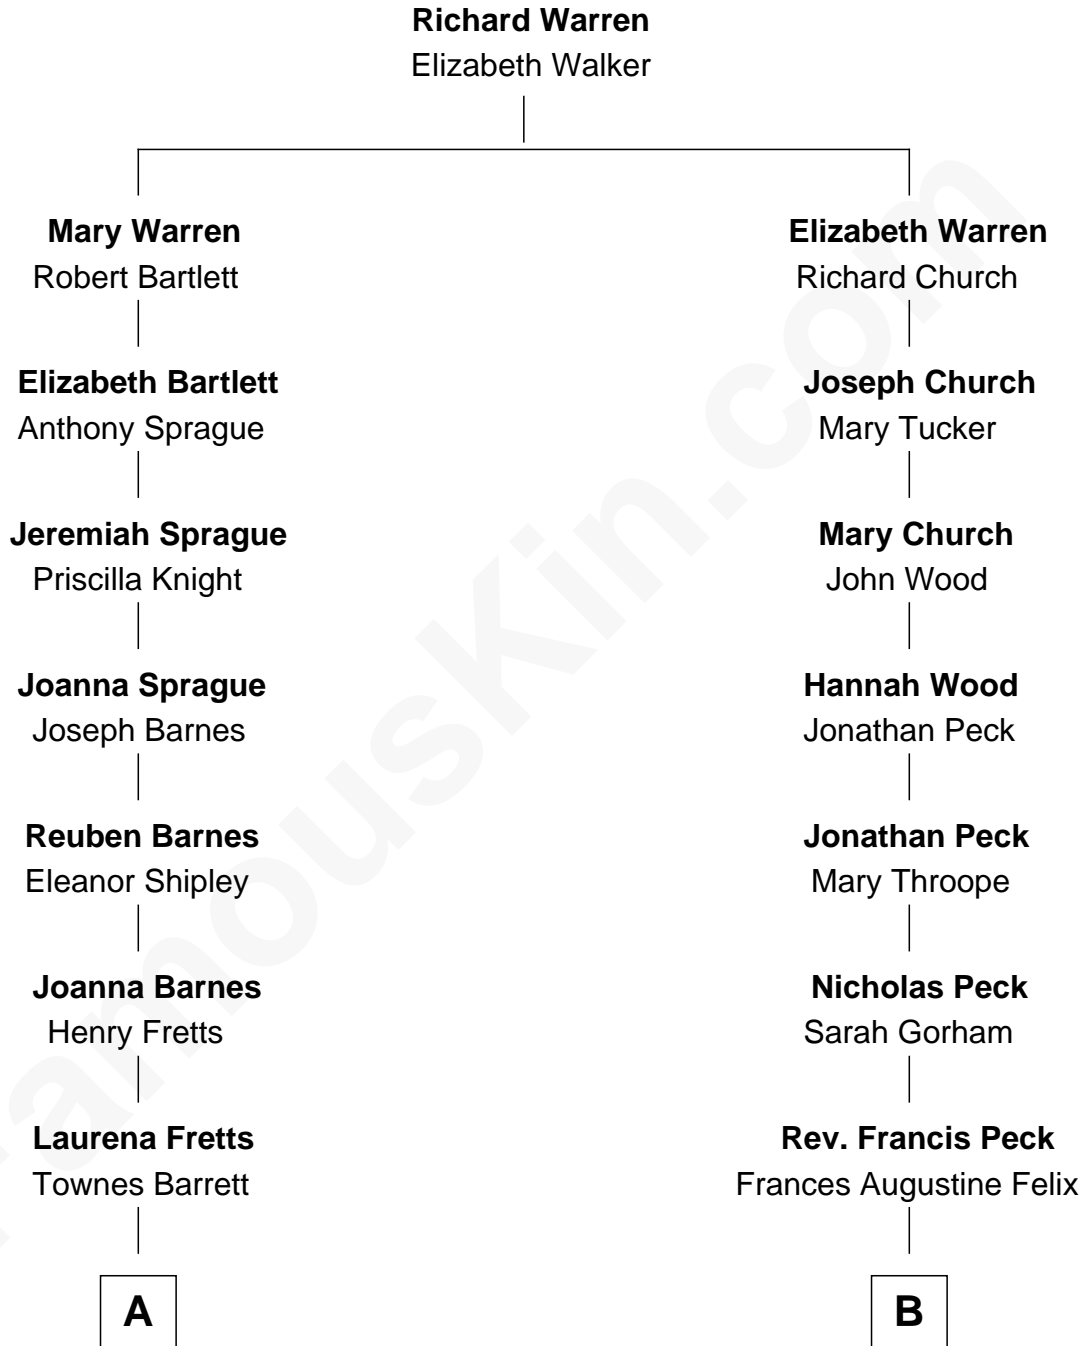

FamousKin.com
Relationship Chart of
Grace (Goodhue) Coolidge
First Lady of President Calvin Coolidge

8th cousin 1 time removed of

Christopher Lloyd
Movie Actor

A

Lemira A. Barrett
Andrew Issaclar Goodhue

Grace (Goodhue) Coolidge
First Lady of Calvin Coolidge

B

Adalaide Ferrier Peck
Samuel Lloyd

Samuel R. Lloyd
Ruth Lapham

Christopher Lloyd
Movie Actor