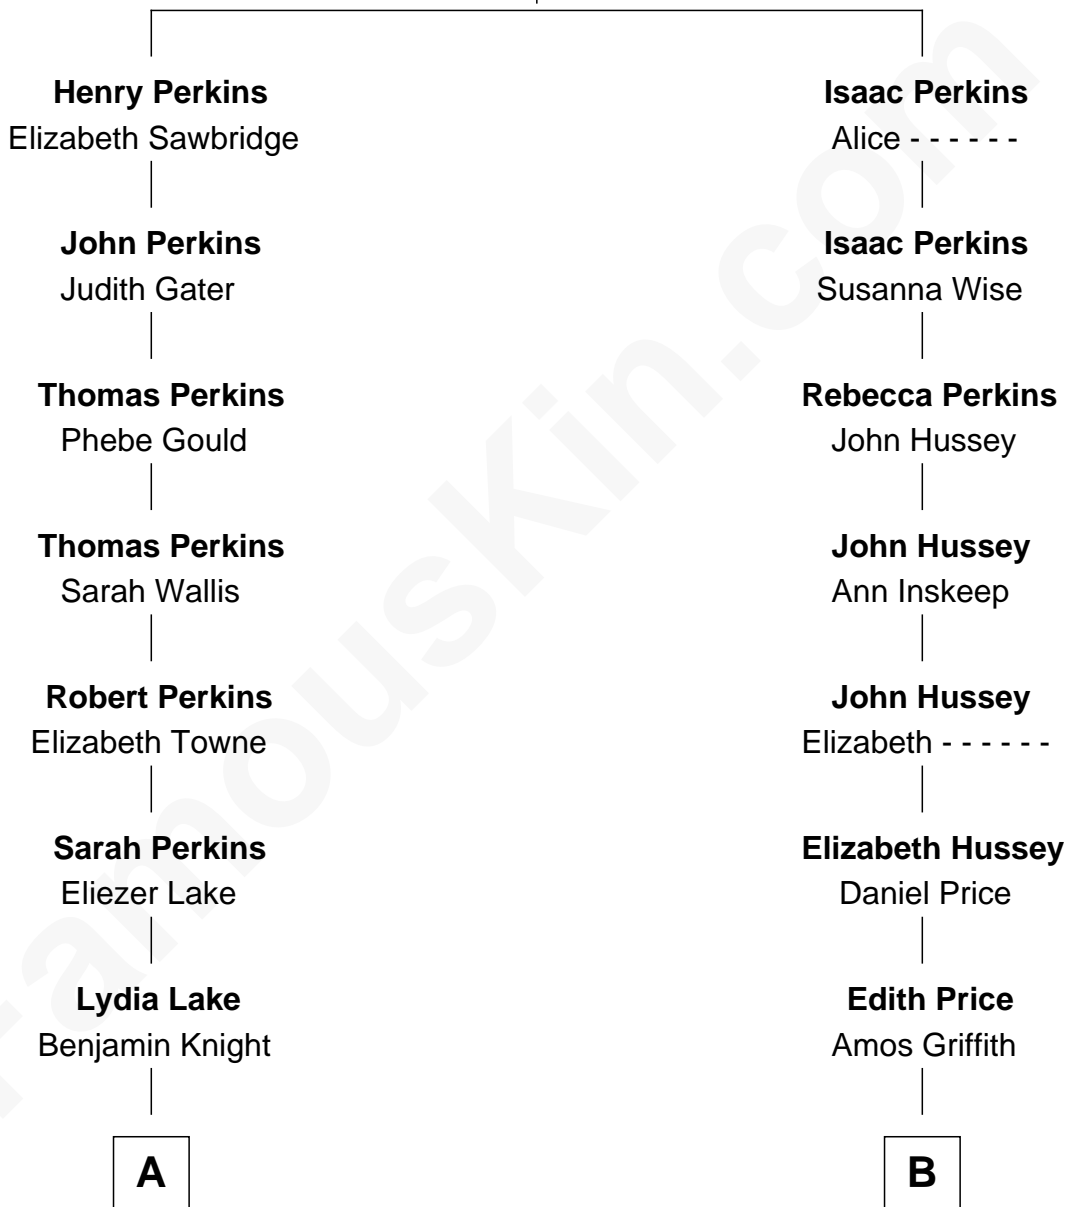

**FamousKin.com**  
**Relationship Chart of**  
**Grace (Goodhue) Coolidge**  
*First Lady of President Calvin Coolidge*

**10th cousin of**  
**Richard Nixon**  
*37th U.S. President*

**Thomas Perkins**

Alice - - - - -

**A**

**Mehitable Knight**  
Ebenezer Goodhue

**Benjamin Goodhue**  
Caroline Andrews

**Andrew Issaclar Goodhue**  
Lemira A. Barrett

**Grace (Goodhue) Coolidge**  
*First Lady of Calvin Coolidge*

**B**

**Elizabeth Price Griffith**  
Joshua Vickers Milhous

**Franklin Milhous**  
Almira Park Burdg

**Hannah Milhous**  
Francis Anthony Nixon

**Richard Nixon**  
*37th U.S. President*

FamousKin.com