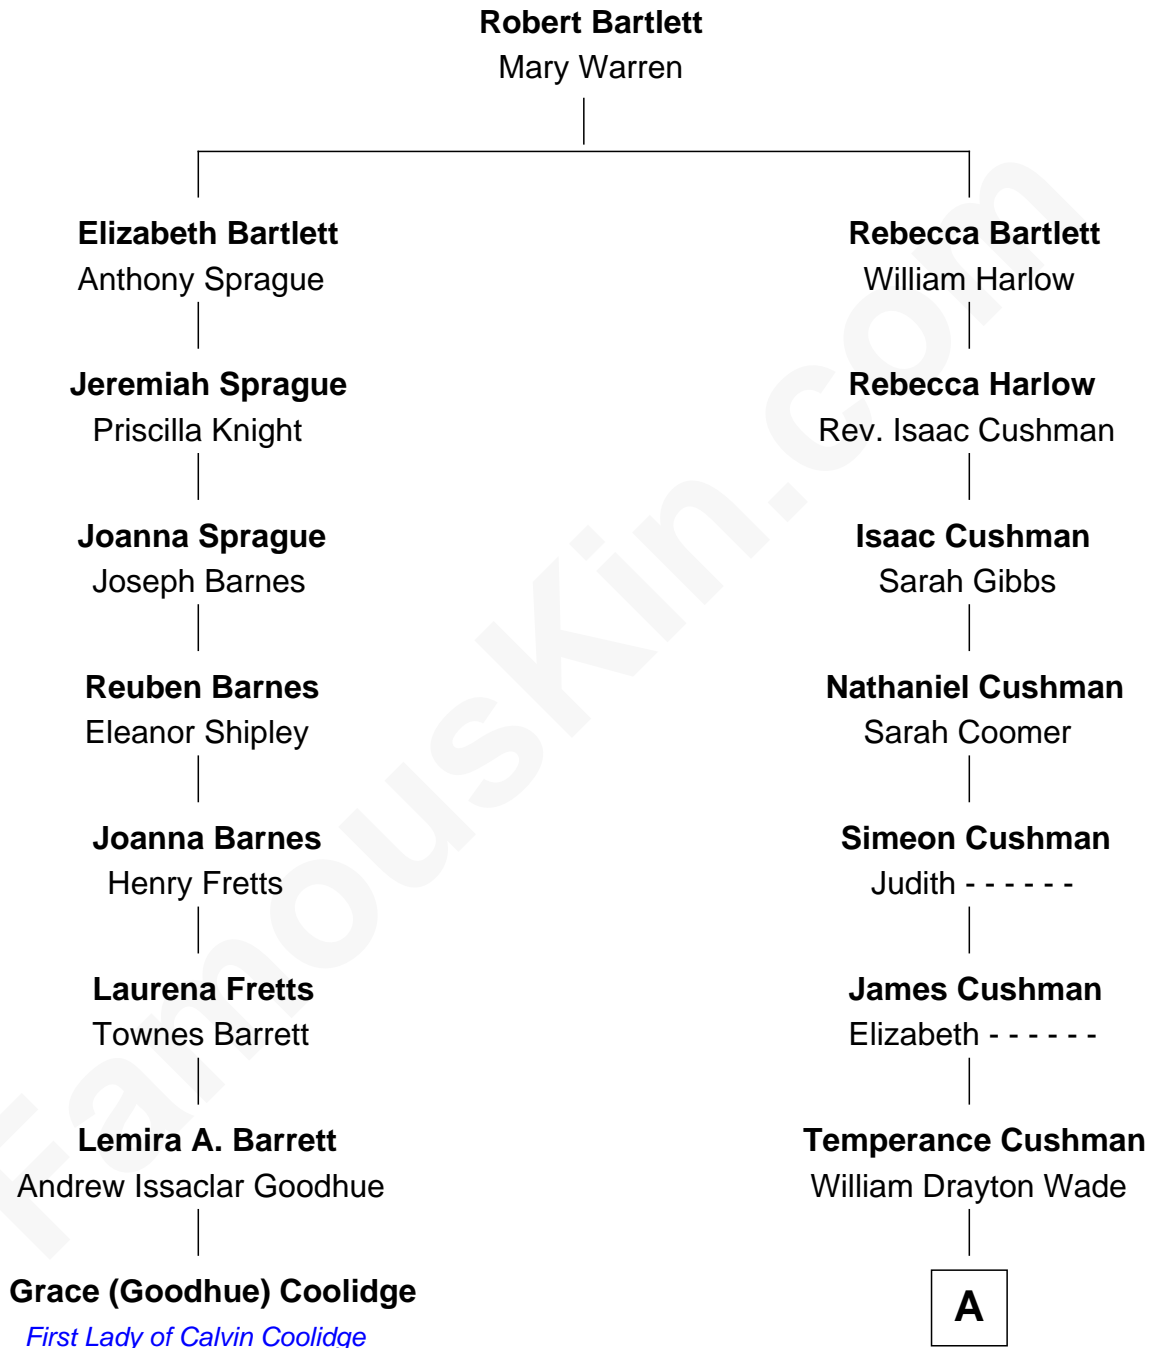

FamousKin.com

Relationship Chart of

Grace (Goodhue) Coolidge

First Lady of President Calvin Coolidge

7th cousin 3 times removed of

Joanne Woodward

Movie Actress

A

Martha Elizabeth Wade

Solomon R. Woodward

Wade Woodward

Minnie Waunita Verdery

Wade Woodward

Elinor Gasque Trimmier

Joanne Woodward

Movie Actress