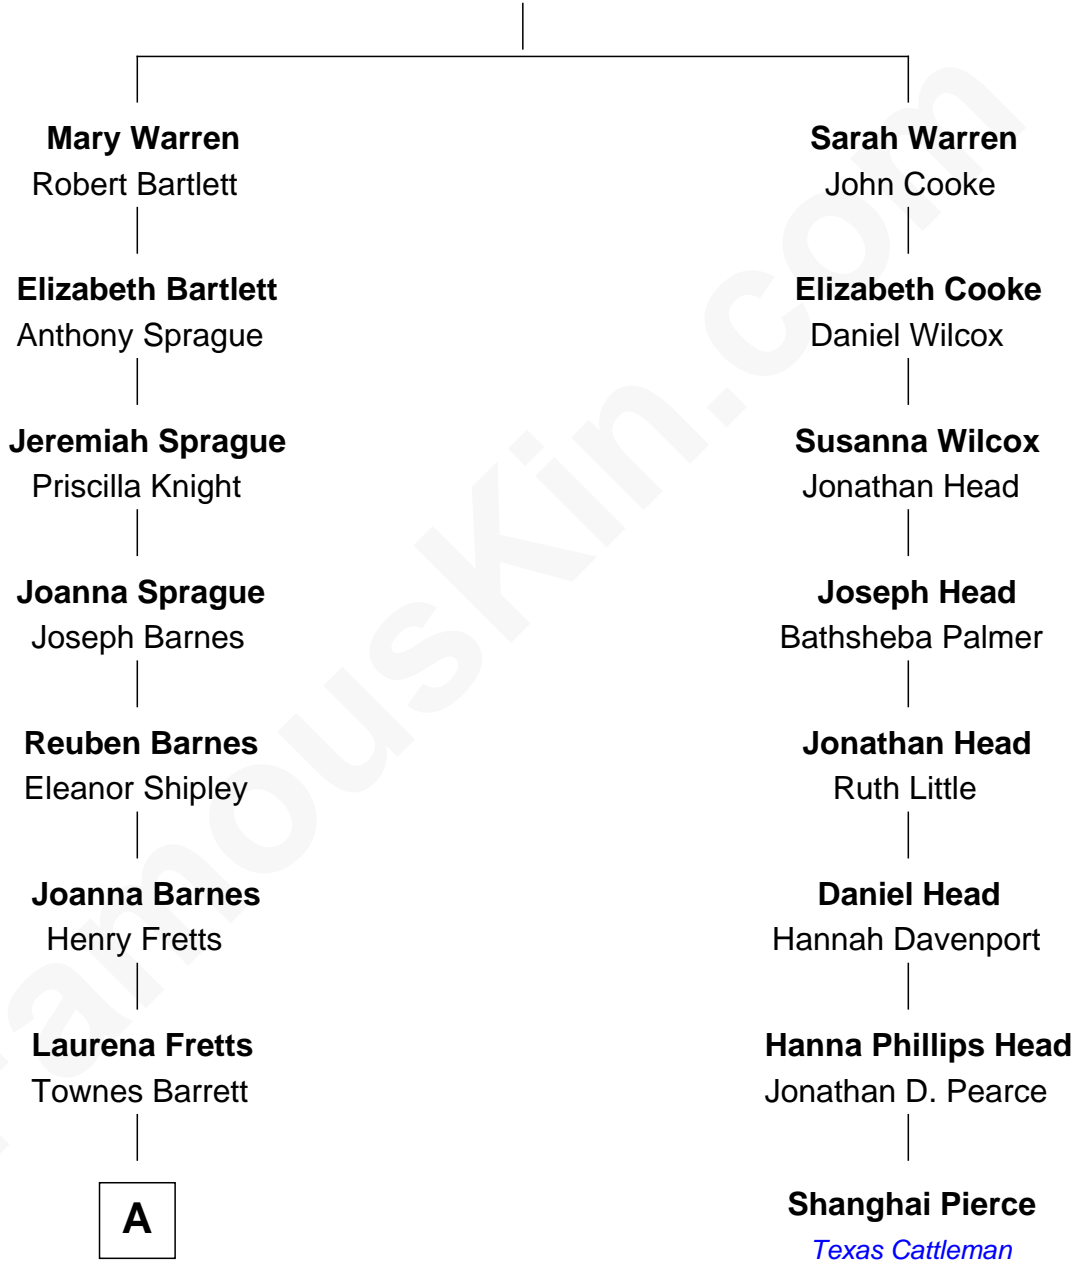

FamousKin.com
Relationship Chart of
Grace (Goodhue) Coolidge
First Lady of President Calvin Coolidge

7th cousin 1 time removed of

Shanghai Pierce
Texas Cattleman

Richard Warren
 Elizabeth Walker

A

—
Lemira A. Barrett
Andrew Issacler Goodhue

—
Grace (Goodhue) Coolidge
First Lady of Calvin Coolidge

FamousKin.com