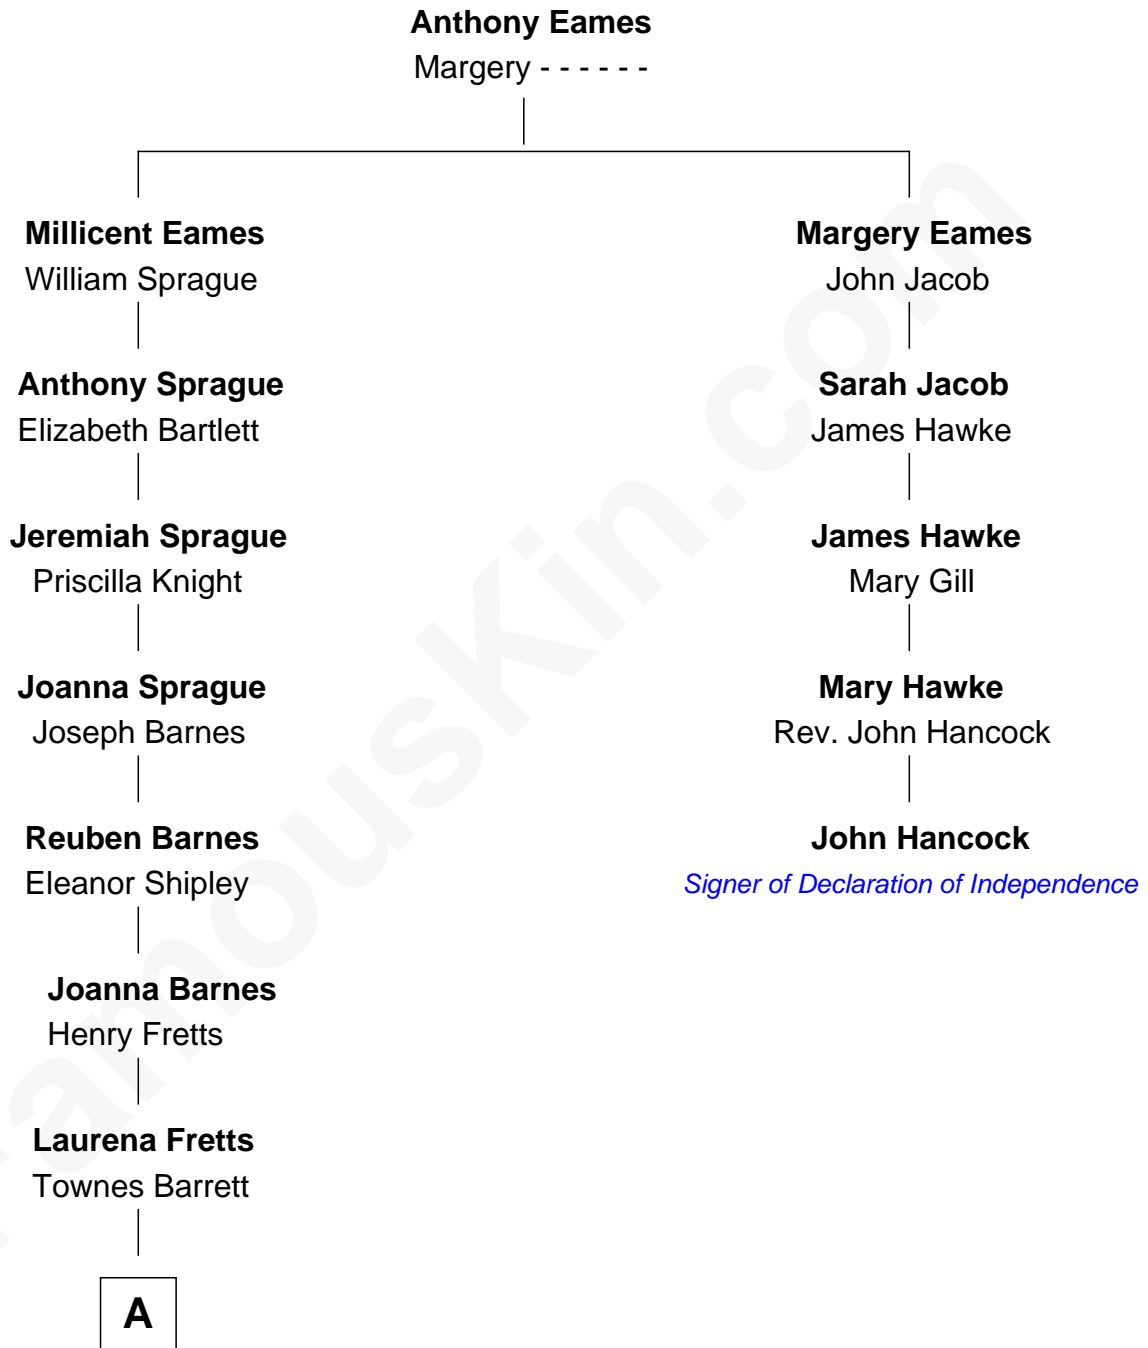

FamousKin.com

Relationship Chart of Grace (Goodhue) Coolidge

First Lady of President Calvin Coolidge

4th cousin 4 times removed of

John Hancock

Signer of the Declaration of Independence

A

Lemira A. Barrett

Andrew Issacler Goodhue

Grace (Goodhue) Coolidge

First Lady of Calvin Coolidge

FamousKin.com