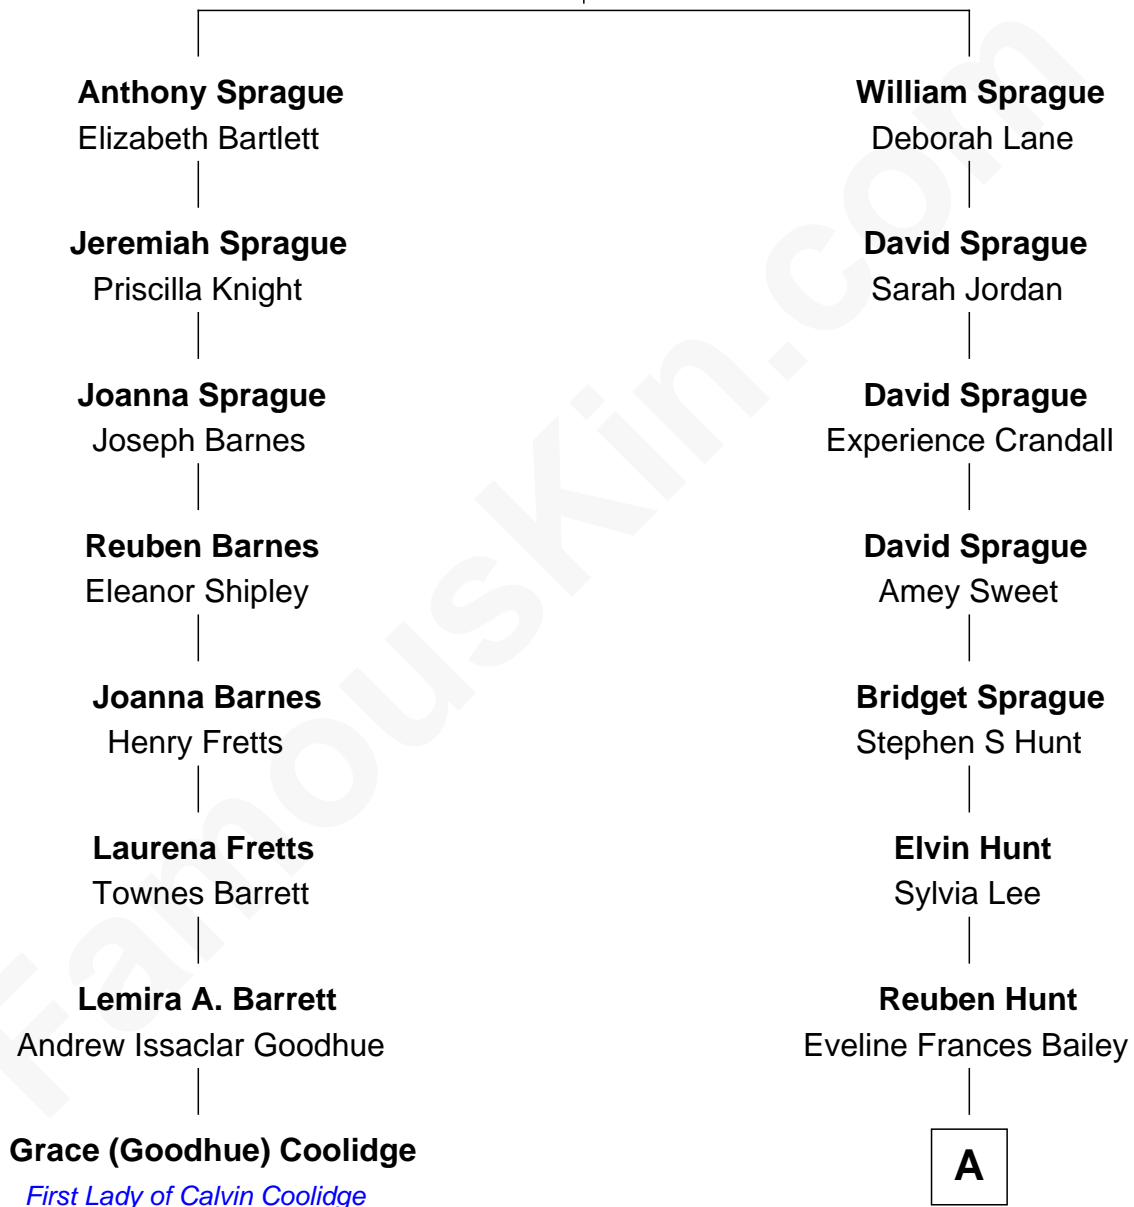

**FamousKin.com**  
**Relationship Chart of**  
**Grace (Goodhue) Coolidge**

*First Lady of President Calvin Coolidge*

7th cousin 2 times removed of

**Lucille Ball**

*TV Actress - "I Love Lucy"*

**William Sprague**  
 Millicent Eames

**A**

—  
**Frederick Charles Hunt**

Flora Belle Orcutt

—  
**Desiree Evelyn Hunt**

Henry Durrell Ball

—  
**Lucille Ball**

*TV Actress - "I Love Lucy"*

FamousKin.com