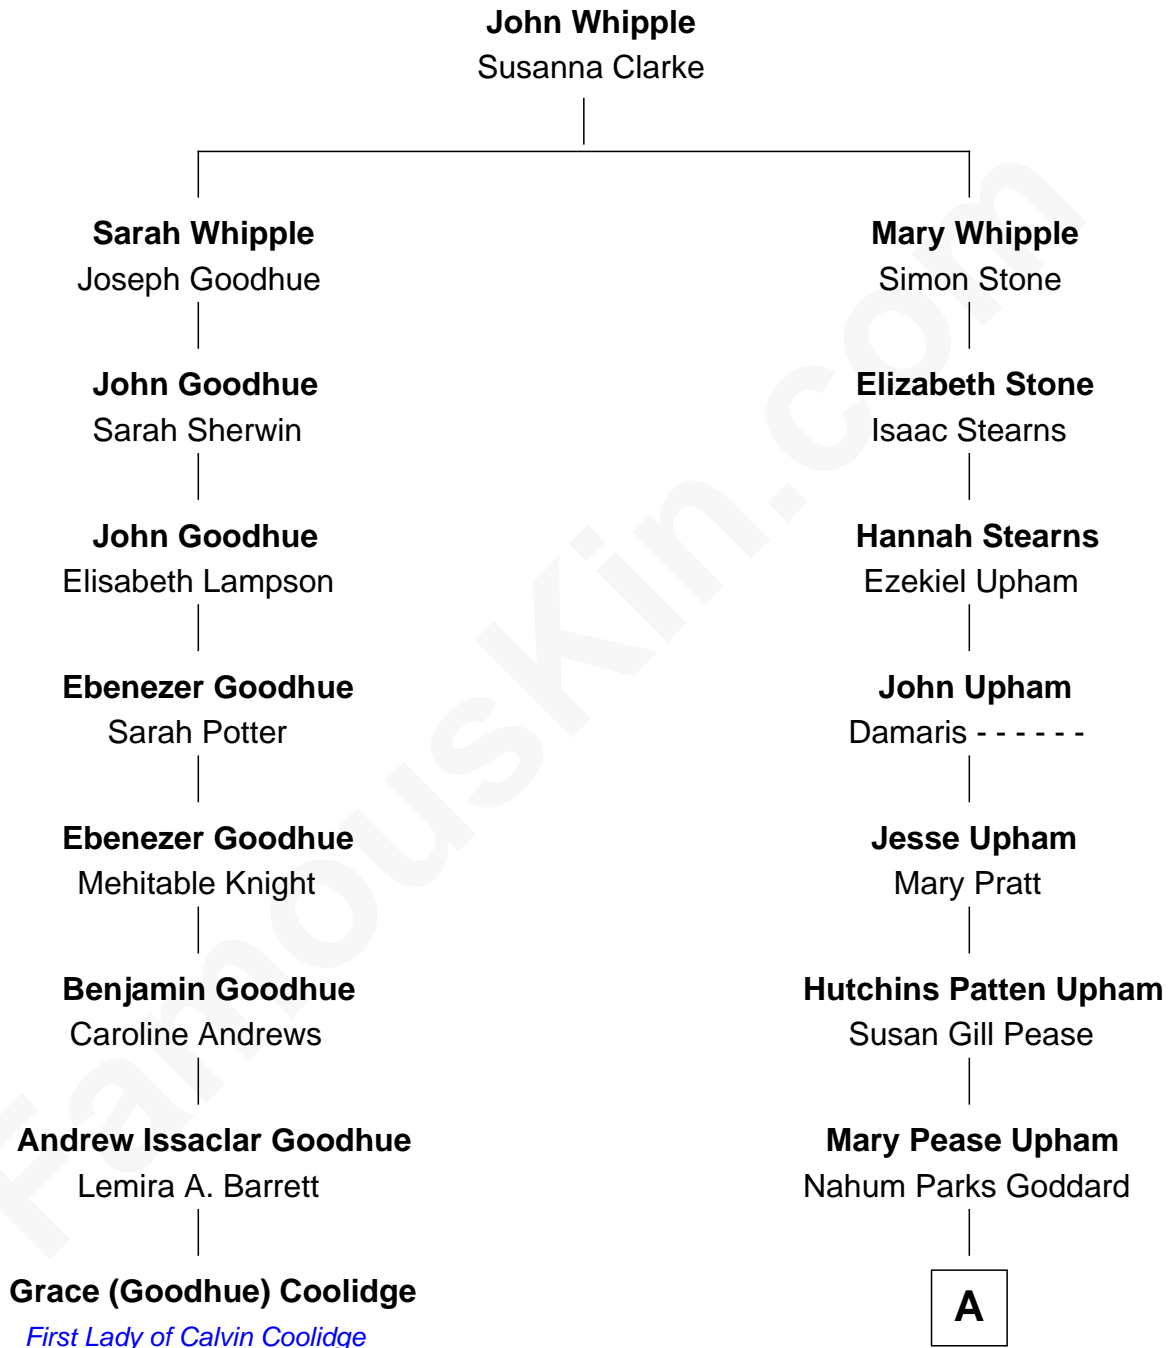

**FamousKin.com**  
**Relationship Chart of**  
**Grace (Goodhue) Coolidge**

*First Lady of President Calvin Coolidge*

**7th cousin 1 time removed of**

**Robert H. Goddard**

*Inventor of First Liquid-propelled Rocket*

A

Nahum Danford Goddard

Fannie Louise Hoyt

Robert H. Goddard

*Rocket Scientist*

FamousKin.com