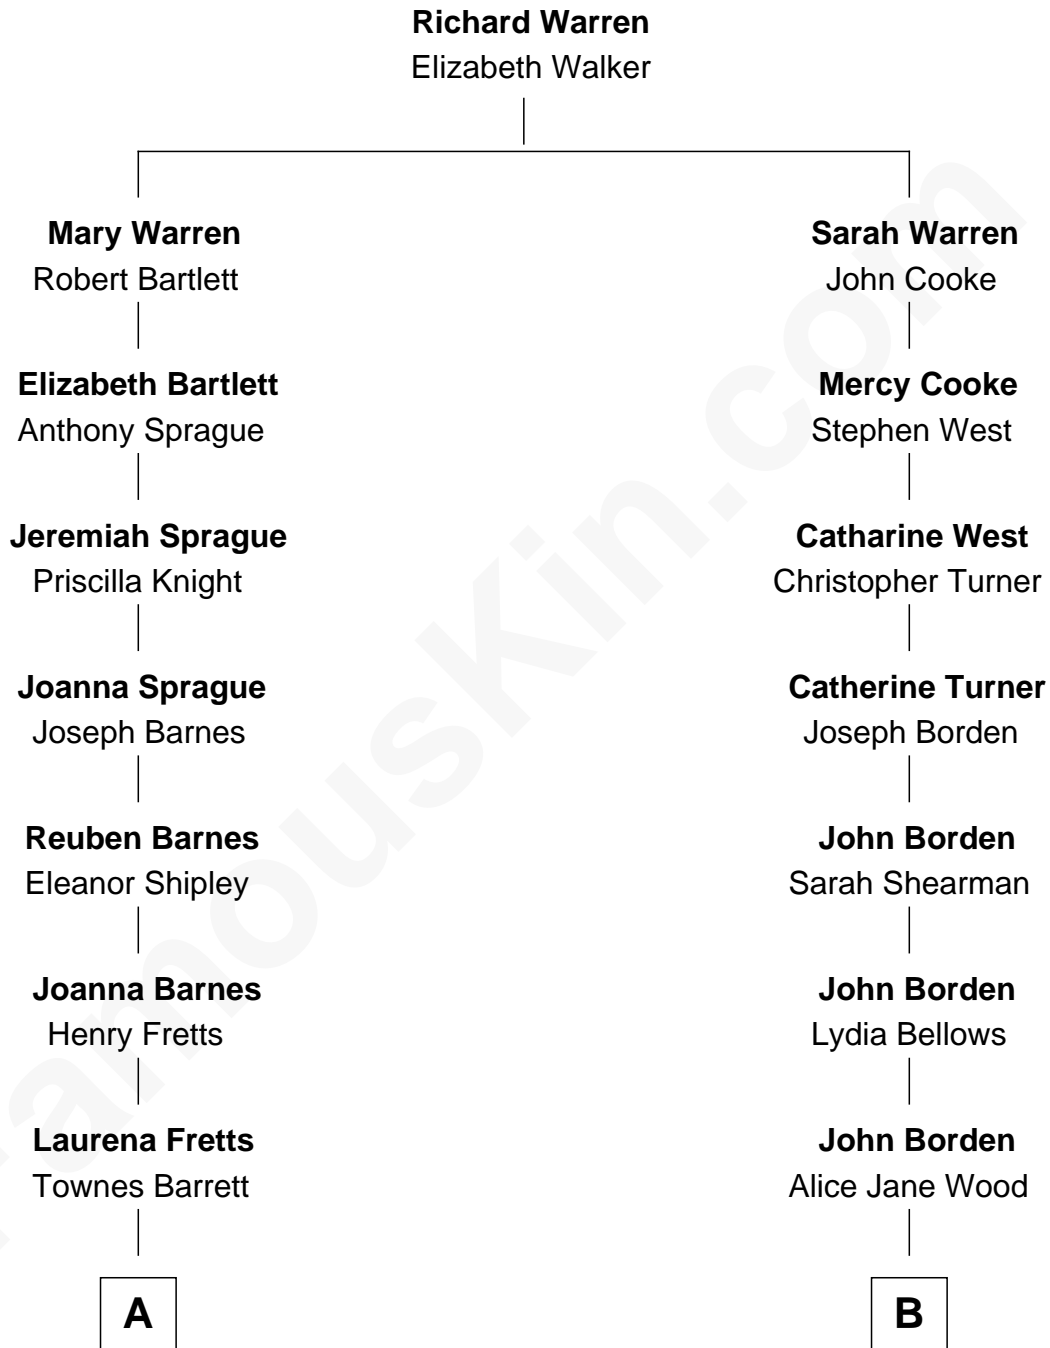

FamousKin.com

Relationship Chart of Grace (Goodhue) Coolidge

First Lady of President Calvin Coolidge

8th cousin 2 times removed of

Adlai Stevenson III
U.S. Senator from Illinois

A

Lemira A. Barrett
Andrew Issaclar Goodhue

Grace (Goodhue) Coolidge
First Lady of Calvin Coolidge

B

William Borden
Mary DeGama Whiting

John Borden
Ellen Wallace Waller

Ellen Borden
Adlai Ewing Stevenson

Adlai Stevenson III
U.S. Senator from Illinois

FamousKin.com