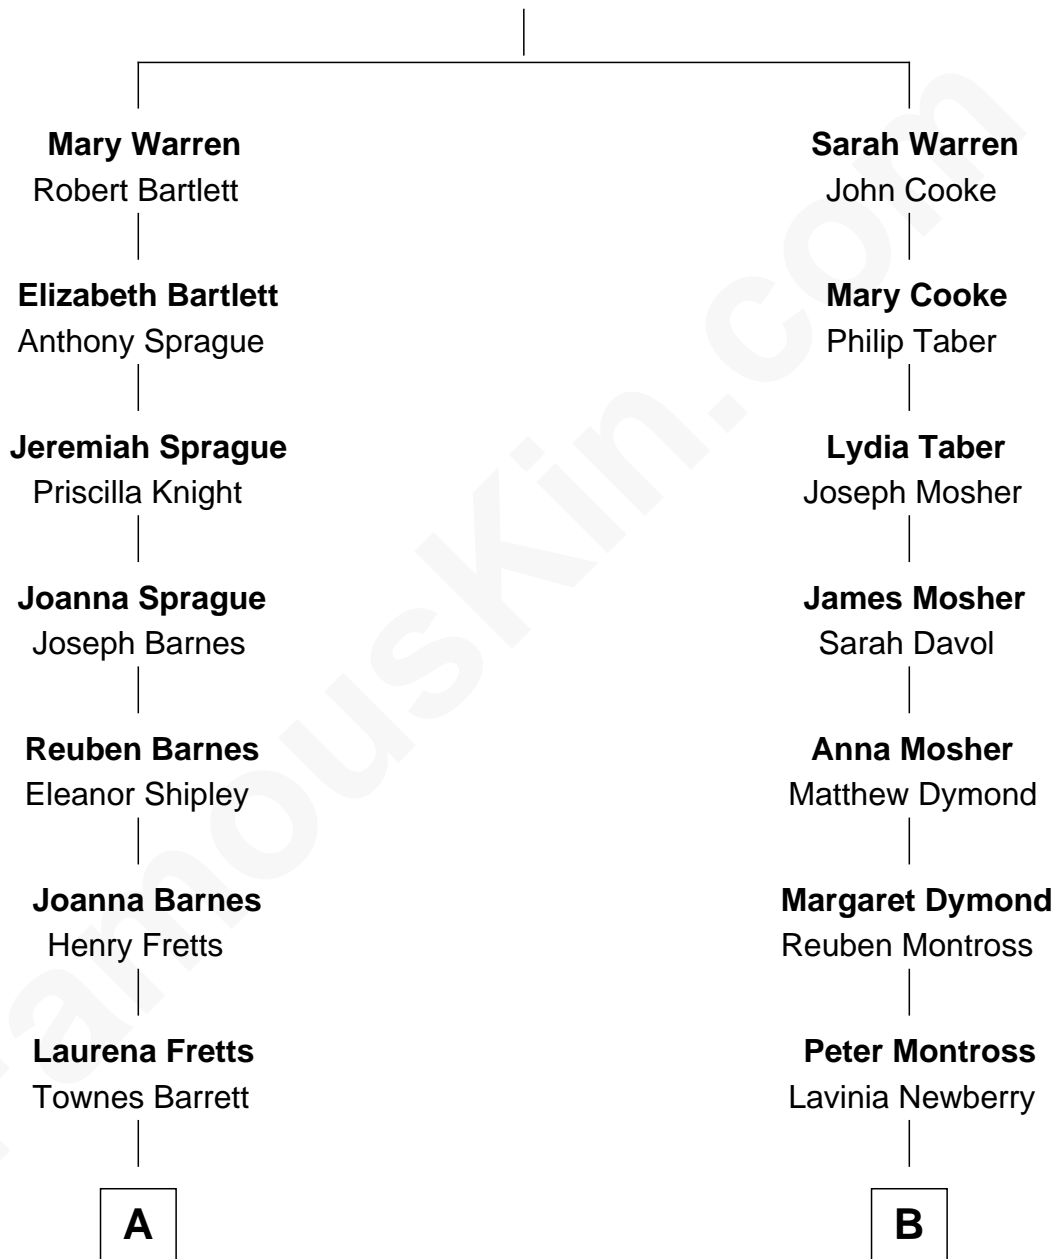

FamousKin.com

Relationship Chart of

Grace (Goodhue) Coolidge

First Lady of President Calvin Coolidge

8th cousin 3 times removed of

Carly Fiorina

CEO of Hewlett-Packard

Richard Warren
Elizabeth Walker

A

Lemira A. Barrett
Andrew Issaclar Goodhue

Grace (Goodhue) Coolidge
First Lady of Calvin Coolidge

B

Elijah Montross
Charity Mariah Casebeer

Emma Charlotte Montross
George M. Hall

Clara Marie Hall
Edgar Adam Juergens