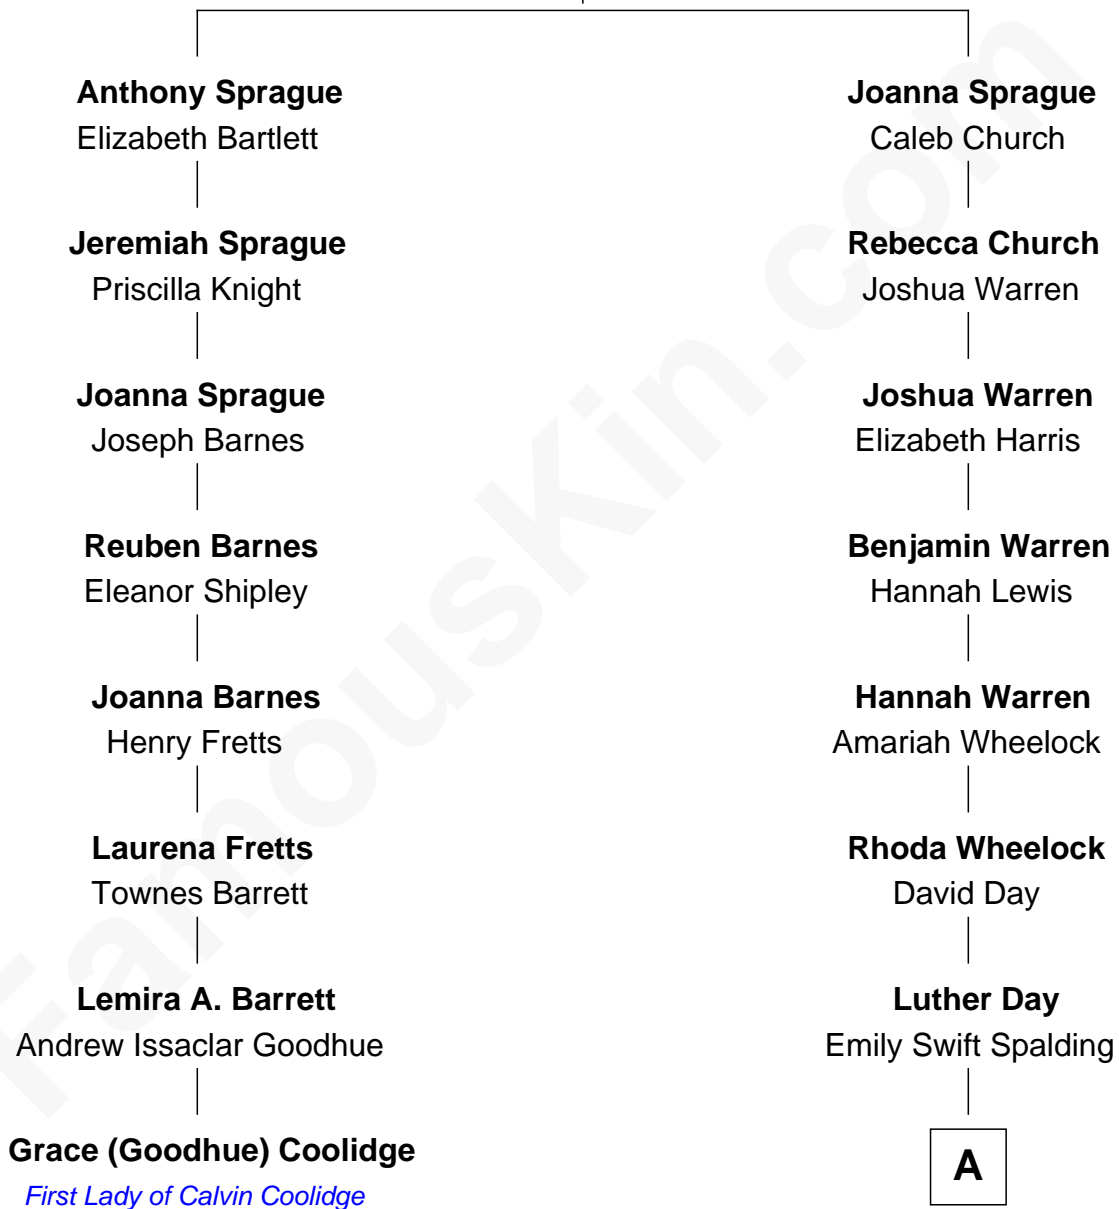

**FamousKin.com**  
**Relationship Chart of**  
**Grace (Goodhue) Coolidge**  
*First Lady of President Calvin Coolidge*

7th cousin 4 times removed of

**Anna Gunn**  
*TV and Movie Actress*

**William Sprague**  
 Millicent Eames

**A**

|  
**William Rufus Day**  
Mary Elizabeth Schaefer

|  
**Luther N. Day**  
Ida McKinley Barber

|  
**Ida McKinley Day**  
Clemens Earl Gunn

|  
**Clemens Earl Gunn**  
Sharon Anna Kathryn Peters

|  
**Anna Gunn**  
*TV and Movie Actress*